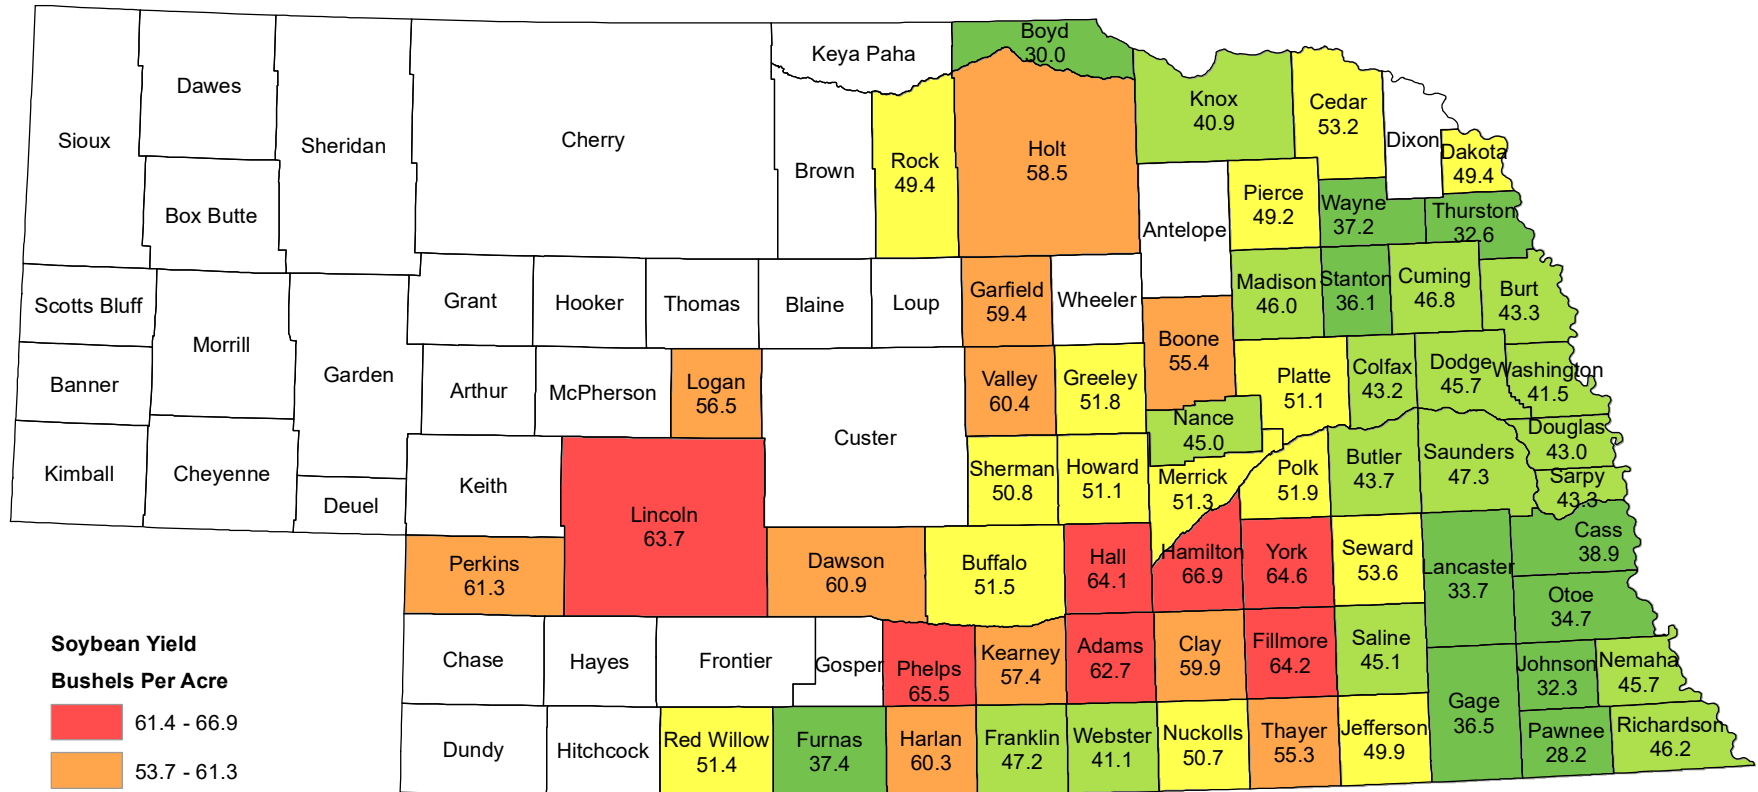

# 2022 Soybeans Yield Nebraska

Source: USDA National Agricultural Statistics Service  
February 24, 2023