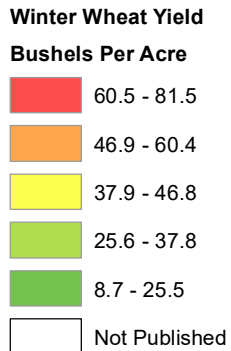

# 2022 Winter Wheat Yield Nebraska

Source: USDA National Agricultural Statistics Service  
December 15, 2022