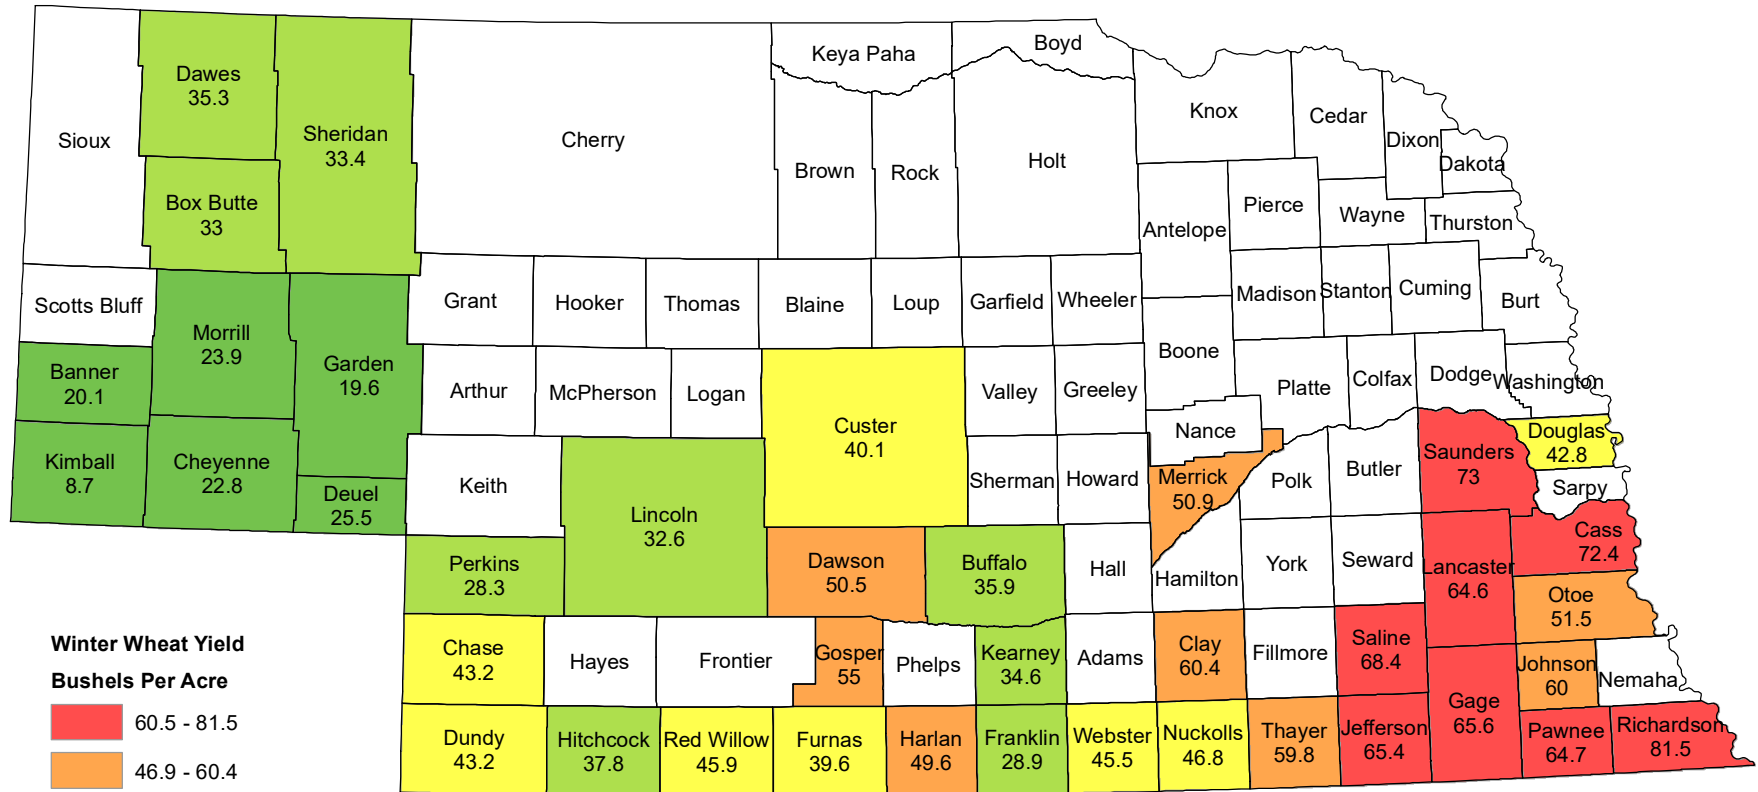

# 2022 Winter Wheat Yield Nebraska

Source: USDA National Agricultural Statistics Service  
December 15, 2022