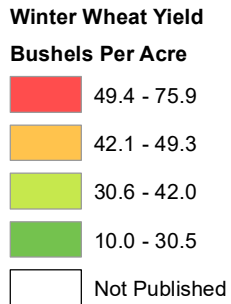

2023 Winter Wheat Yield Nebraska

Source: USDA National Agricultural Statistics Service
December 15, 2023