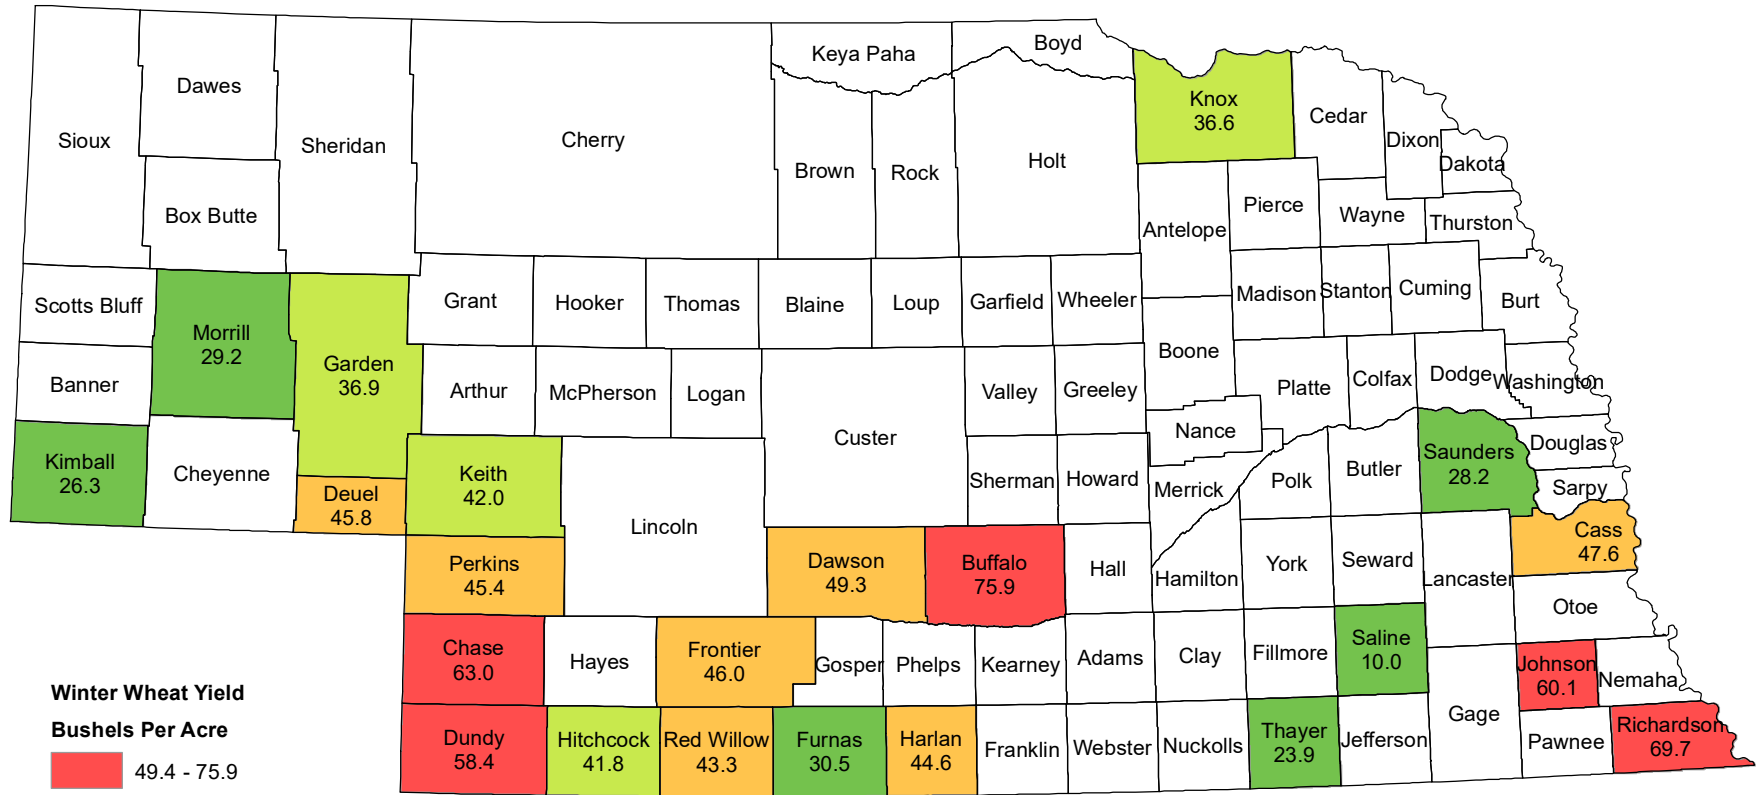

2023 Winter Wheat Yield Nebraska

Source: USDA National Agricultural Statistics Service
December 15, 2023