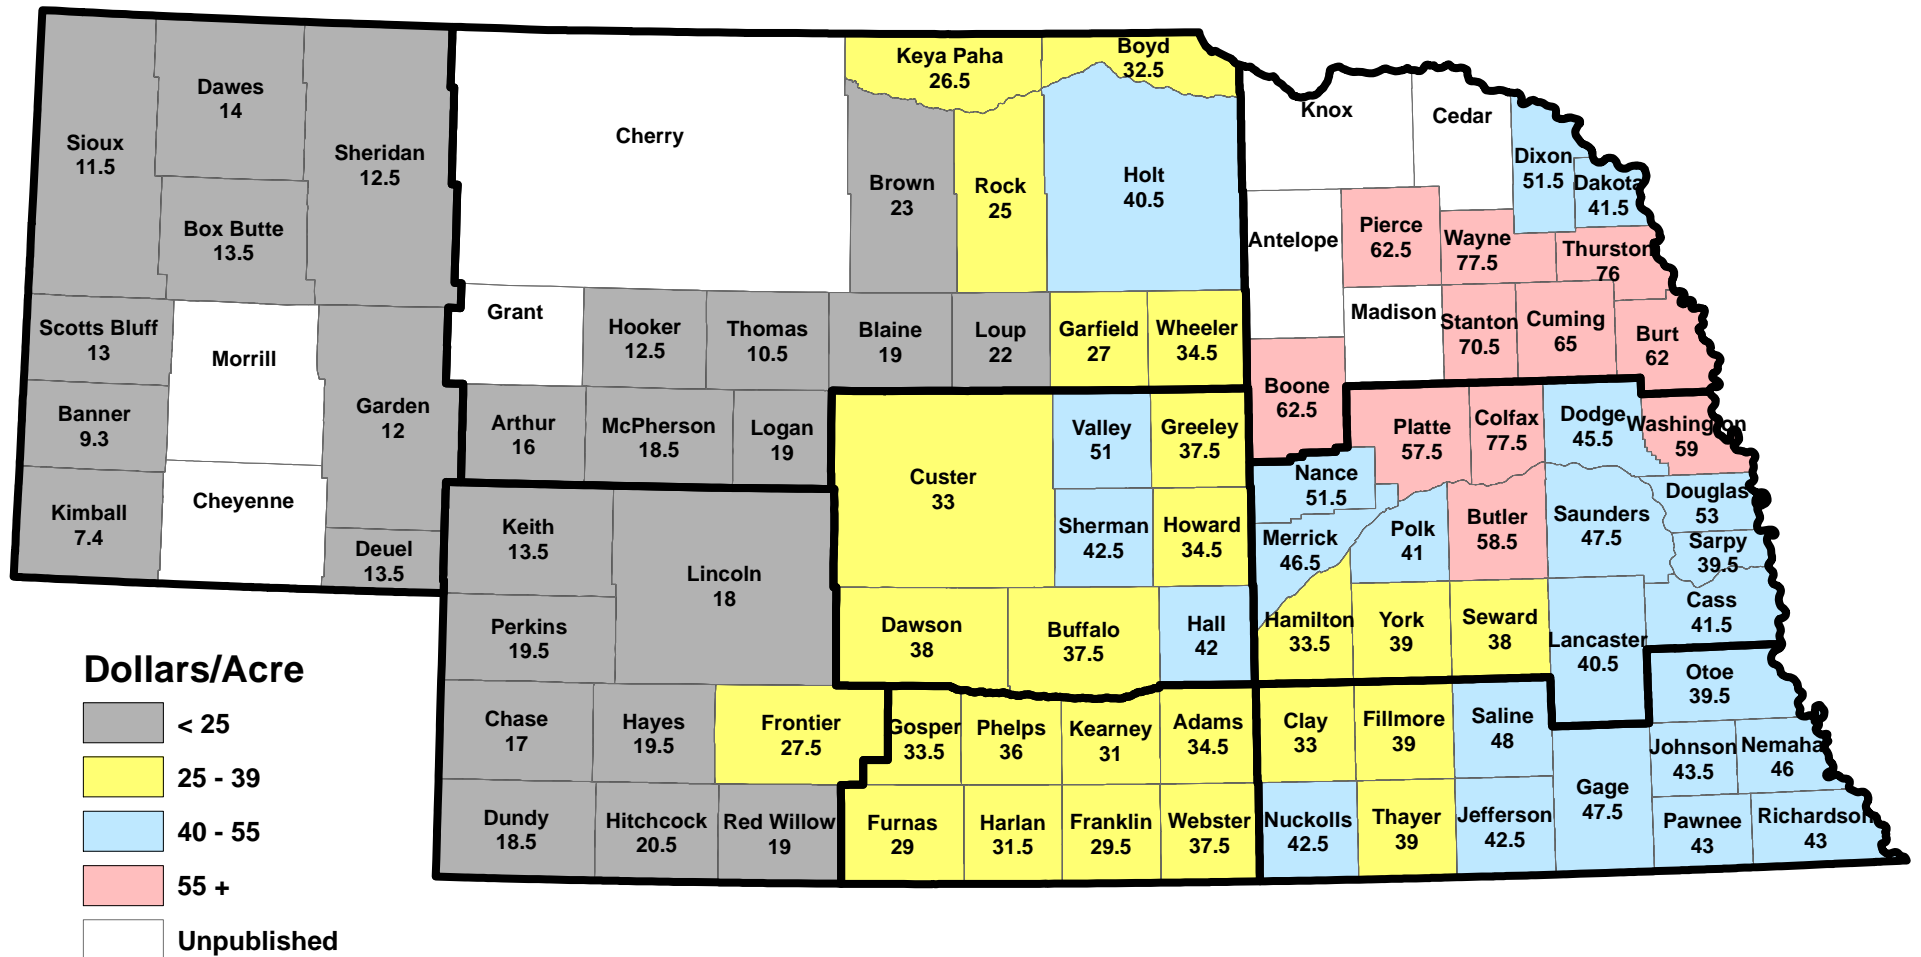

# 2016 Nebraska Irrigated Cropland Cash Rent Paid Per Acre

Source: USDA National Agricultural Statistics Service - Sept 9, 2016

# 2016 Nebraska Non-Irrigated Cropland Cash Rent Paid Per Acre

Source: USDA National Agricultural Statistics Service - Sept 9, 2016

# 2016 Nebraska Pasture Cash Rent Paid Per Acre

Source: USDA National Agricultural Statistics Service - Sept 9, 2016