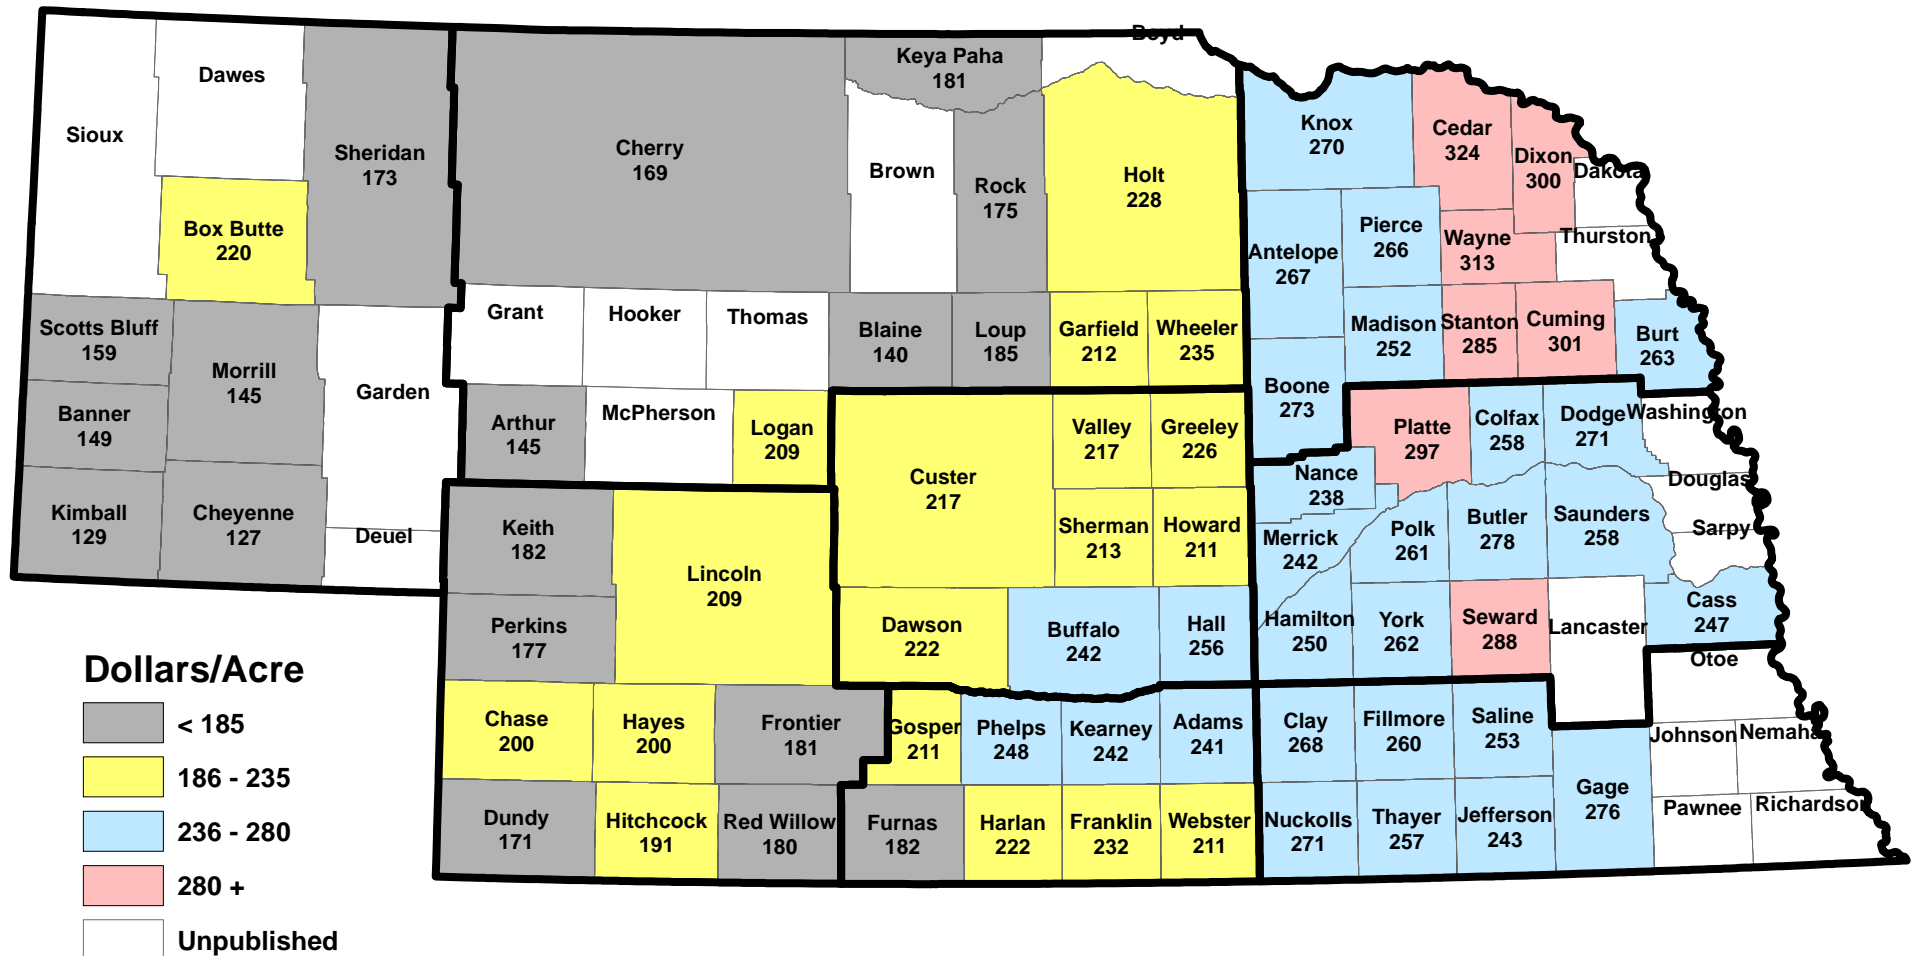

# 2016 Nebraska Irrigated Cropland Cash Rent Paid Per Acre

Source: USDA National Agricultural Statistics Service - Sept 9, 2016

# 2016 Nebraska Non-Irrigated Cropland Cash Rent Paid Per Acre

Source: USDA National Agricultural Statistics Service - Sept 9, 2016

# 2016 Nebraska Pasture Cash Rent Paid Per Acre

Source: USDA National Agricultural Statistics Service - Sept 9, 2016