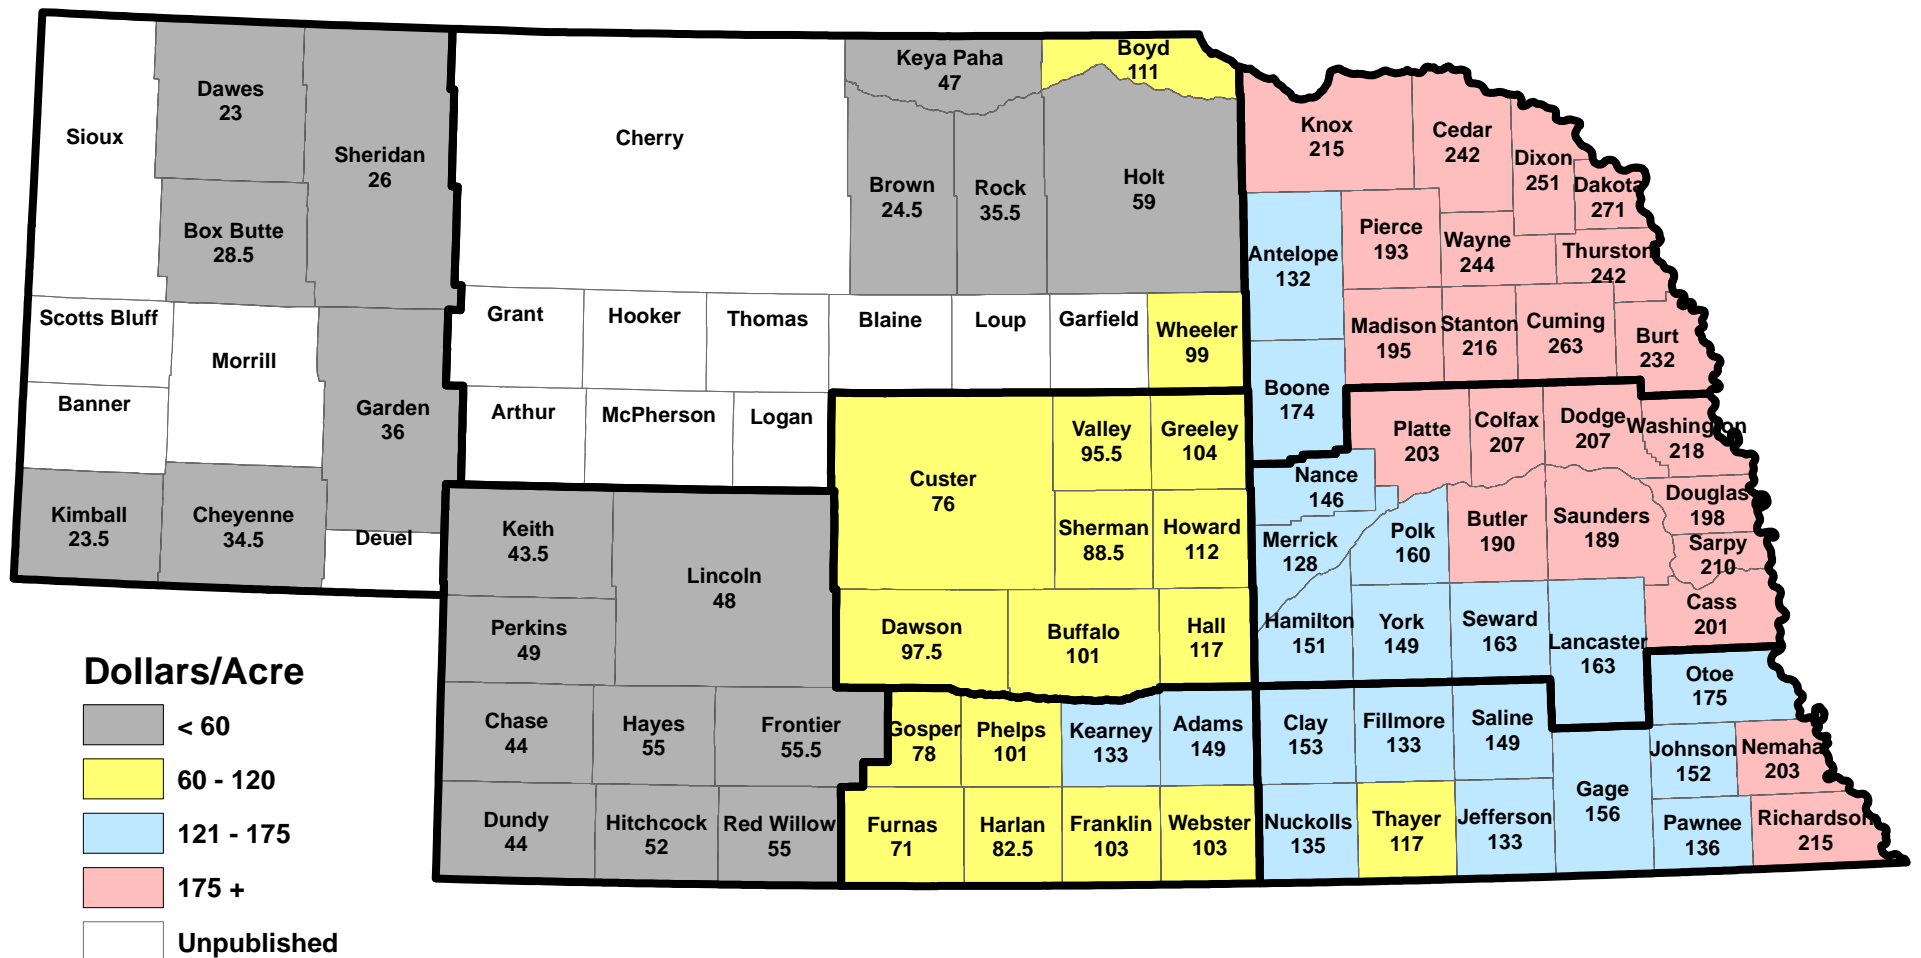

# 2016 Nebraska Irrigated Cropland Cash Rent Paid Per Acre

Source: USDA National Agricultural Statistics Service - Sept 9, 2016

# 2016 Nebraska Non-Irrigated Cropland Cash Rent Paid Per Acre

Source: USDA National Agricultural Statistics Service - Sept 9, 2016

# 2016 Nebraska Pasture Cash Rent Paid Per Acre

Source: USDA National Agricultural Statistics Service - Sept 9, 2016