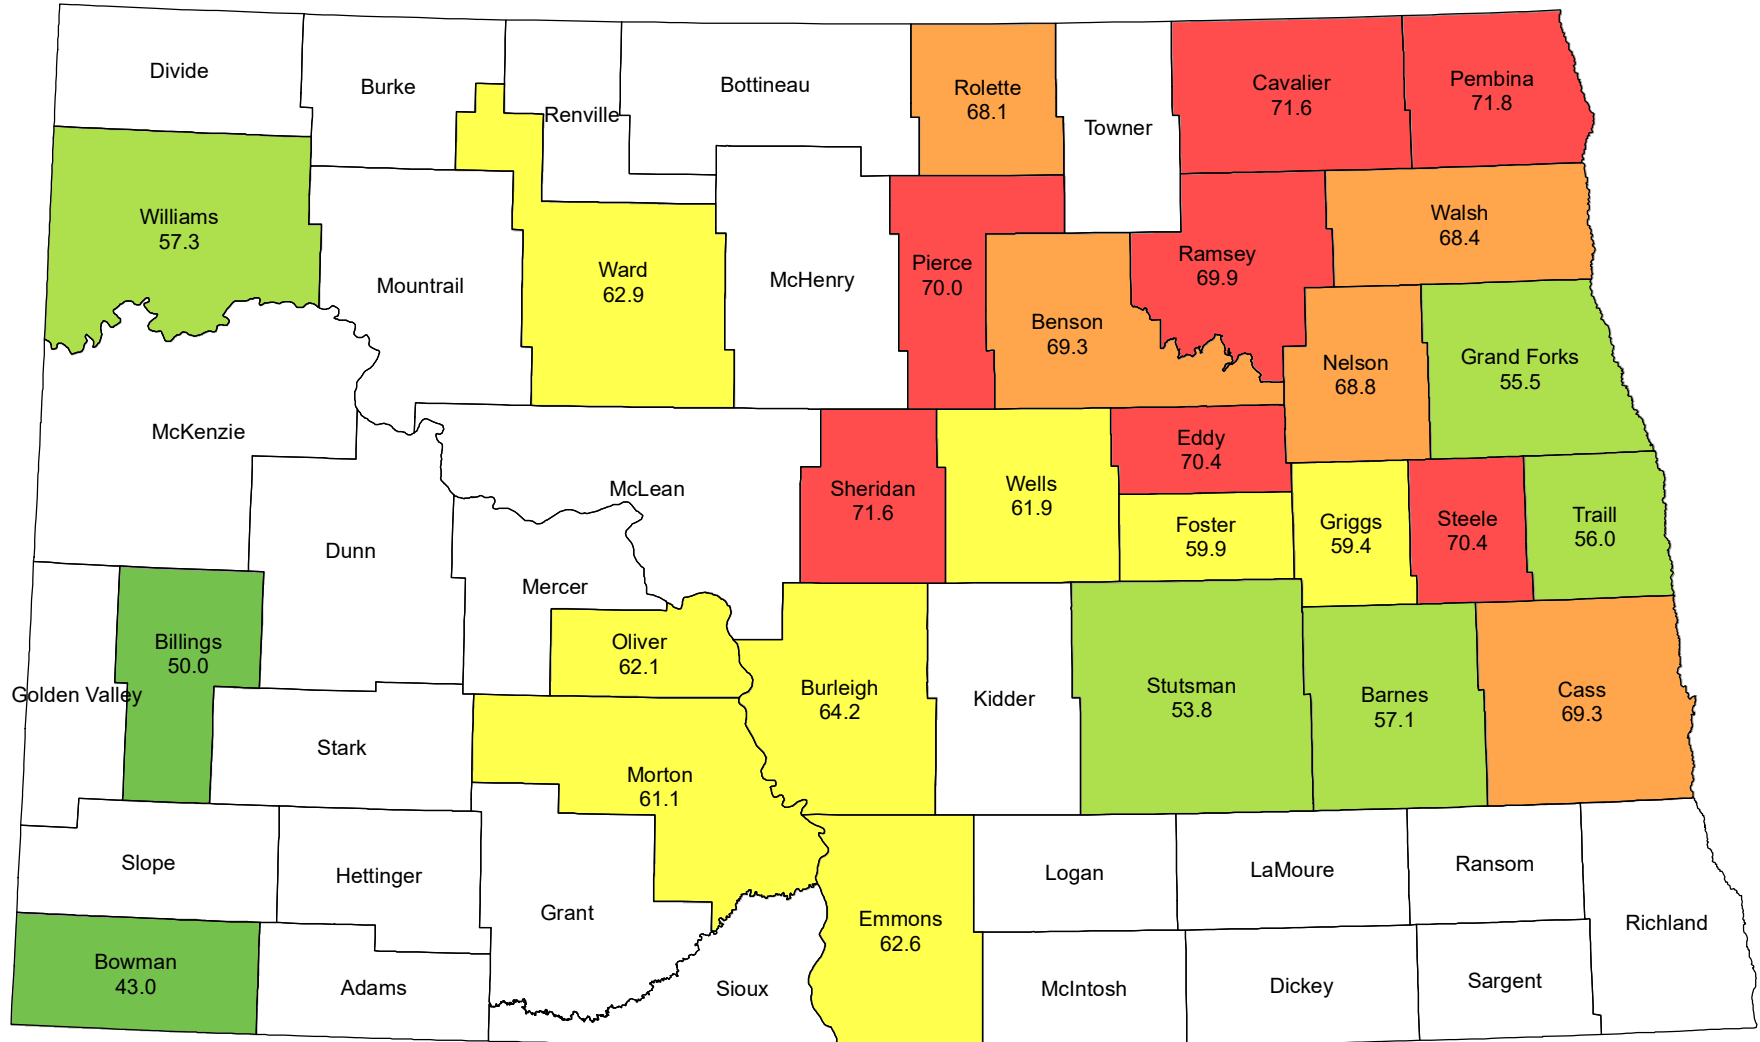

# 2020 Barley Yield North Dakota

Source: USDA National Agricultural Statistics Service  
December 10, 2020