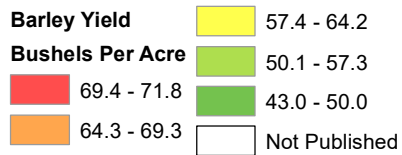

# 2020 Barley Yield North Dakota

Source: USDA National Agricultural Statistics Service  
December 10, 2020