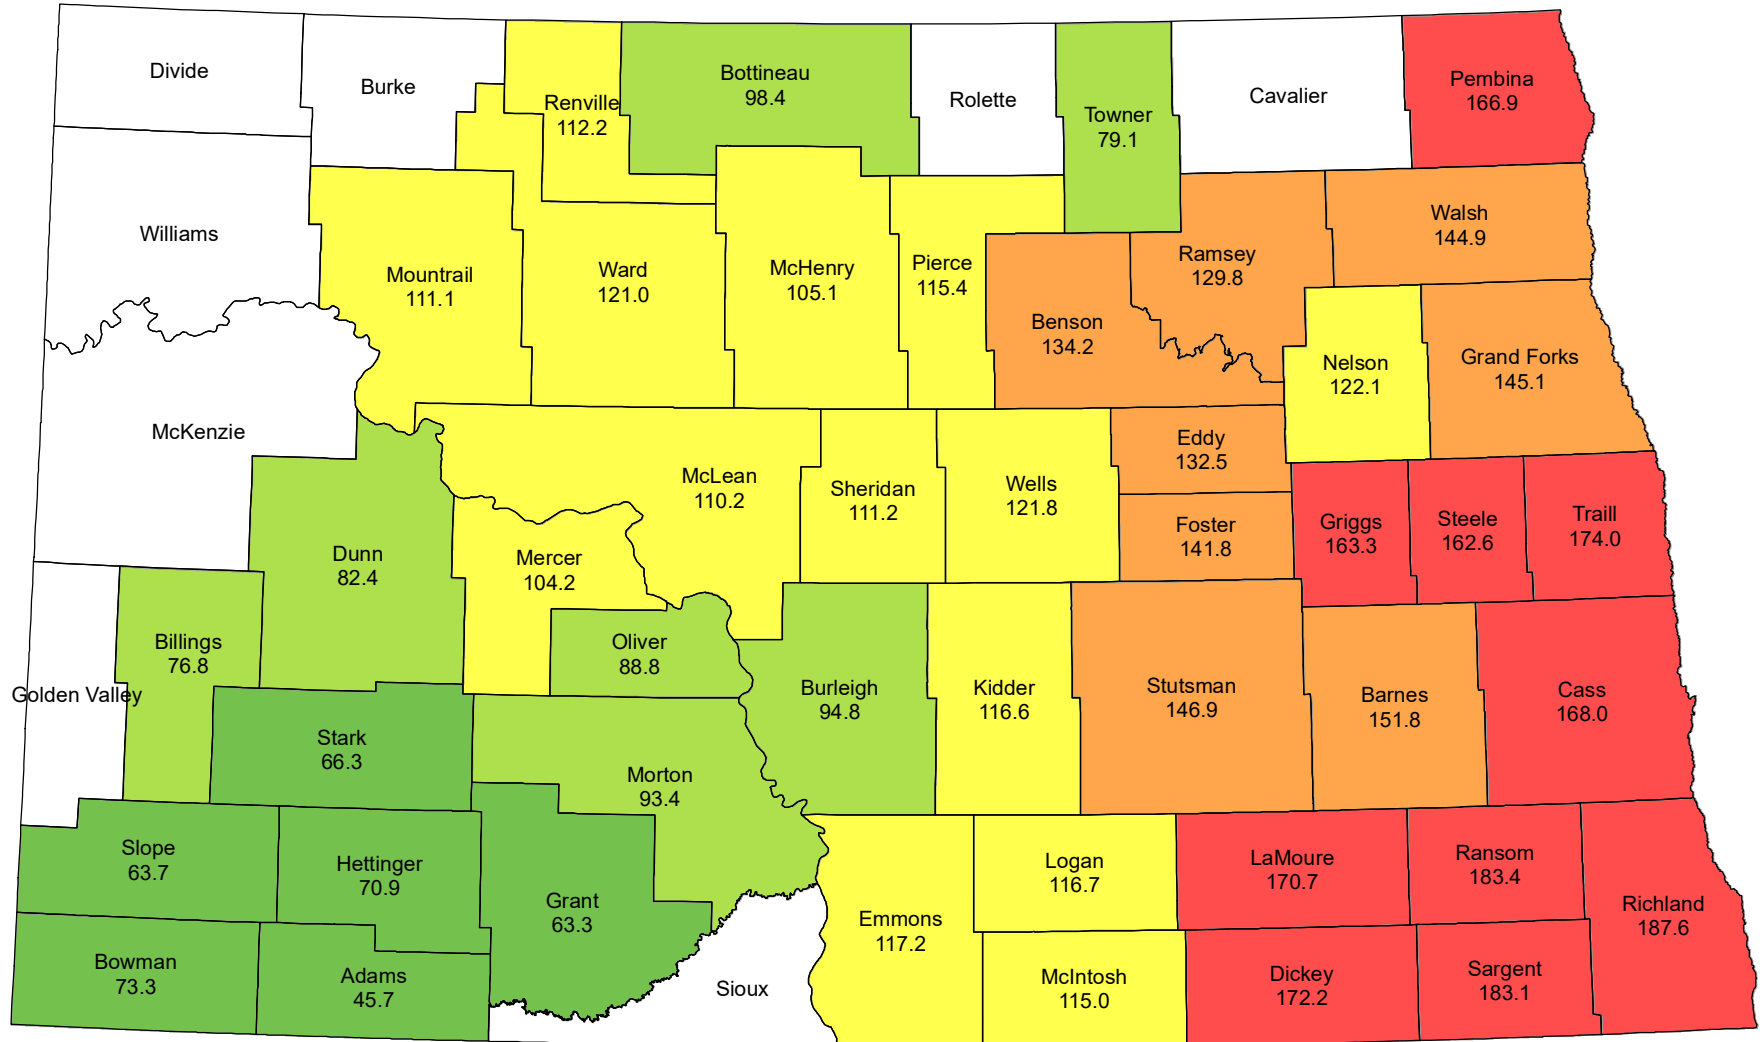

# 2020 Grain Corn Yield North Dakota

Source: USDA National Agricultural Statistics Service  
February 25, 2021