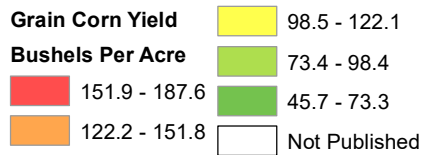

# 2020 Grain Corn Yield North Dakota

Source: USDA National Agricultural Statistics Service  
February 25, 2021