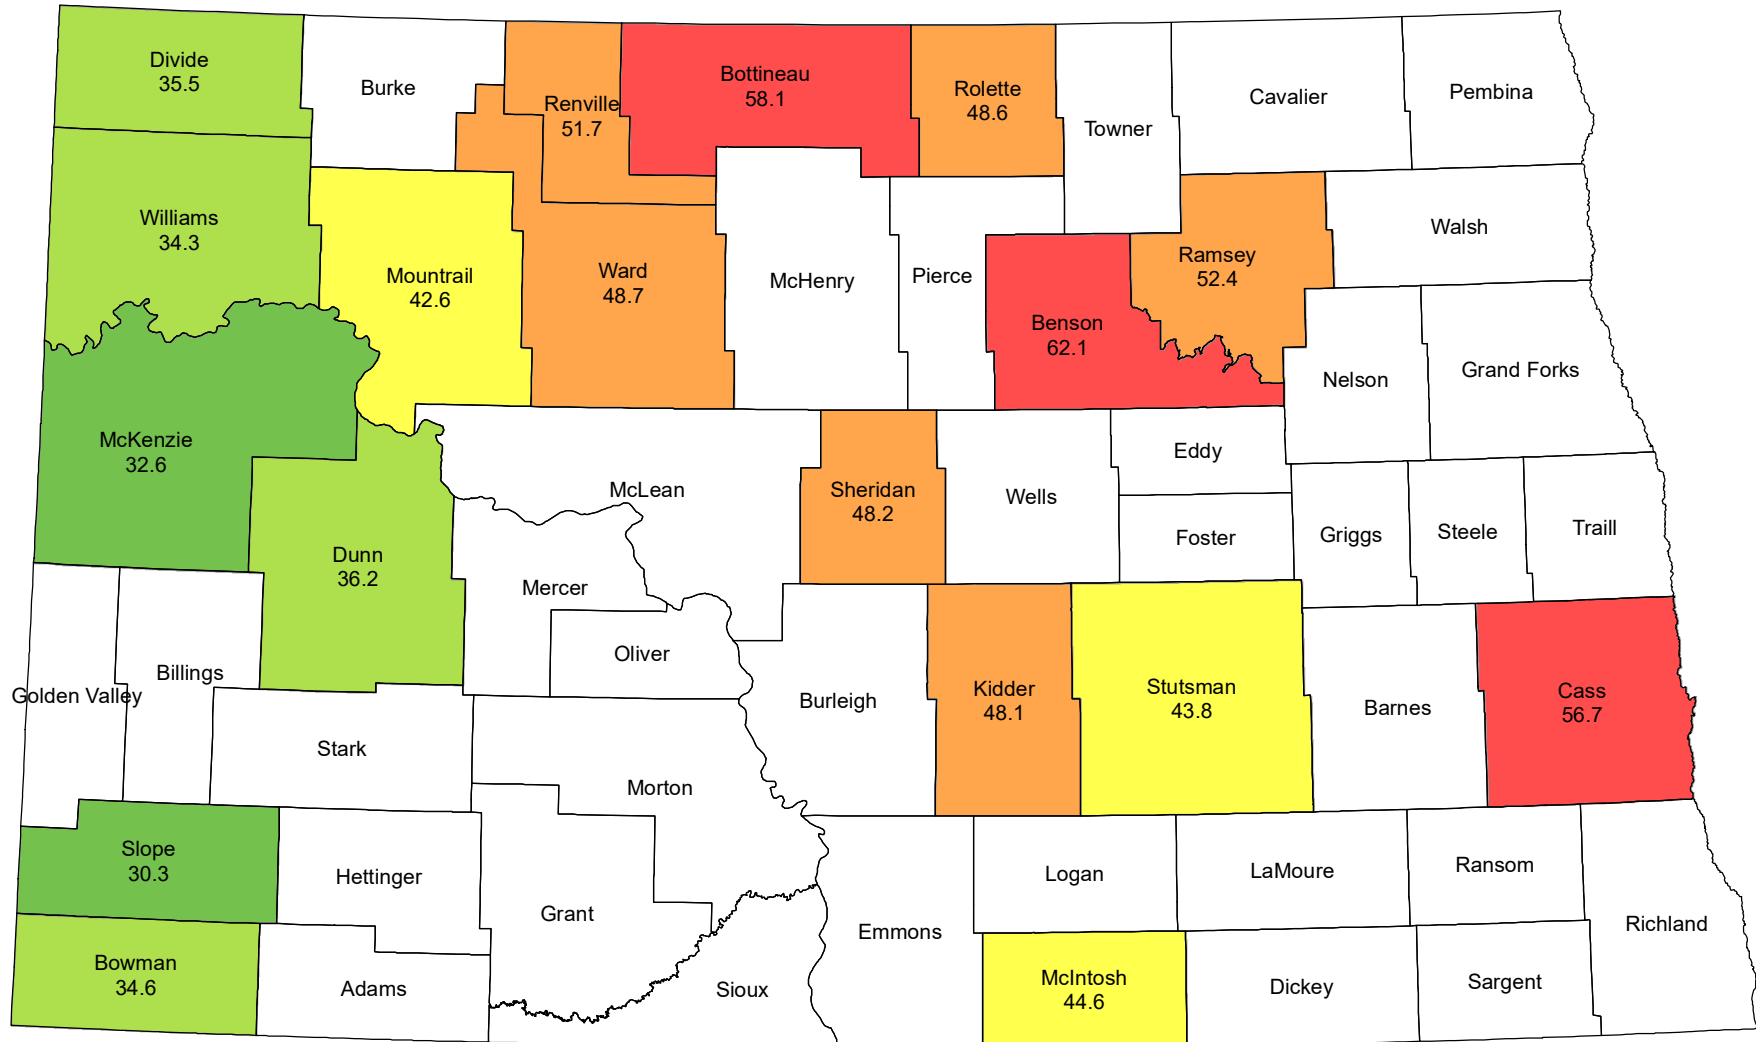

2020 Durum Wheat Yield North Dakota

Durum Wheat Yield	
36.3 - 44.6	32.7 - 36.2
52.5 - 62.1	30.3 - 32.6
44.7 - 52.4	Not Published

Source: USDA National Agricultural Statistics Service
December 10, 2020