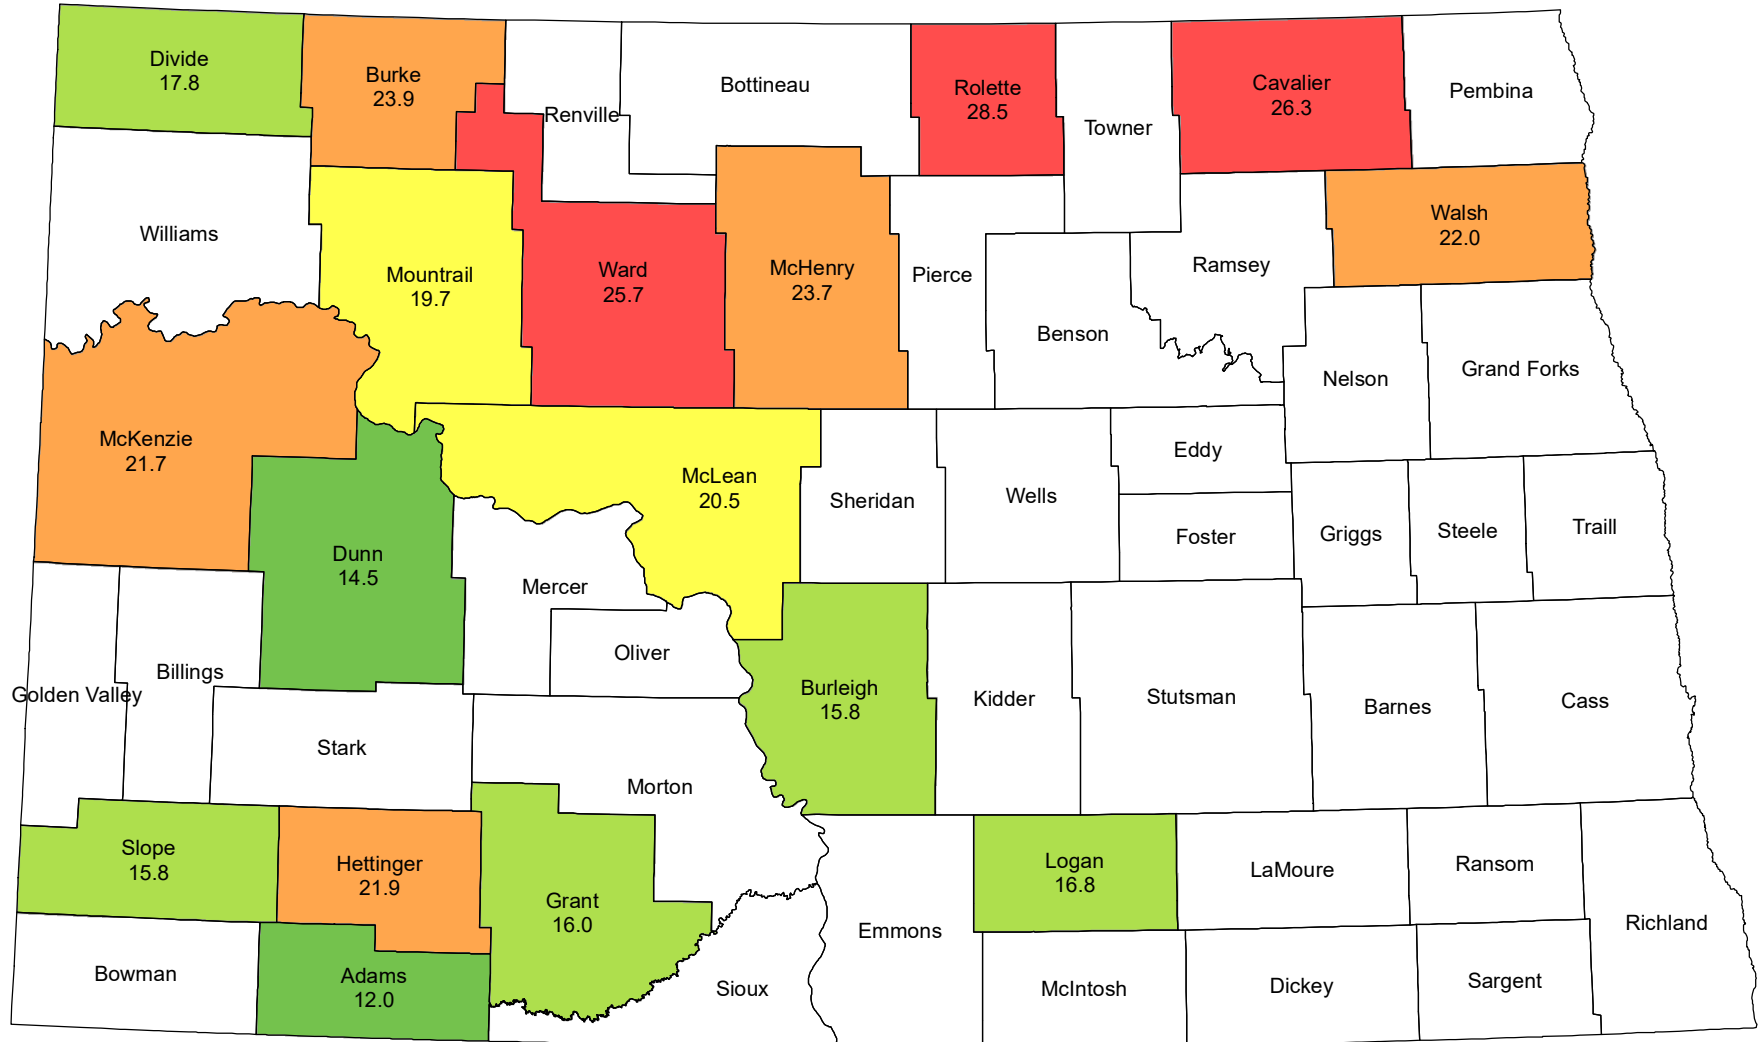

# 2020 Flaxseed Yield North Dakota

Source: USDA National Agricultural Statistics Service  
March 4, 2021