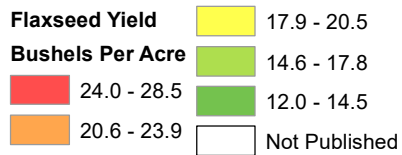

# 2020 Flaxseed Yield North Dakota

Source: USDA National Agricultural Statistics Service  
March 4, 2021