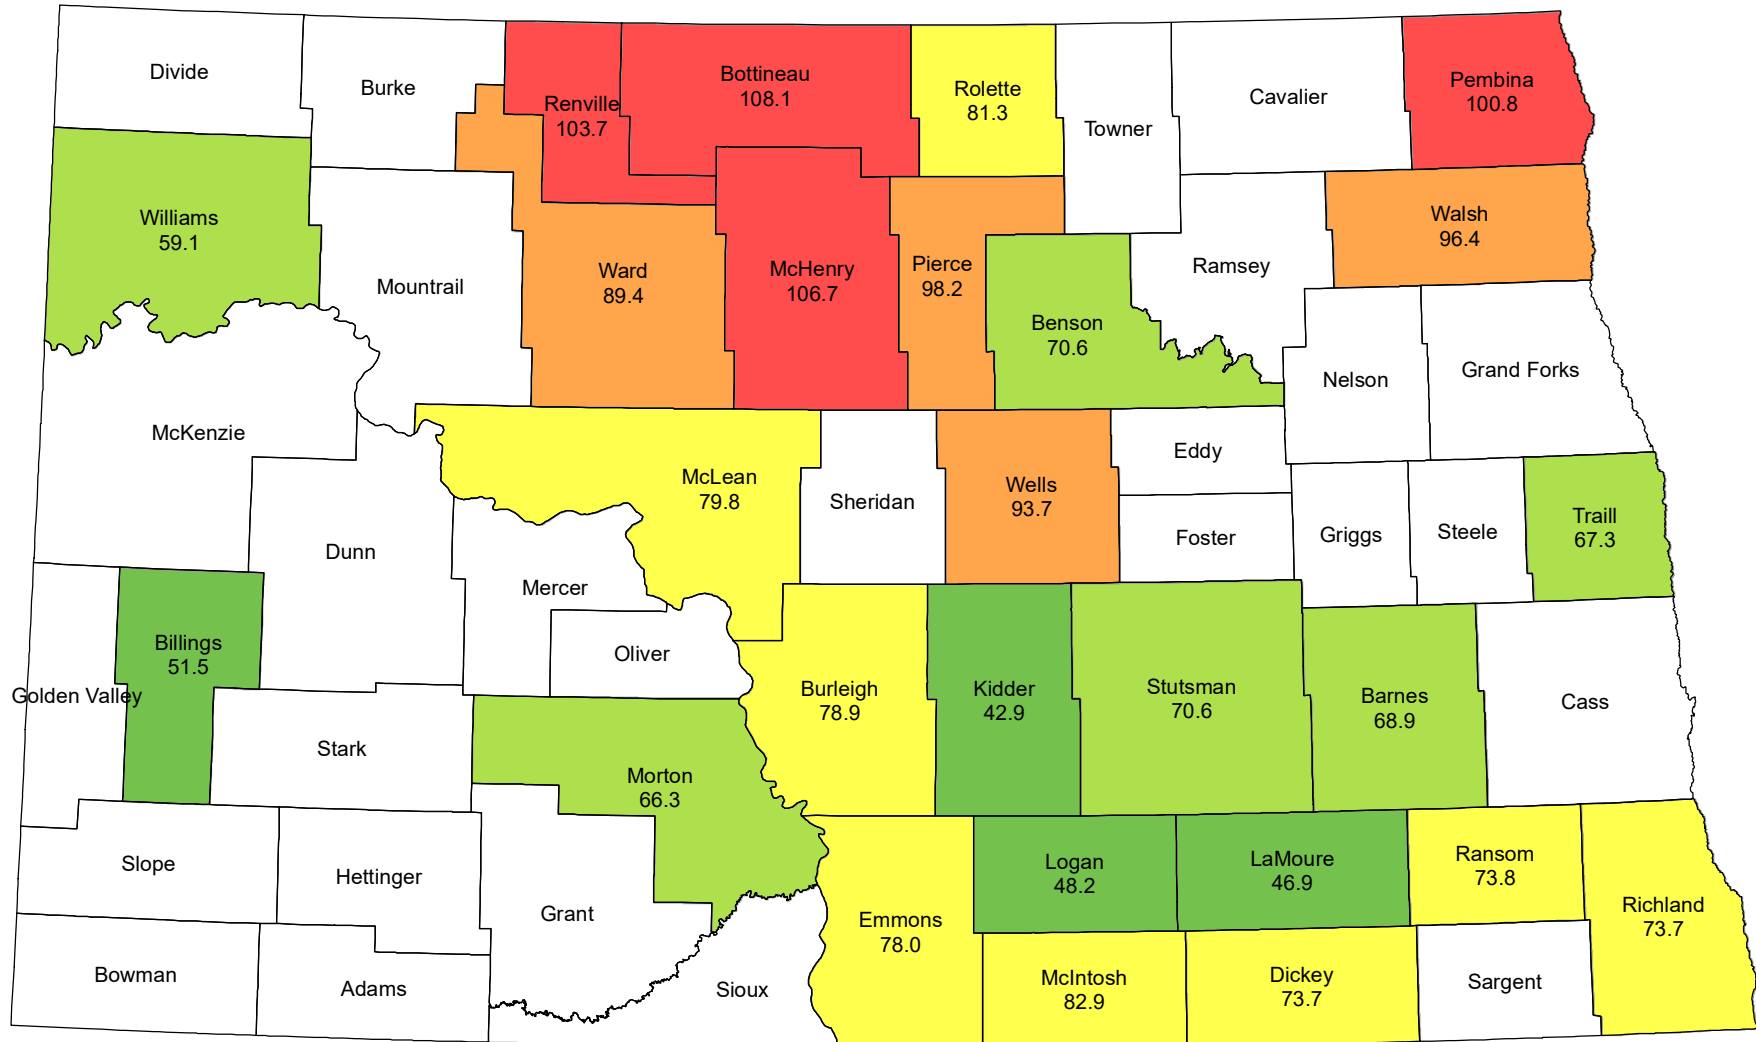

2020 Oat Yield North Dakota

Source: USDA National Agricultural Statistics Service
December 10, 2020