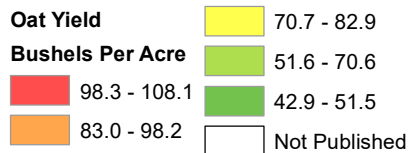

2020 Oat Yield North Dakota

Source: USDA National Agricultural Statistics Service
December 10, 2020