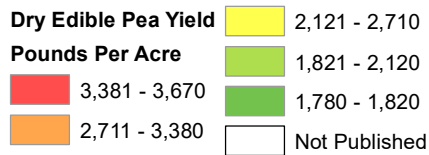

2020 Dry Edible Pea Yield North Dakota

Source: USDA National Agricultural Statistics Service
April 22, 2021