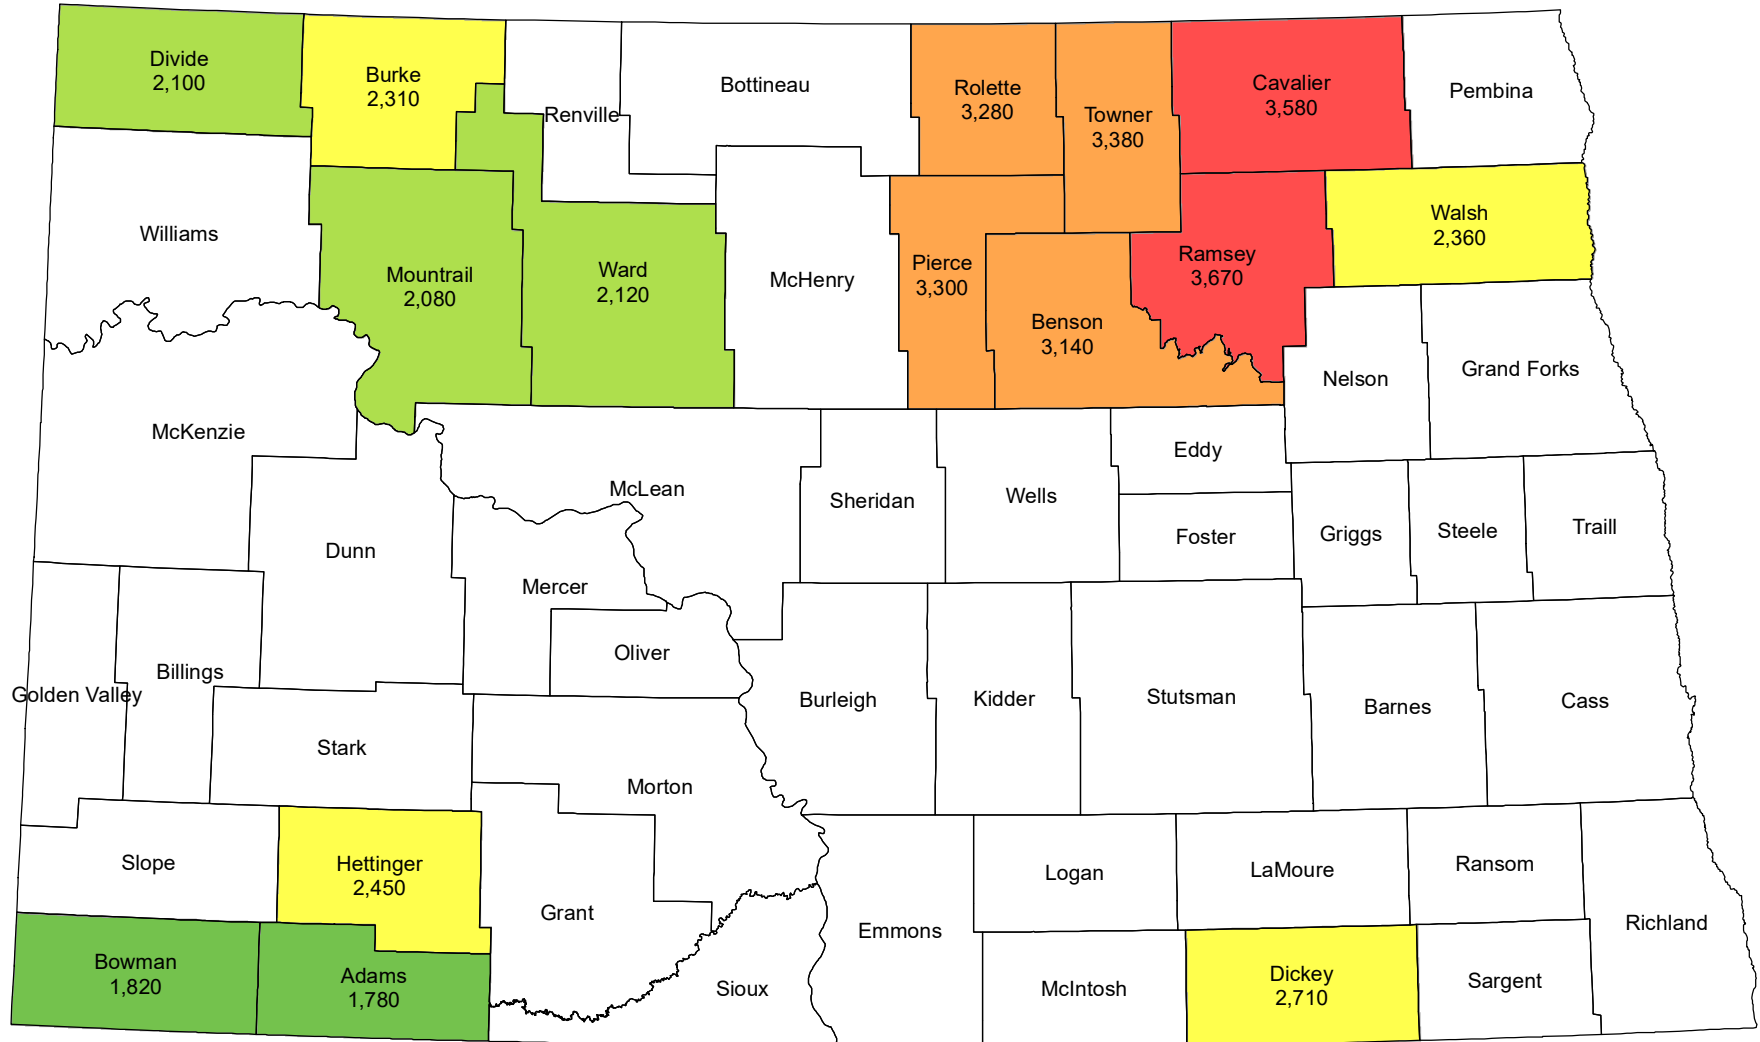

2020 Dry Edible Pea Yield North Dakota

Source: USDA National Agricultural Statistics Service
April 22, 2021