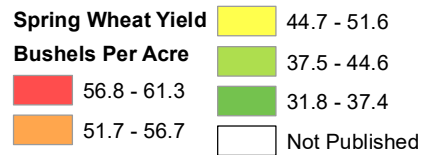

2020 Spring Wheat Yield North Dakota

Source: USDA National Agricultural Statistics Service
December 10, 2020