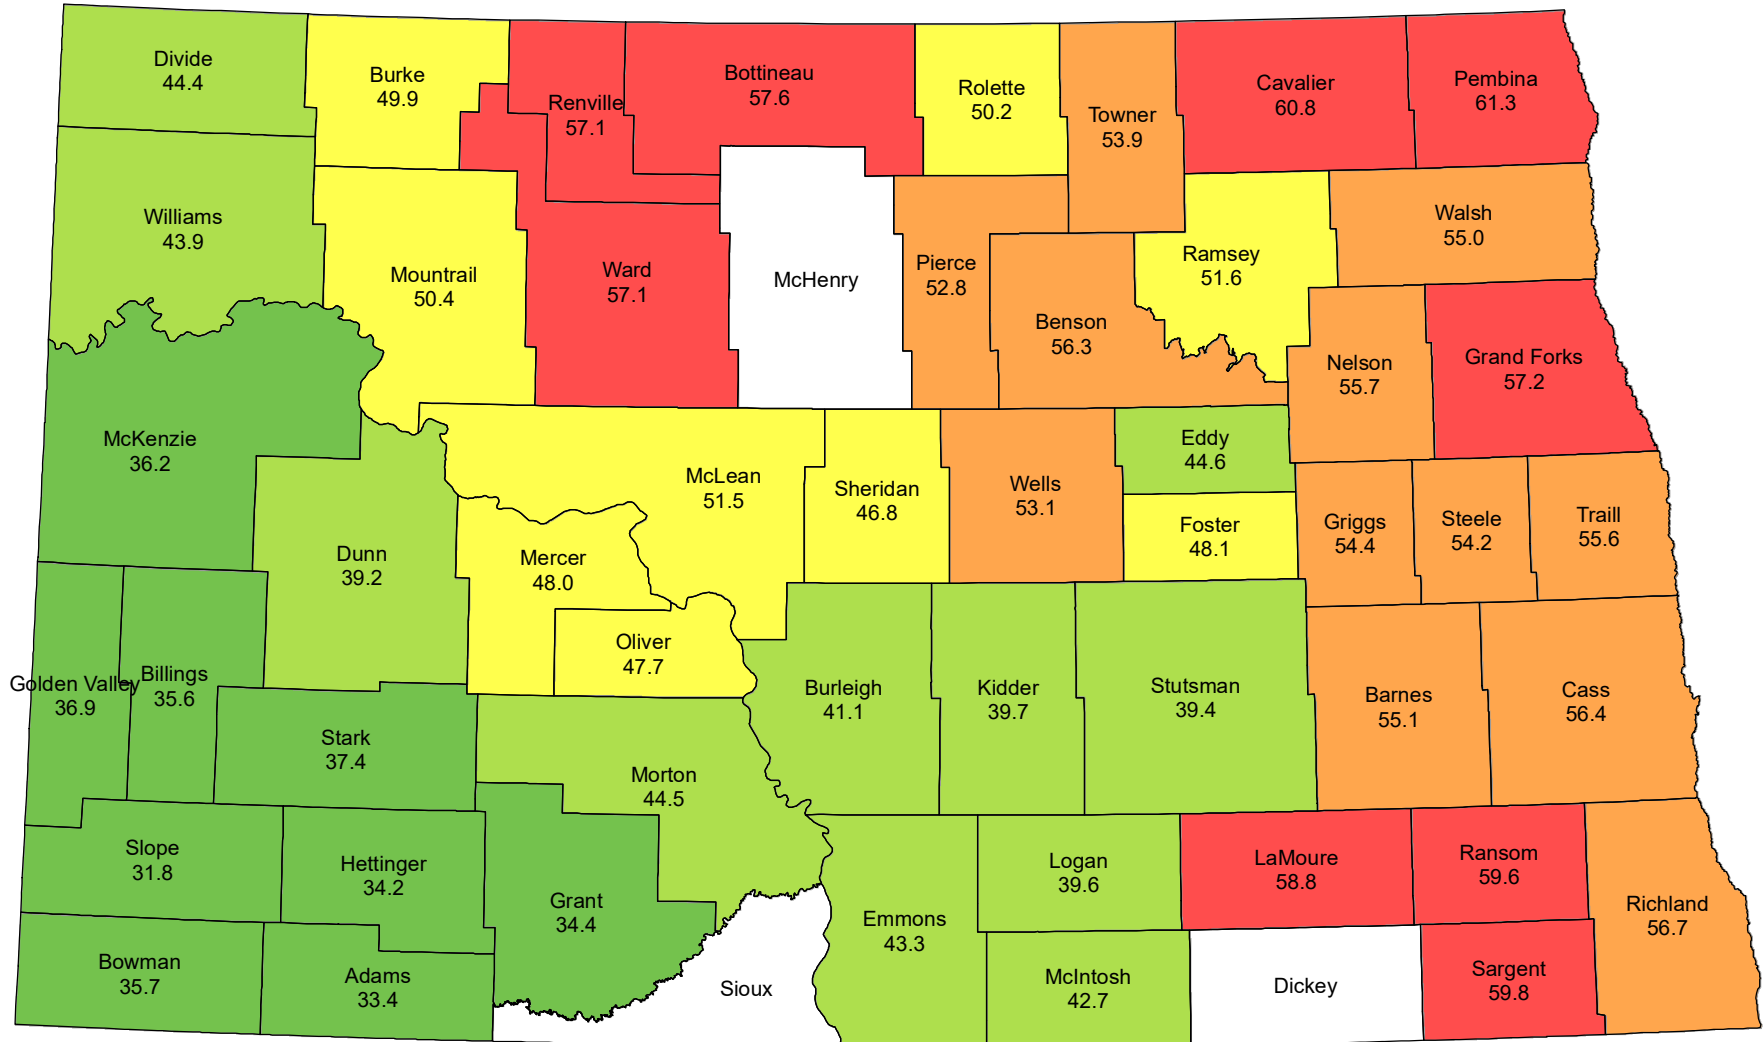

2020 Spring Wheat Yield North Dakota

Source: USDA National Agricultural Statistics Service
December 10, 2020