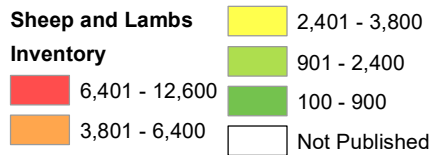

# 2021 Sheep and Lamb Inventory North Dakota

Source: USDA National Agricultural Statistics Service  
May 10, 2021