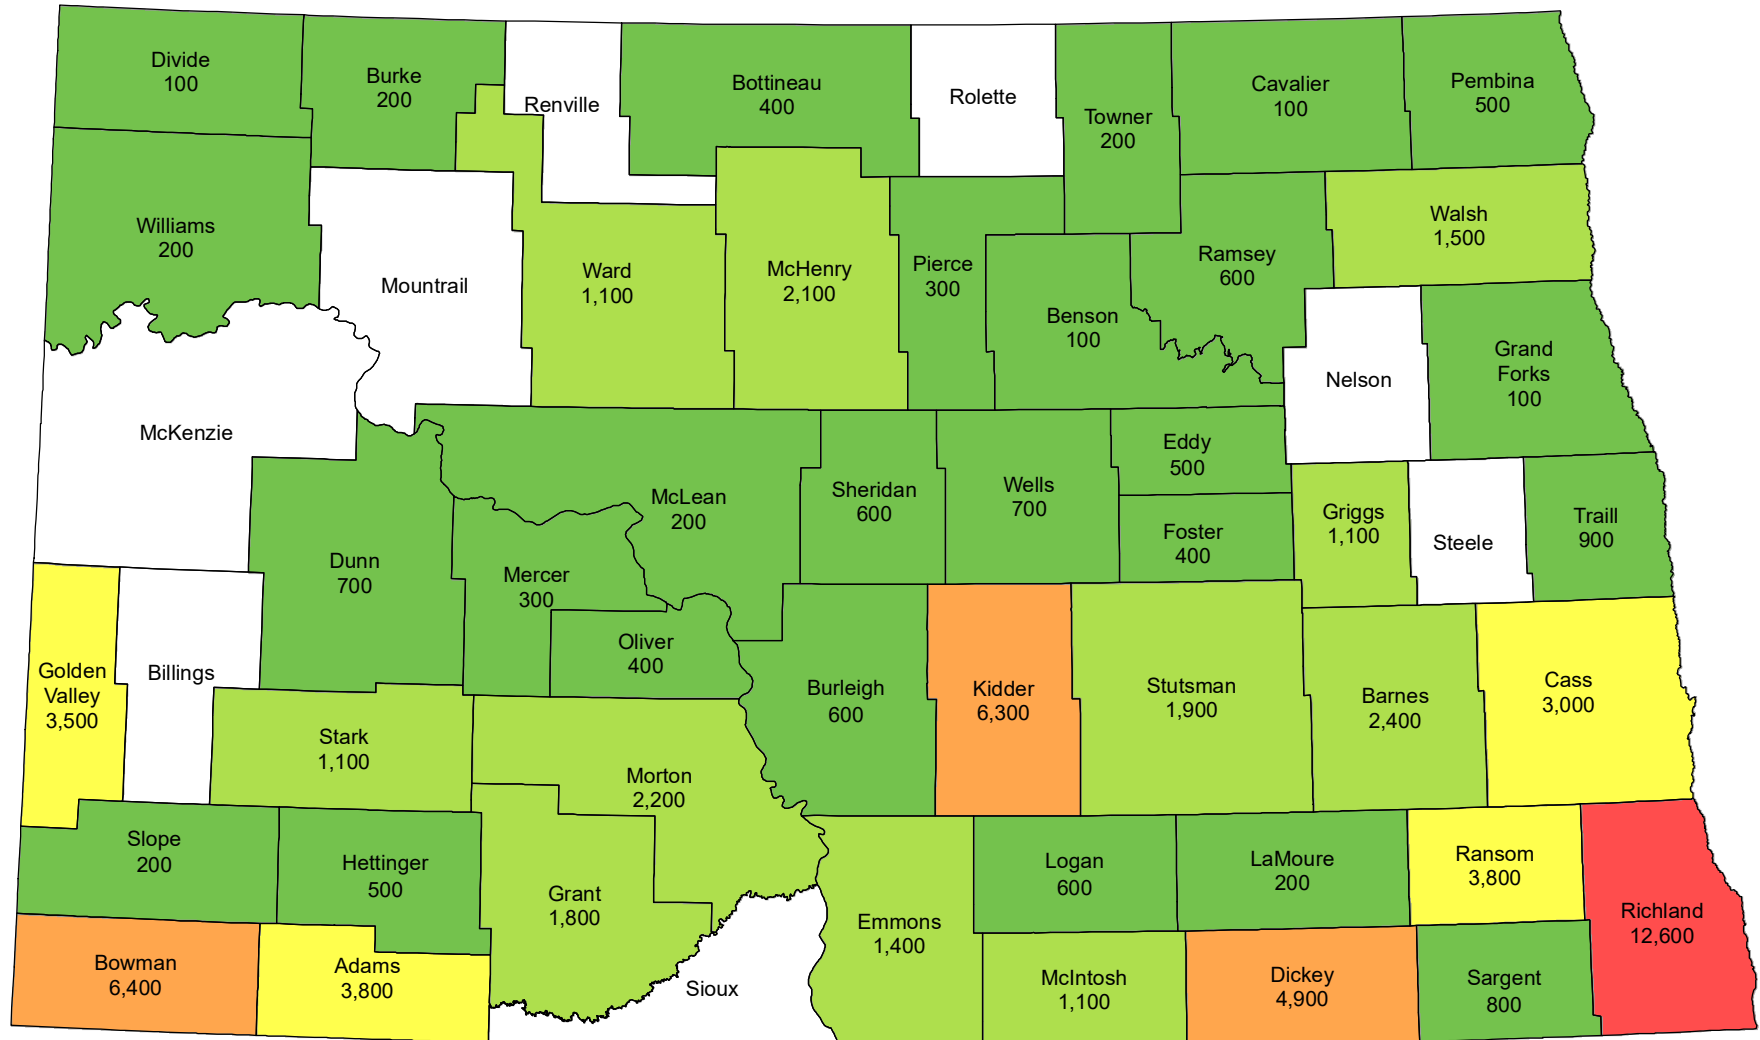

# 2021 Sheep and Lamb Inventory North Dakota

Source: USDA National Agricultural Statistics Service  
May 10, 2021