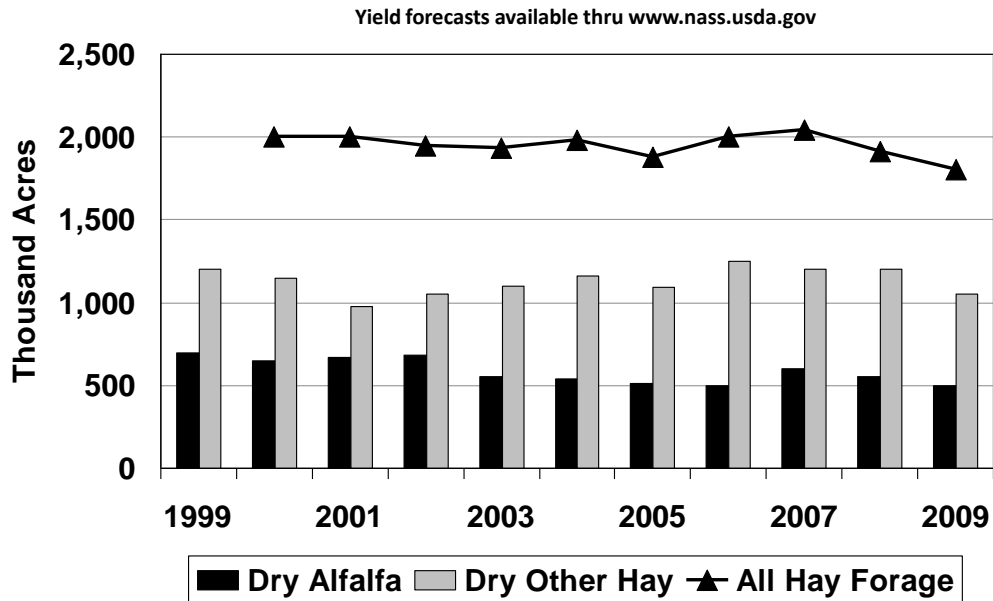

PA Hay Acres Harvested

All Hay Forage includes dry hay, haylage & greenchop

Jan 2010

National Ag Statistics Service-PA, USDA

PA Hay Production, Dry Equivalent

All Hay Forage includes dry hay, haylage & greenchop