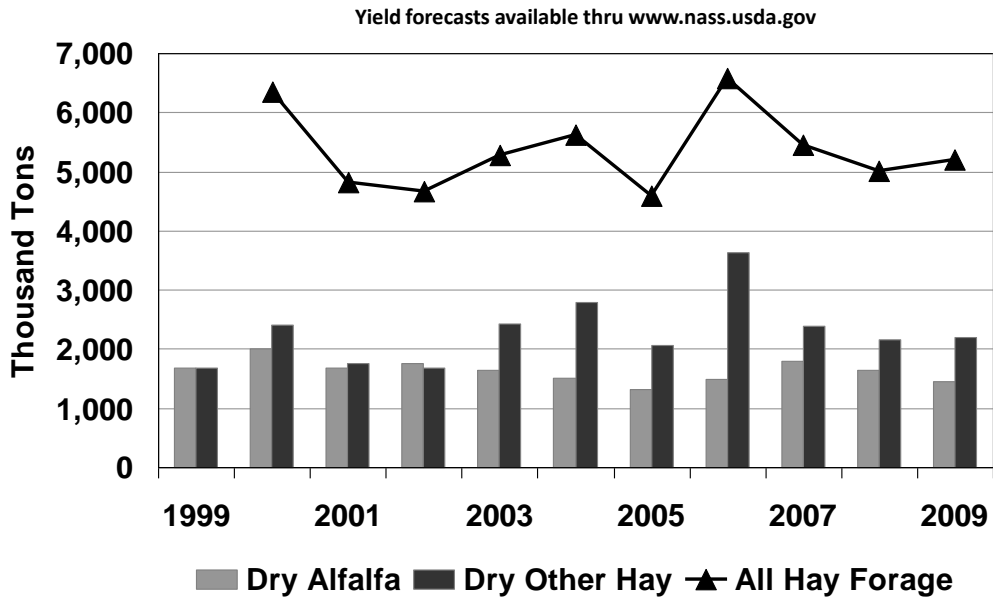

PA Hay Acres Harvested

All Hay Forage includes dry hay, haylage & greenchop

Jan 2010

National Ag Statistics Service-PA, USDA

PA Hay Production, Dry Equivalent

All Hay Forage includes dry hay, haylage & greenchop