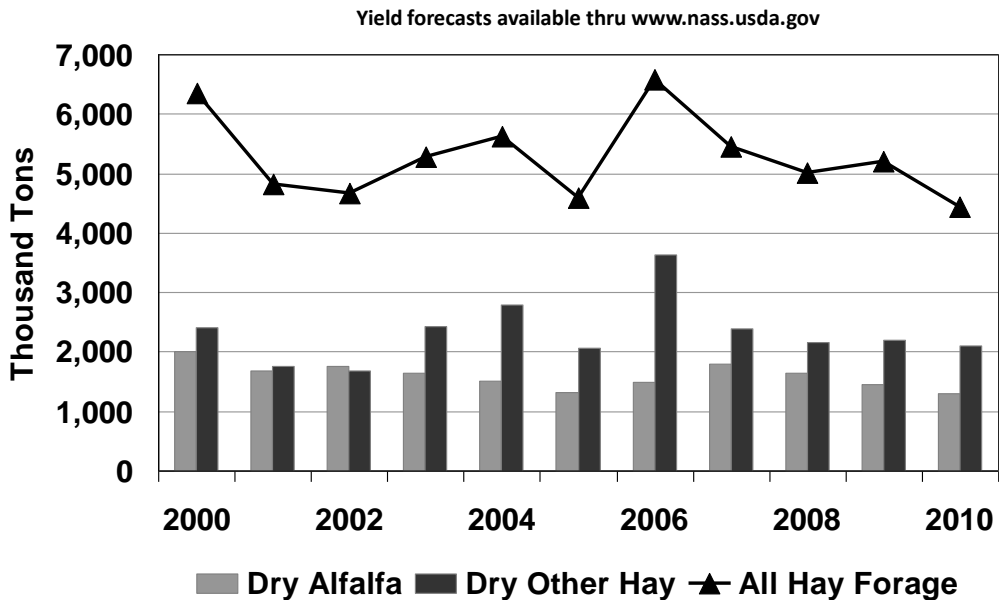

PA Hay Acres Harvested

All Hay Forage includes dry hay, haylage & greenchop

Jan 2011

National Ag Statistics Service-PA, USDA

PA Hay Production, Dry Equivalent

All Hay Forage includes dry hay, haylage & greenchop