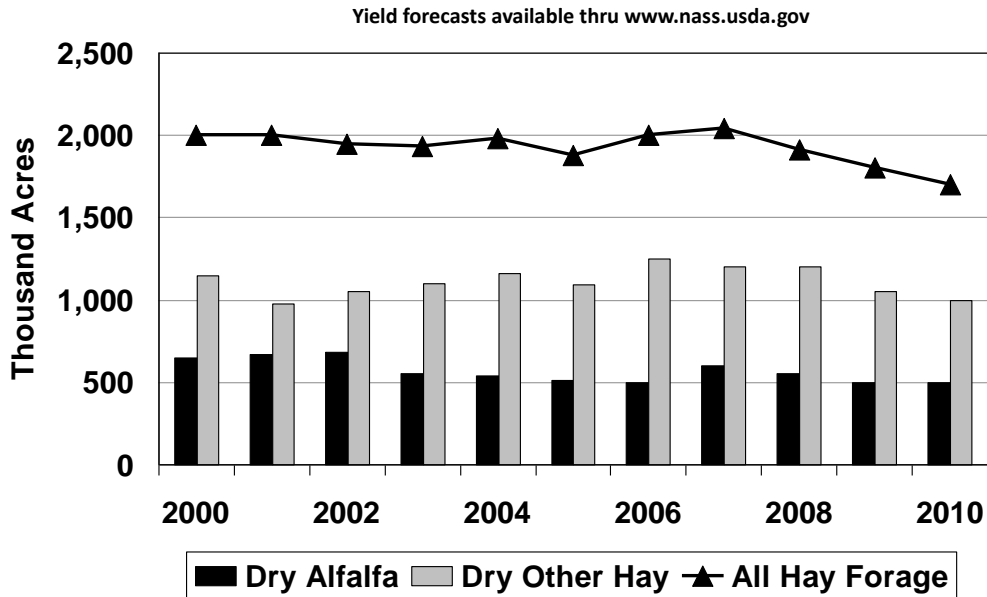

PA Hay Acres Harvested

All Hay Forage includes dry hay, haylage & greenchop

Jan 2011

National Ag Statistics Service-PA, USDA

PA Hay Production, Dry Equivalent

All Hay Forage includes dry hay, haylage & greenchop