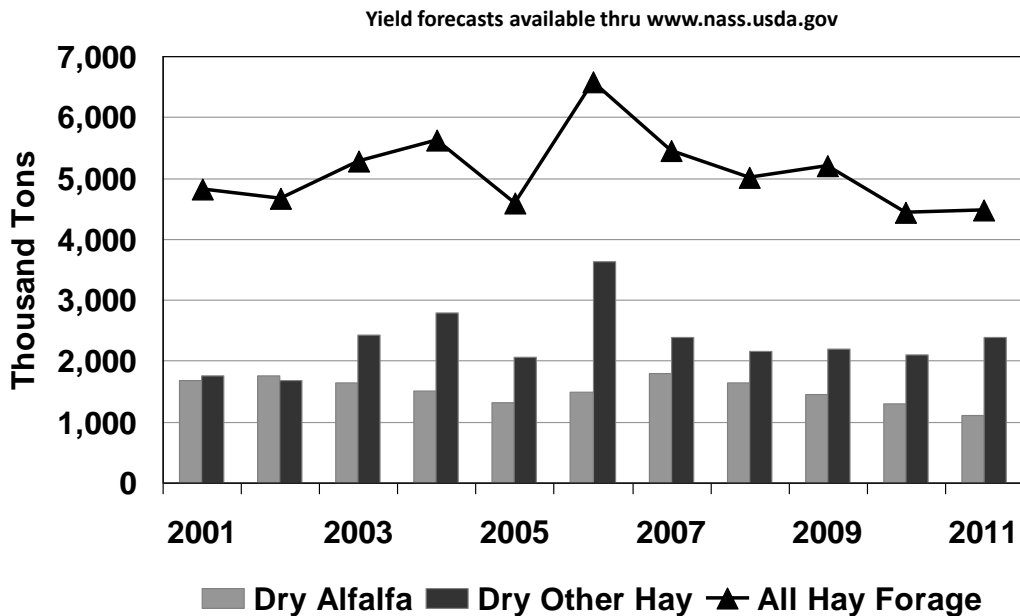

PA Hay Acres Harvested

All Hay Forage includes dry hay, haylage & greenchop

Jan 2012

National Ag Statistics Service-PA, USDA

PA Hay Production, Dry Equivalent

All Hay Forage includes dry hay, haylage & greenchop