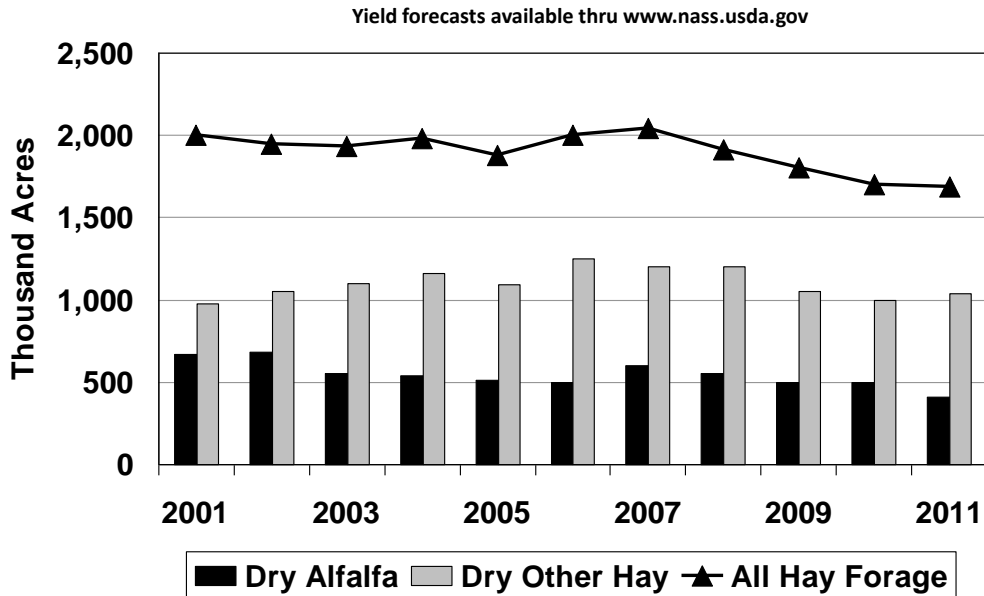

PA Hay Acres Harvested

All Hay Forage includes dry hay, haylage & greenchop

Jan 2012

National Ag Statistics Service-PA, USDA

PA Hay Production, Dry Equivalent

All Hay Forage includes dry hay, haylage & greenchop