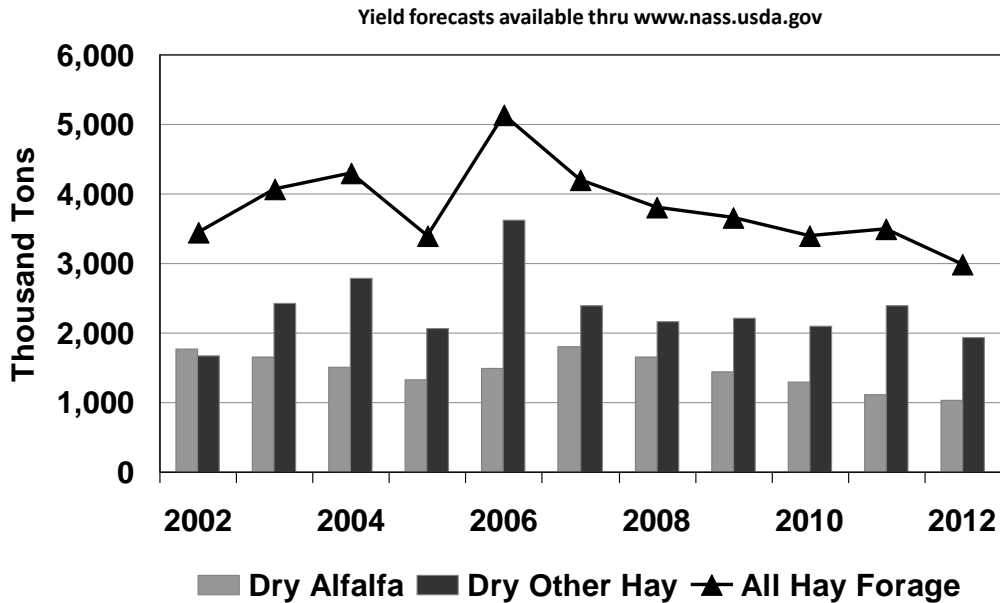

PA Hay Production, Dry Equivalent

All Hay Forage includes dry hay, haylage & greenchop

Jan 2013

National Ag Statistics Service-PA, USDA