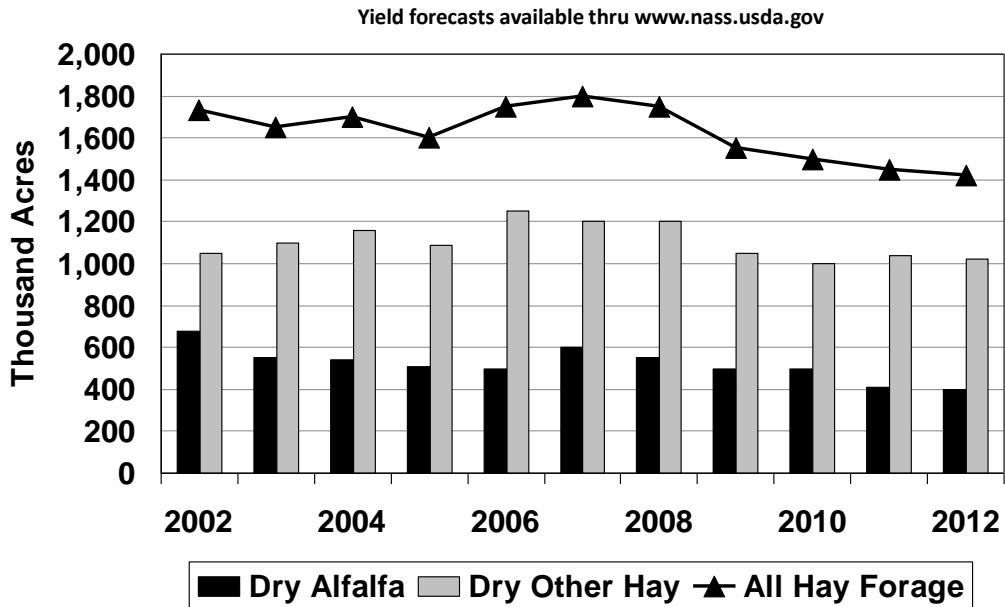

# PA Hay Acres Harvested

All Hay Forage includes dry hay, haylage & greenchop

Jan 2013

National Ag Statistics Service-PA, USDA