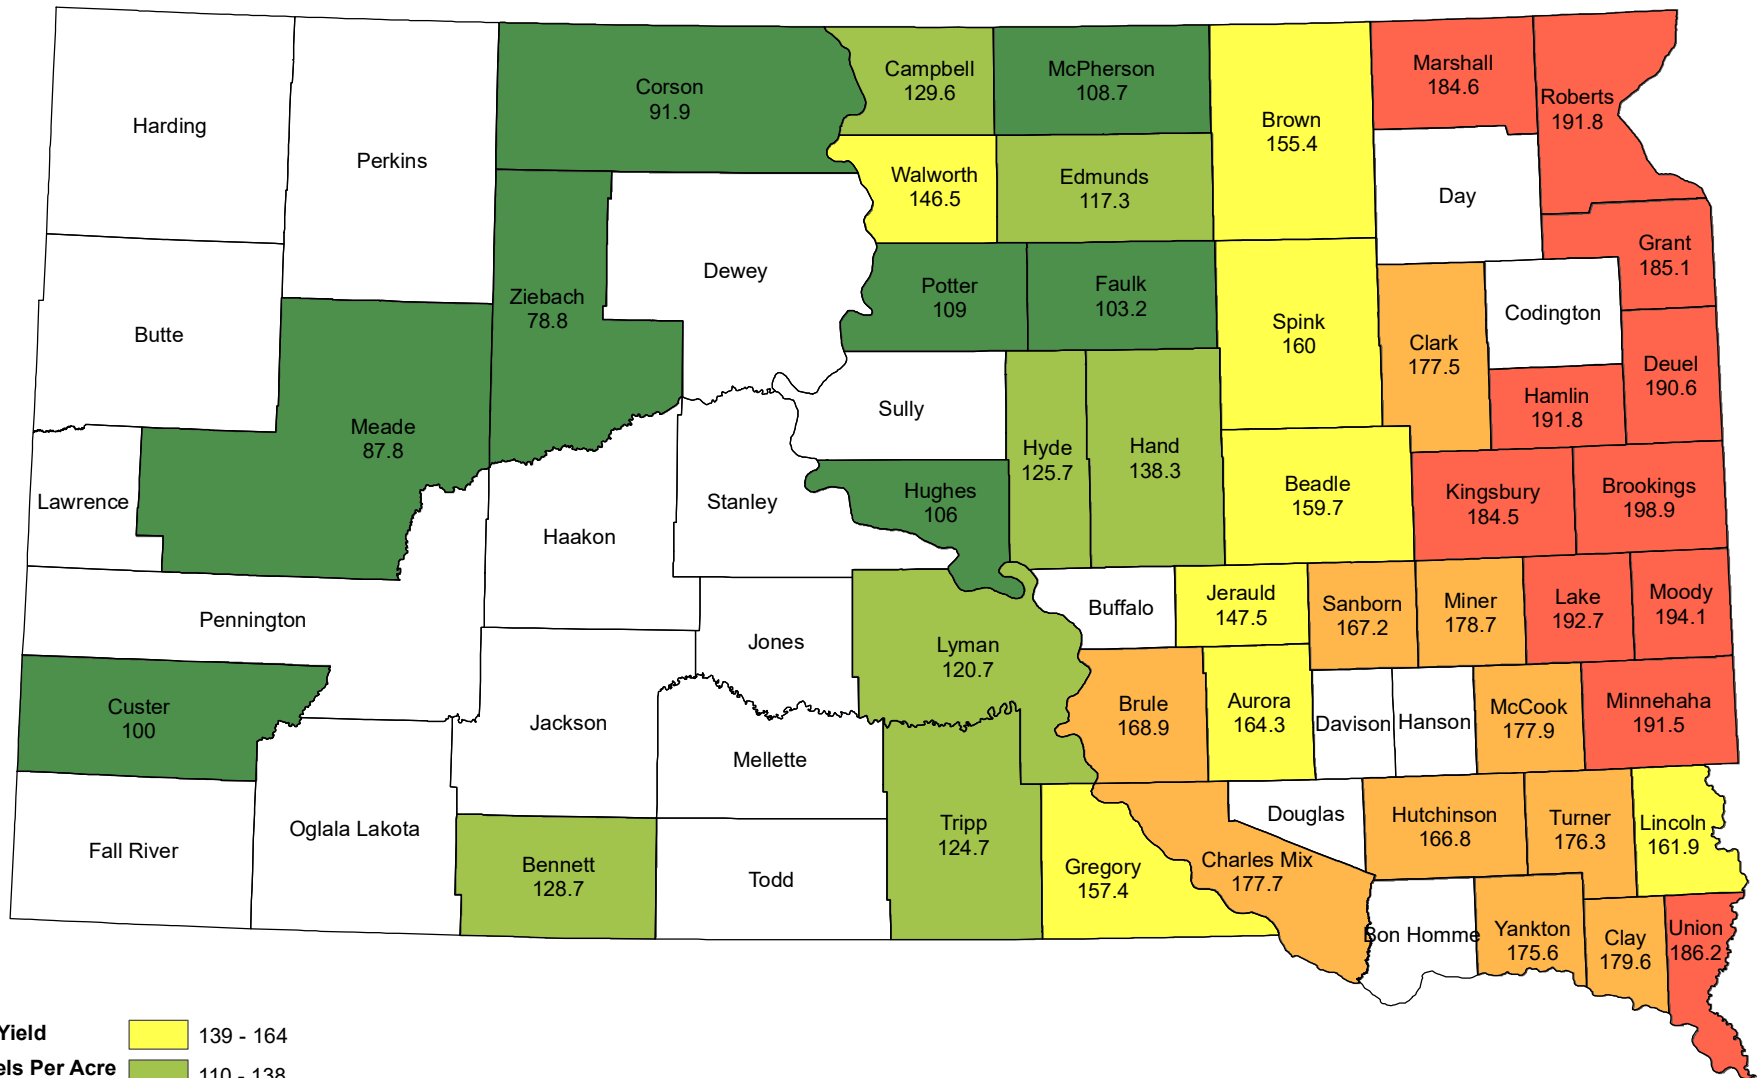

2018 Corn Yield South Dakota

Corn Yield
Bushels Per Acre

139 - 164	110 - 138
181 - 199	79 - 109
165 - 180	Not Published

Source: USDA National Agricultural Statistics Service
March 21, 2019