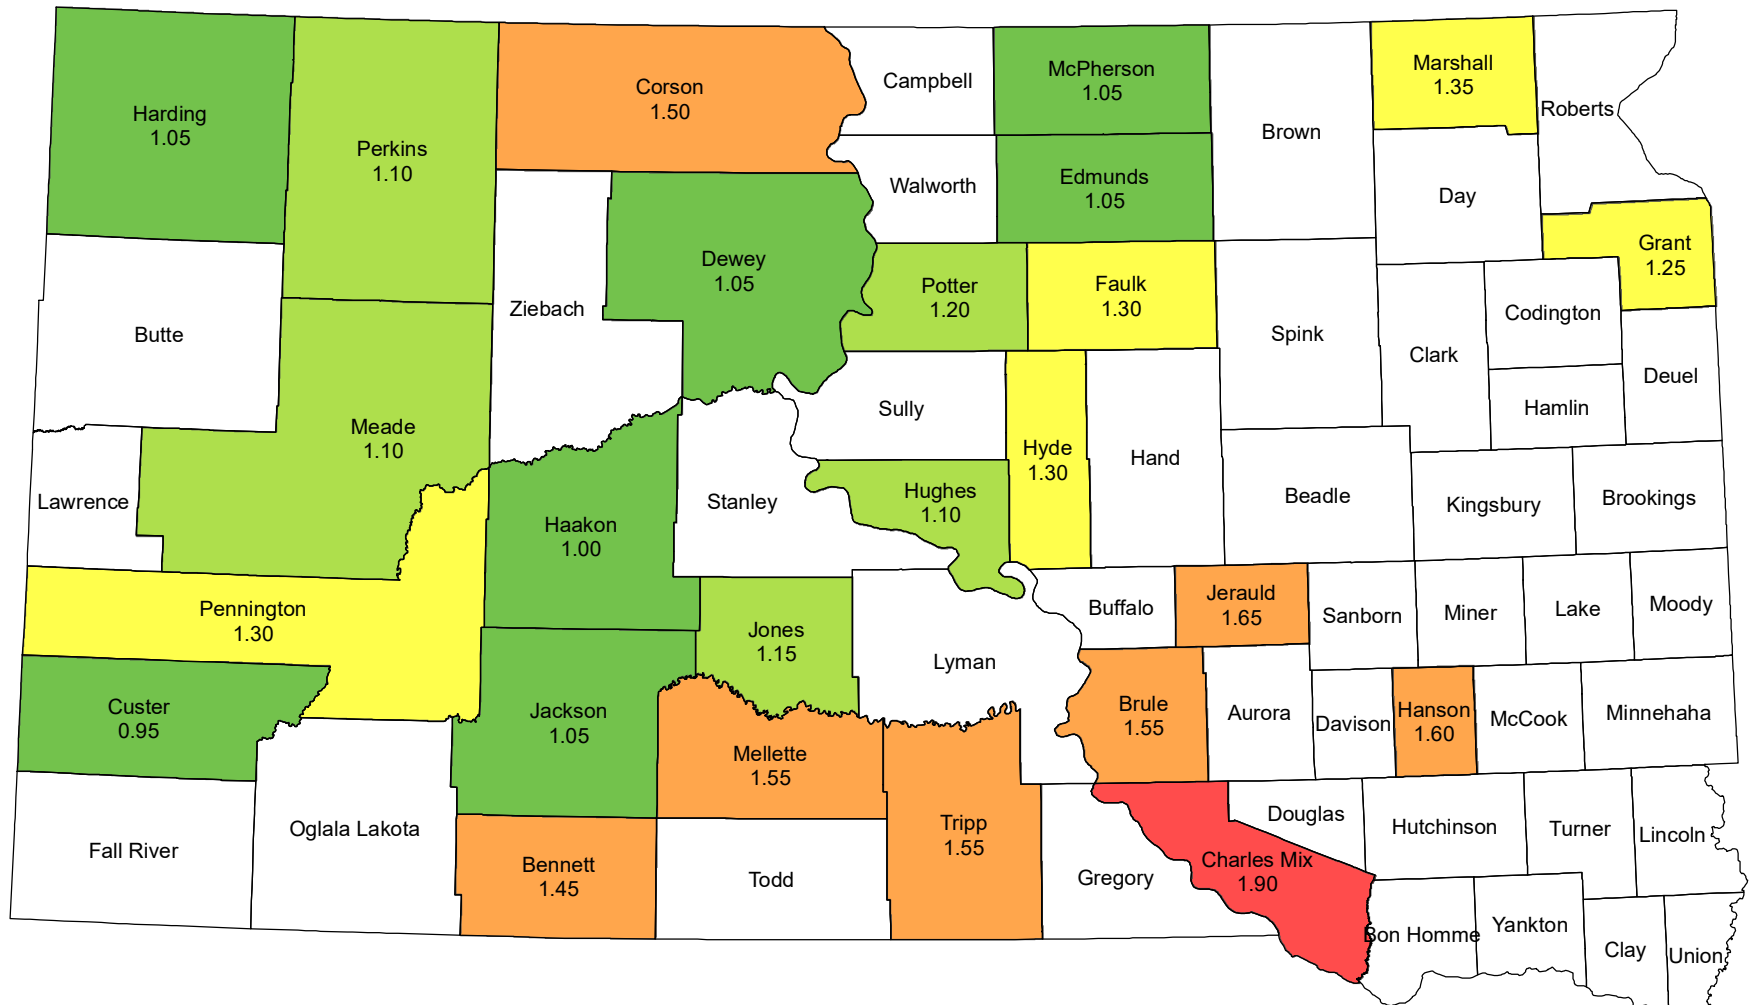

2018 Alfalfa Hay Yield South Dakota

Alfalfa Hay Yield
1.71 - 2.00
Tons Per Acre
1.26 - 1.70
3.26 - 4.55
2.01 - 3.25
Not Published

Source: USDA National Agricultural Statistics Service
April 18, 2019

2018 Hay (Excluding Alfalfa) Yield South Dakota

Source: USDA National Agricultural Statistics Service
April 18, 2019