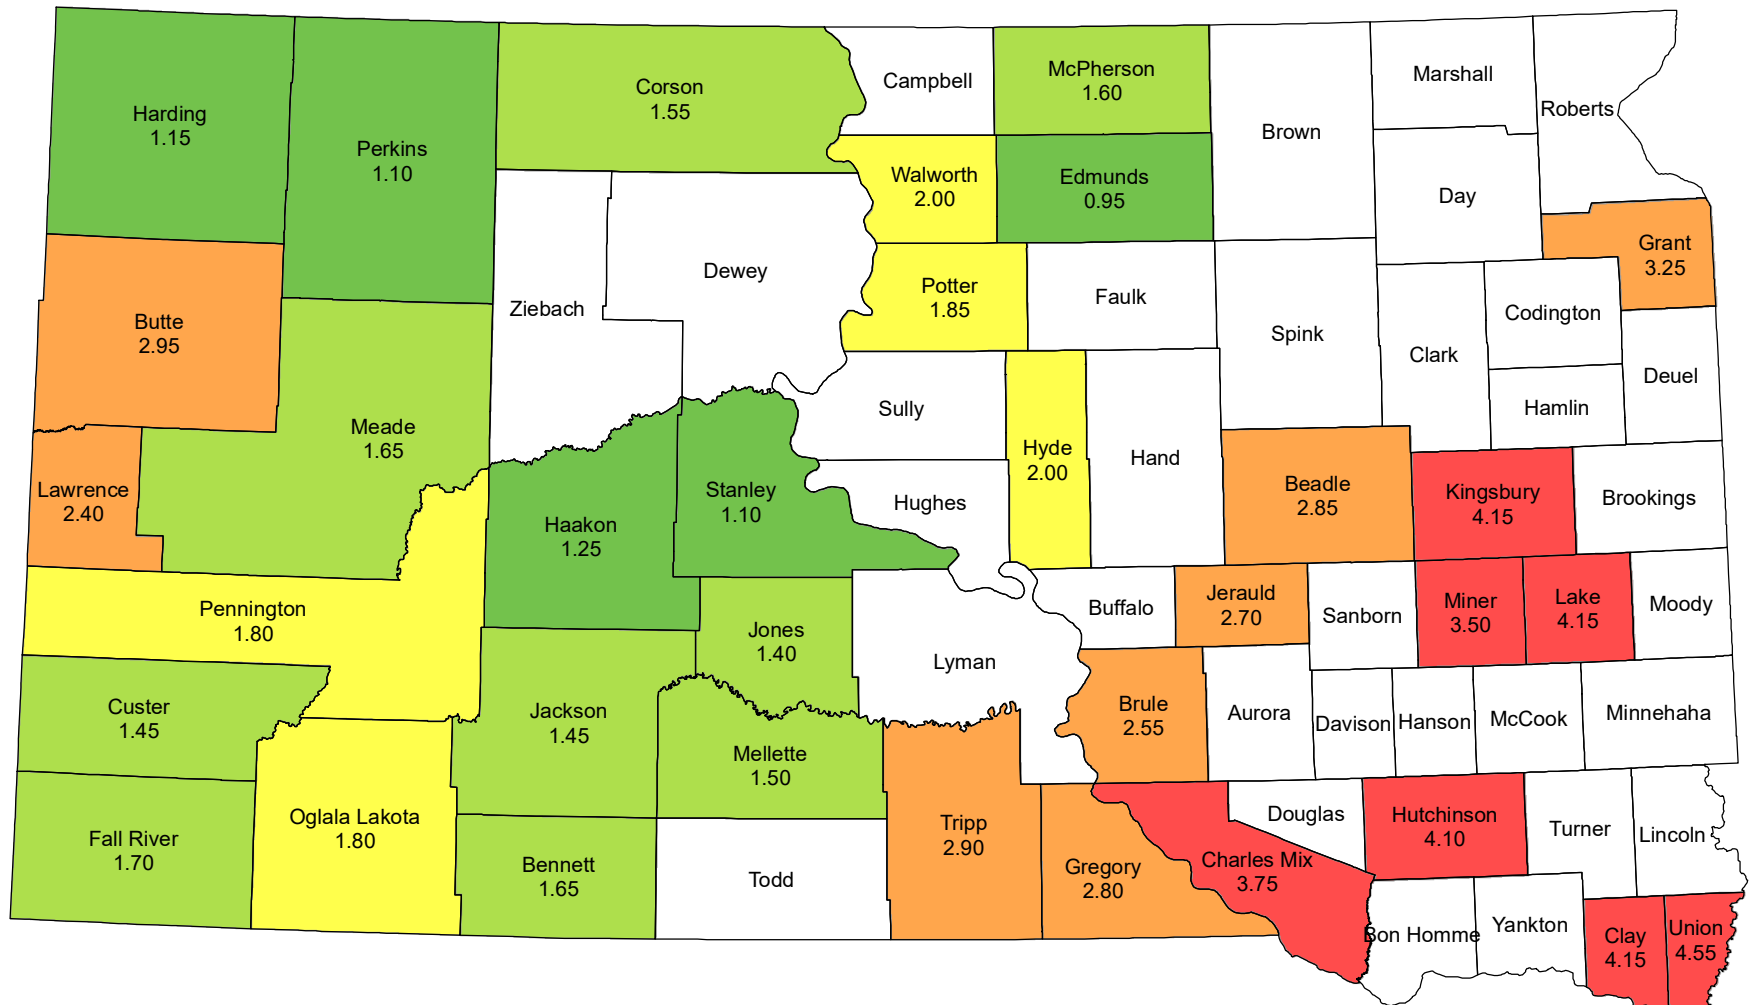

2018 Alfalfa Hay Yield South Dakota

Alfalfa Hay Yield
1.71 - 2.00
Tons Per Acre
1.26 - 1.70
3.26 - 4.55
2.01 - 3.25
Not Published

Source: USDA National Agricultural Statistics Service
April 18, 2019

2018 Hay (Excluding Alfalfa) Yield South Dakota

Source: USDA National Agricultural Statistics Service
April 18, 2019