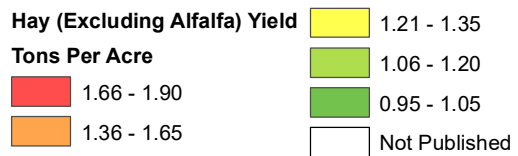

2018 Alfalfa Hay Yield South Dakota

Alfalfa Hay Yield
1.71 - 2.00
Tons Per Acre
1.26 - 1.70
3.26 - 4.55
2.01 - 3.25
Not Published

Source: USDA National Agricultural Statistics Service
April 18, 2019

2018 Hay (Excluding Alfalfa) Yield South Dakota