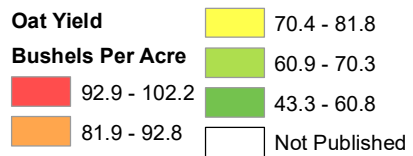

# 2018 Oat Yield South Dakota

Source: USDA National Agricultural Statistics Service  
December 13, 2018