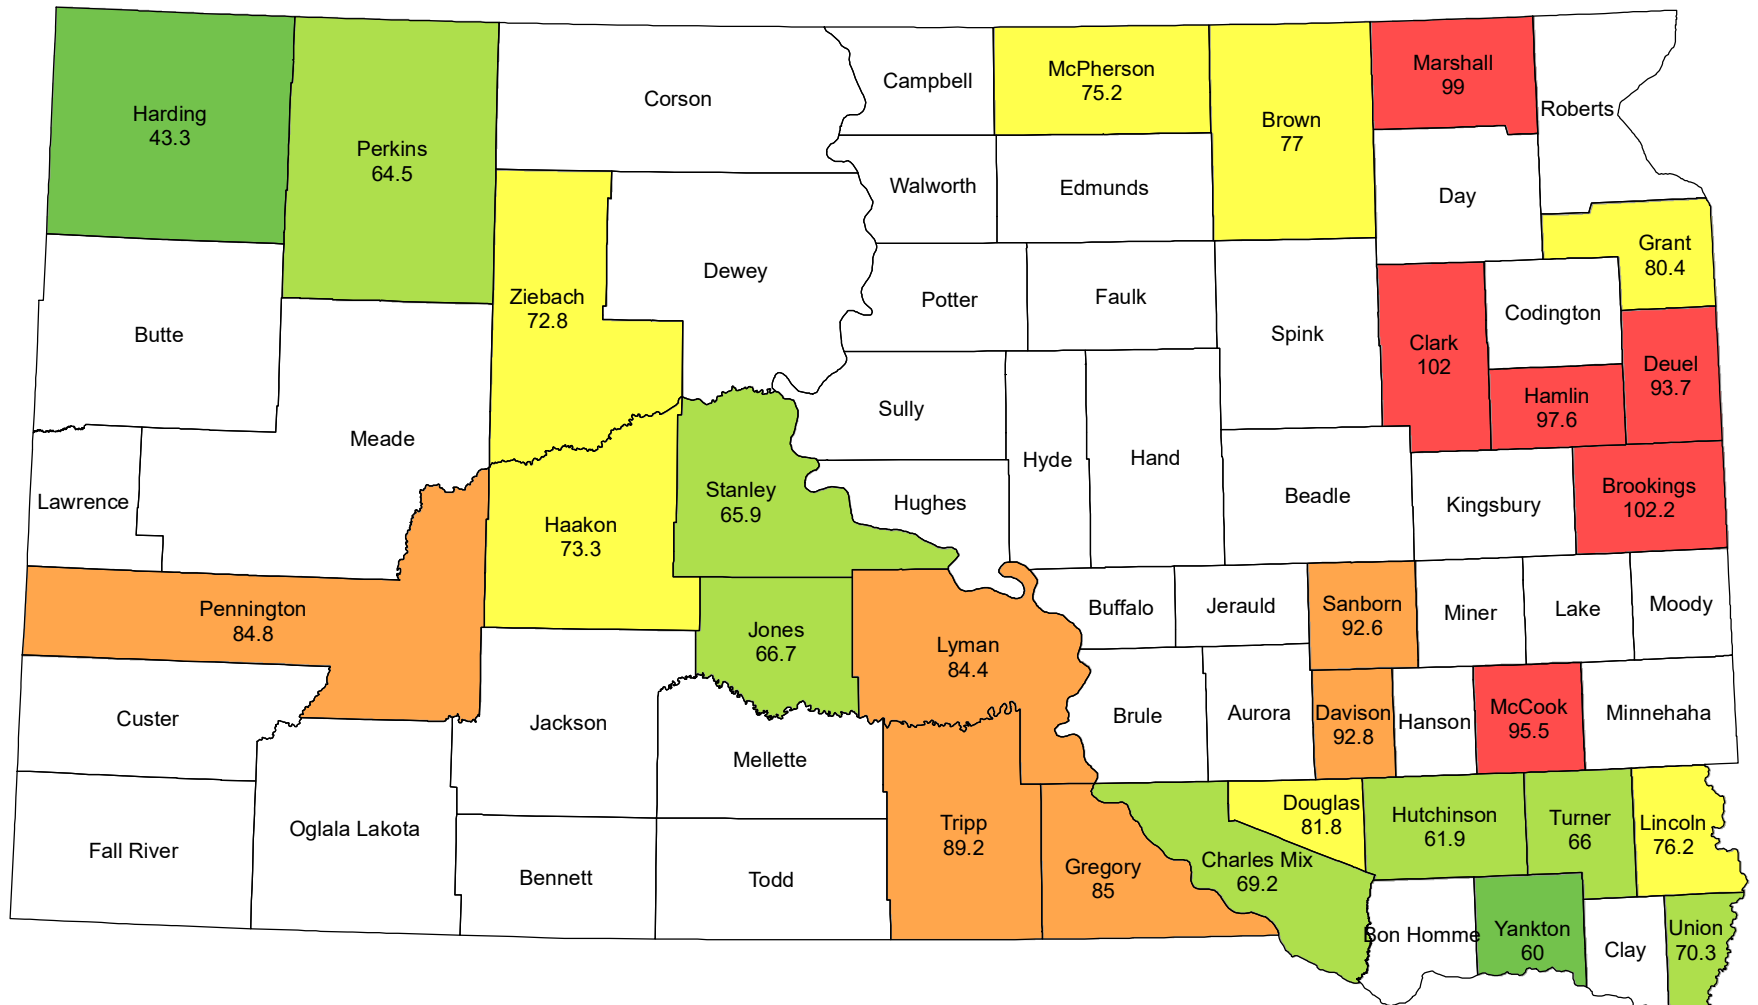

# 2018 Oat Yield South Dakota

Source: USDA National Agricultural Statistics Service  
December 13, 2018