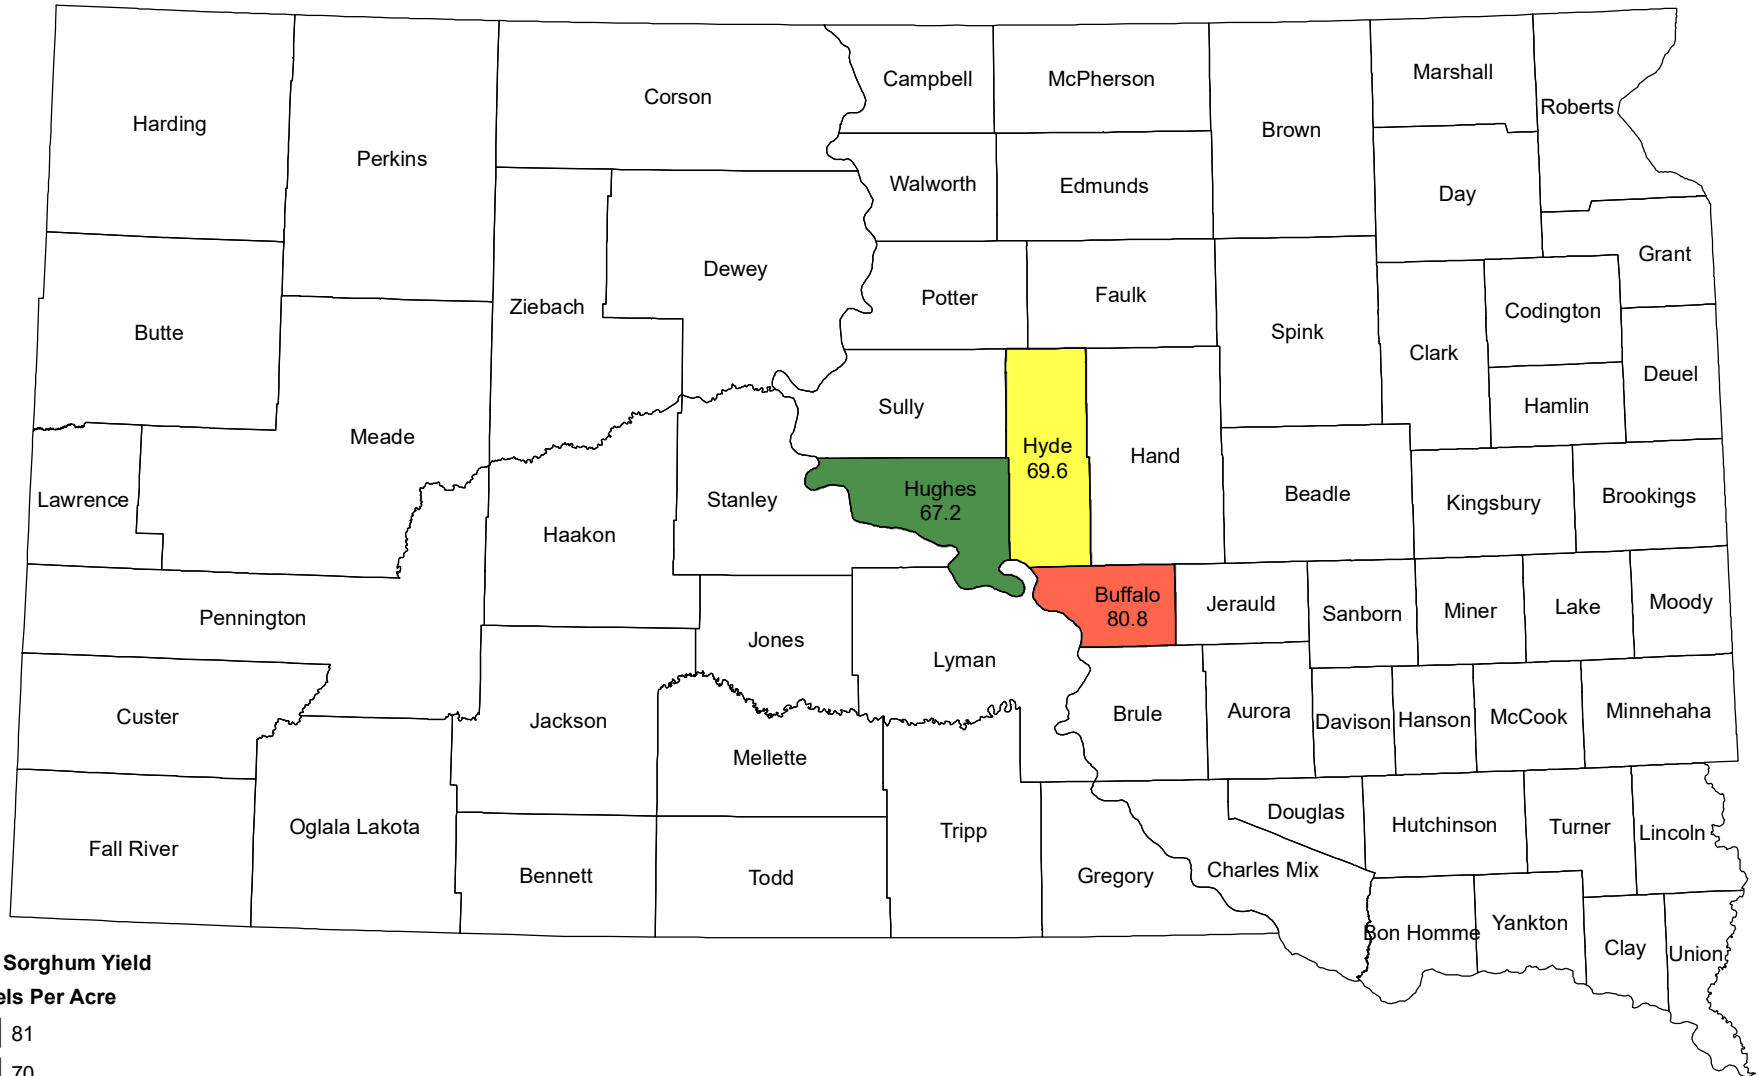

# 2018 Grain Sorghum Yield South Dakota

**Grain Sorghum Yield**  
**Bushels Per Acre**

- 81
- 70
- 67
- Not Published

0 15 30 60 90 120 Miles

Source: USDA National Agricultural Statistics Service  
March 21, 2019