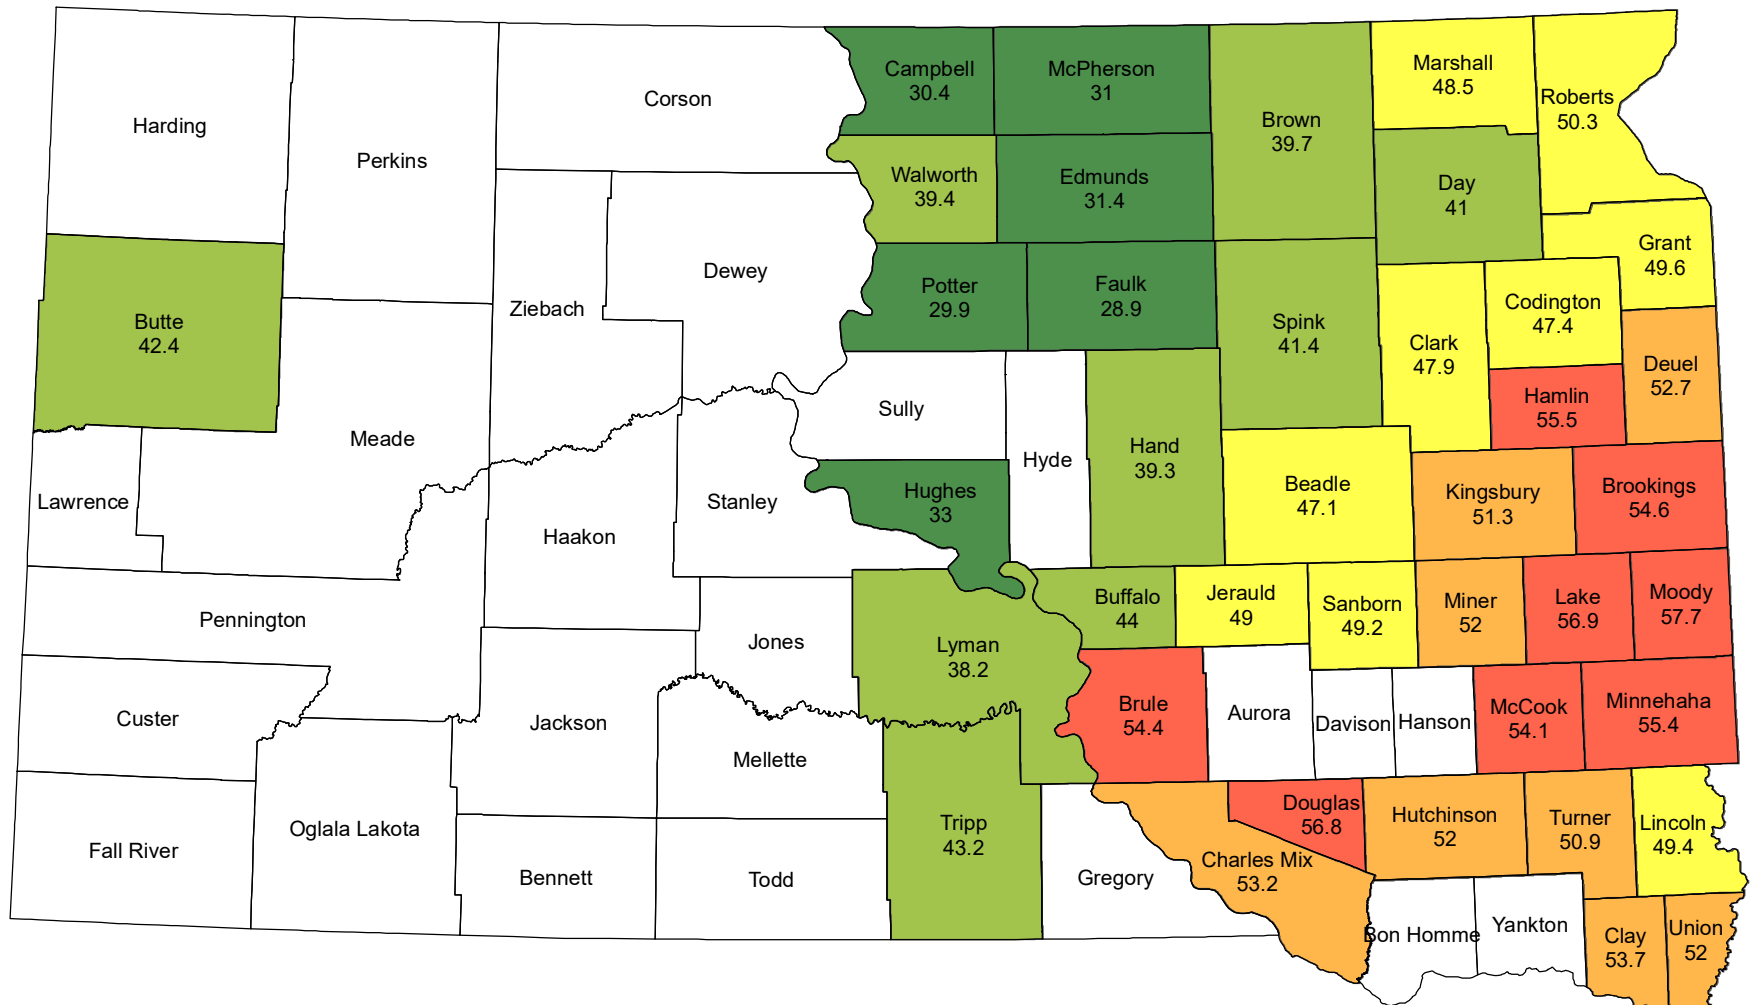

2018 Soybean Yield South Dakota

Source: USDA National Agricultural Statistics Service
March 21, 2019