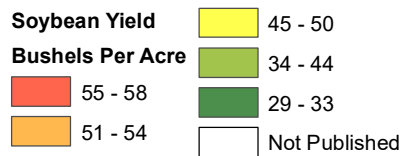

2018 Soybean Yield South Dakota

Source: USDA National Agricultural Statistics Service
March 21, 2019