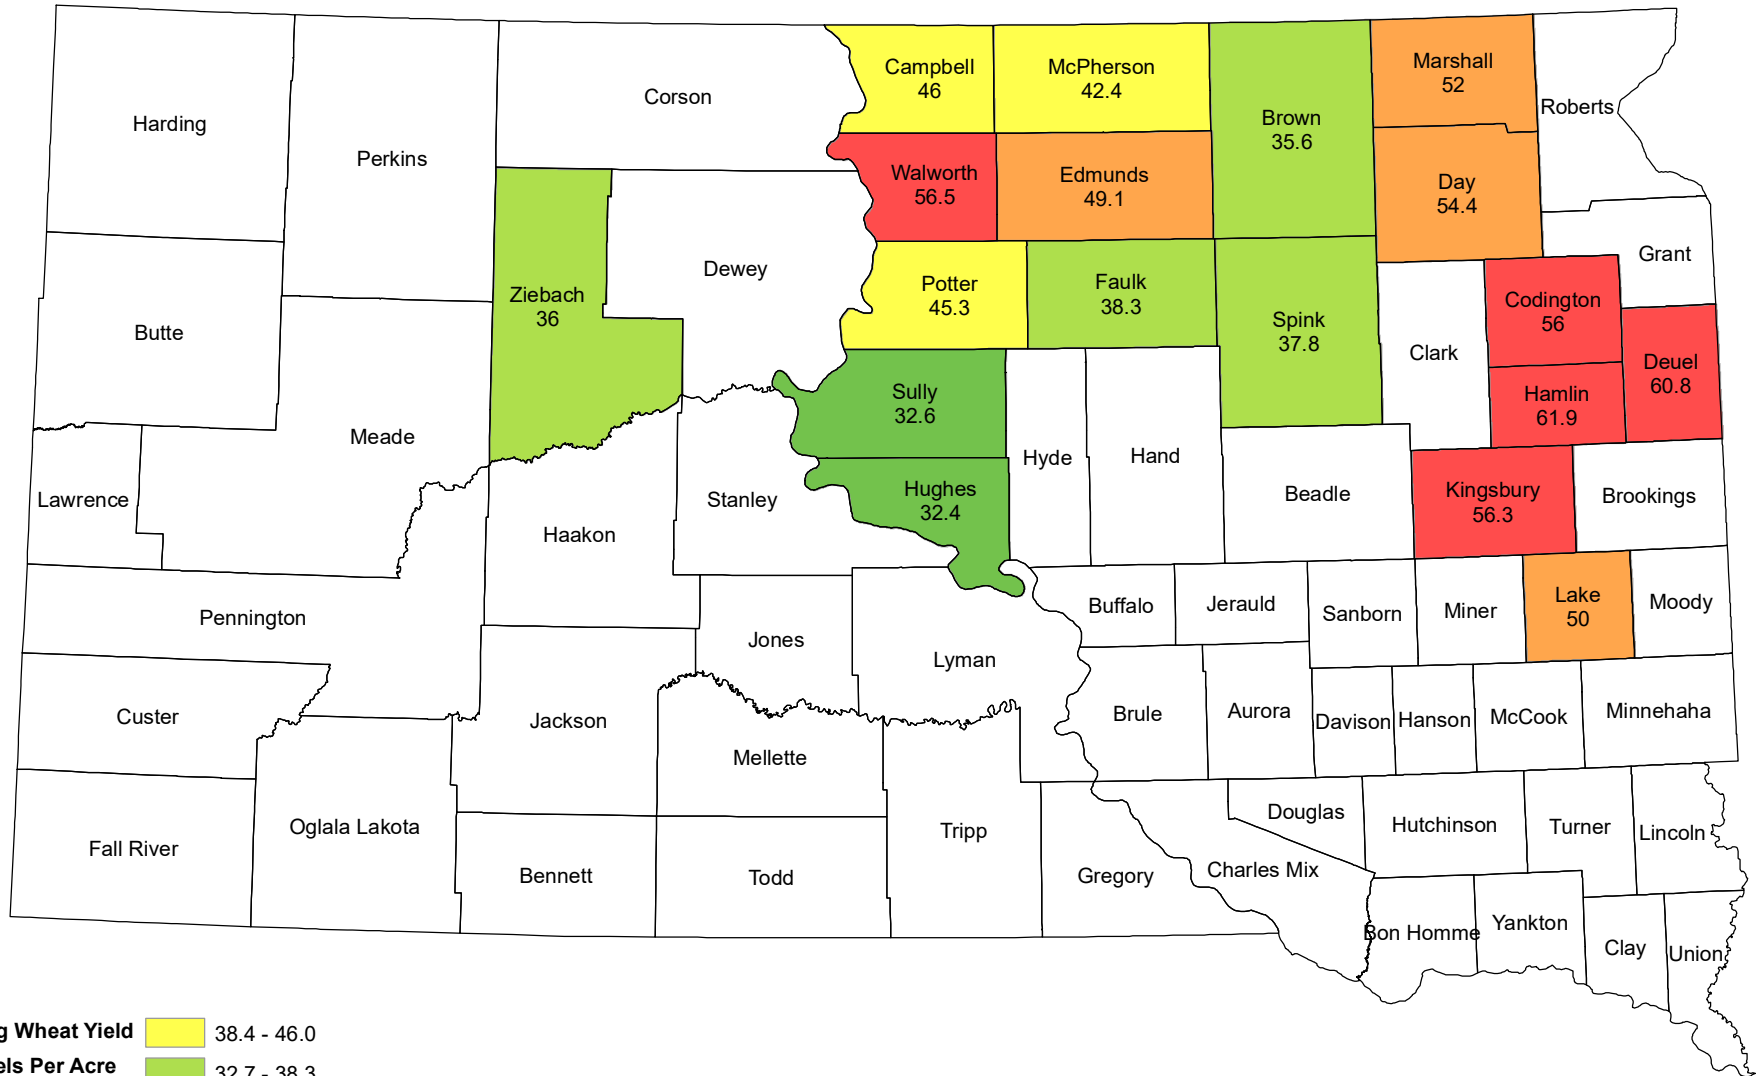

2018 Spring Wheat Yield South Dakota

Spring Wheat Yield
Bushels Per Acre

38.4 - 46.0
32.7 - 38.3
54.5 - 61.9
46.1 - 54.4
Not Published

Source: USDA National Agricultural Statistics Service
December 13, 2018