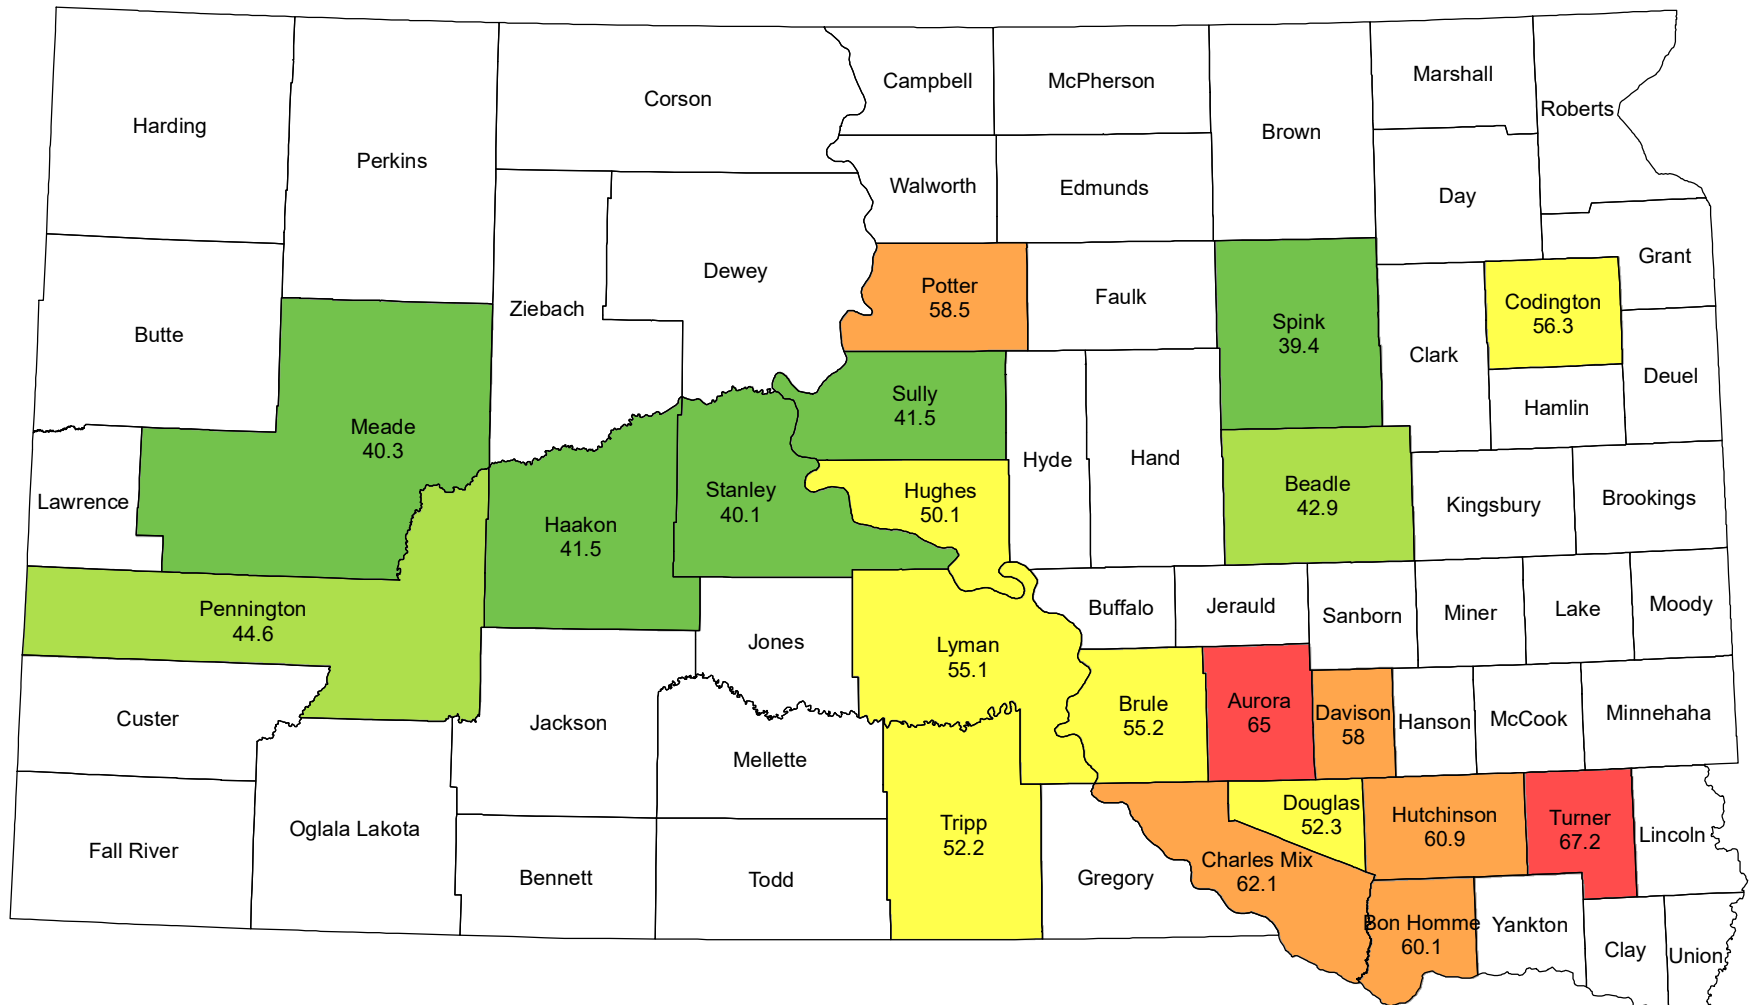

2018 Winter Wheat Yield South Dakota

Source: USDA National Agricultural Statistics Service
December 13, 2018