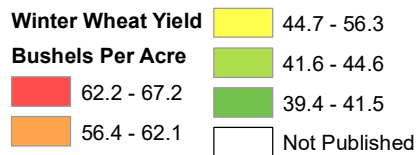

2018 Winter Wheat Yield South Dakota

Source: USDA National Agricultural Statistics Service
December 13, 2018