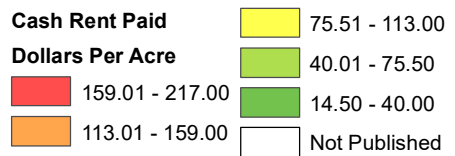

2019 Non-Irrigated Cropland Cash Rent Paid Per Acre South Dakota

Source: USDA National Agricultural Statistics Service
September 10, 2019

2019 Irrigated Cropland Cash Rent Paid Per Acre South Dakota

Source: USDA National Agricultural Statistics Service
September 10, 2019