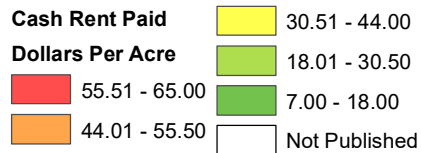

2019 Pasture Cash Rent Paid Per Acre South Dakota

Source: USDA National Agricultural Statistics Service
September 10, 2019