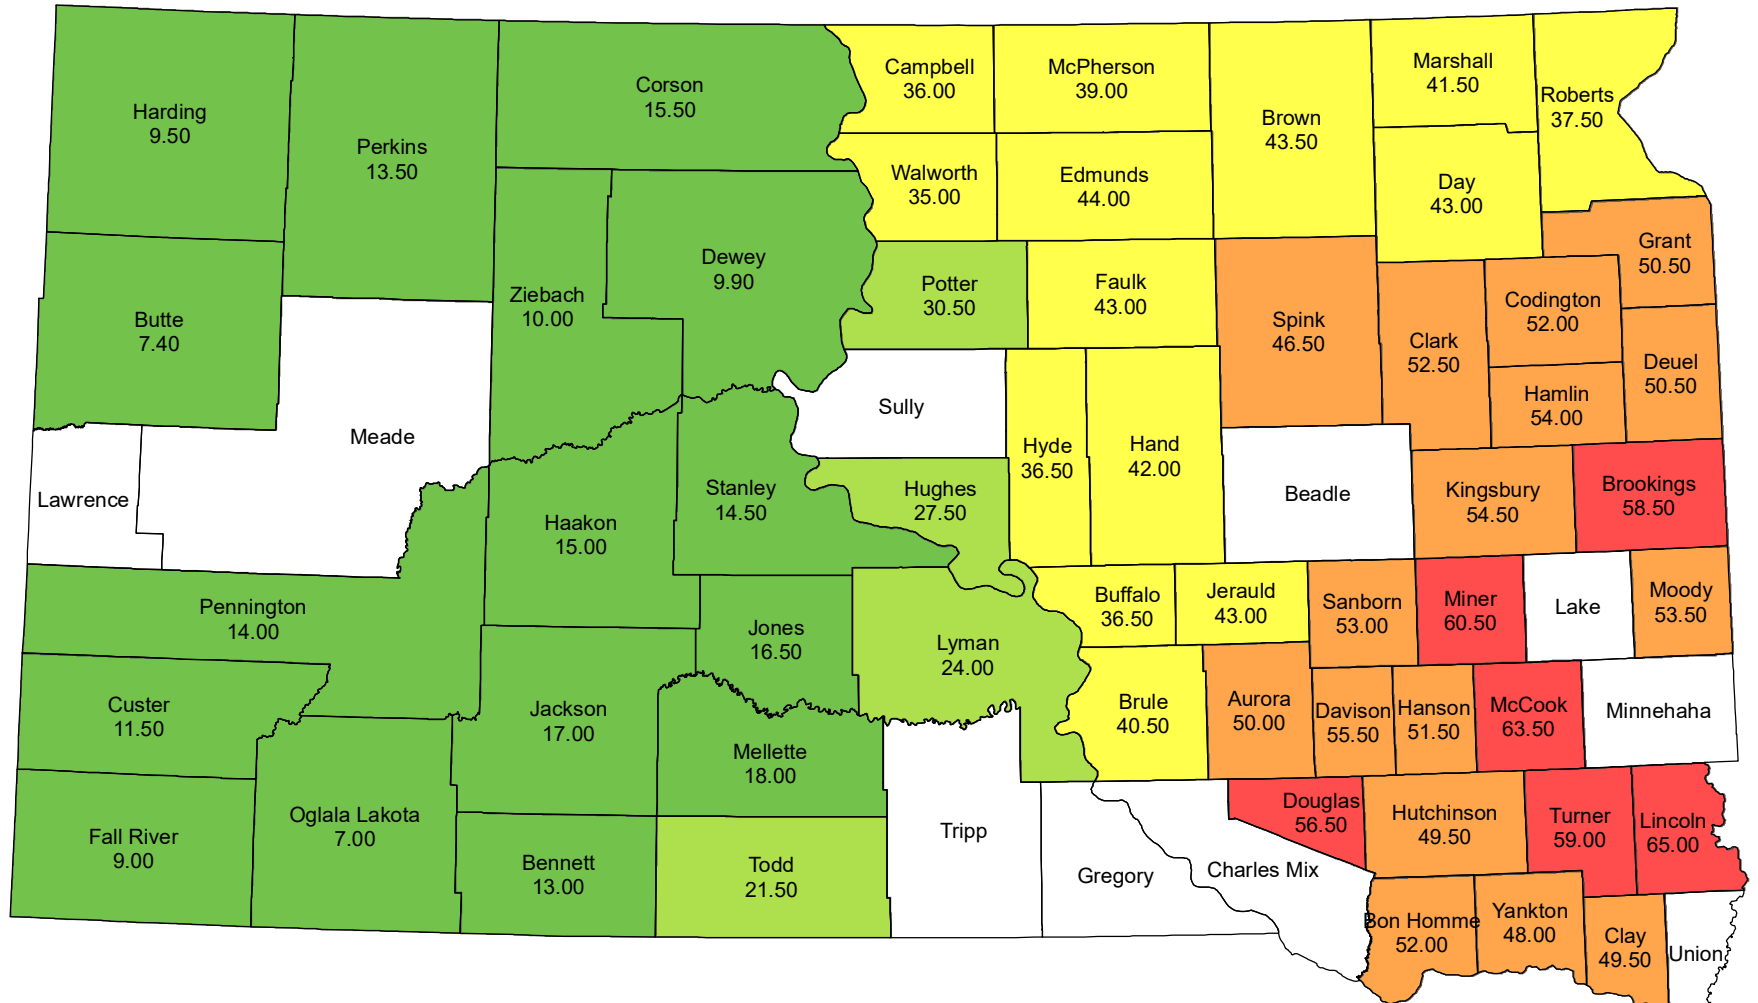

2019 Non-Irrigated Cropland Cash Rent Paid Per Acre South Dakota

Source: USDA National Agricultural Statistics Service
September 10, 2019

2019 Irrigated Cropland Cash Rent Paid Per Acre South Dakota

Source: USDA National Agricultural Statistics Service
September 10, 2019

2019 Pasture Cash Rent Paid Per Acre South Dakota

Source: USDA National Agricultural Statistics Service
September 10, 2019