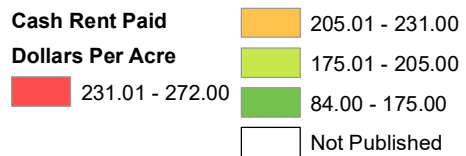

2019 Non-Irrigated Cropland Cash Rent Paid Per Acre South Dakota

Source: USDA National Agricultural Statistics Service
September 10, 2019

2019 Irrigated Cropland Cash Rent Paid Per Acre South Dakota

Source: USDA National Agricultural Statistics Service
September 10, 2019