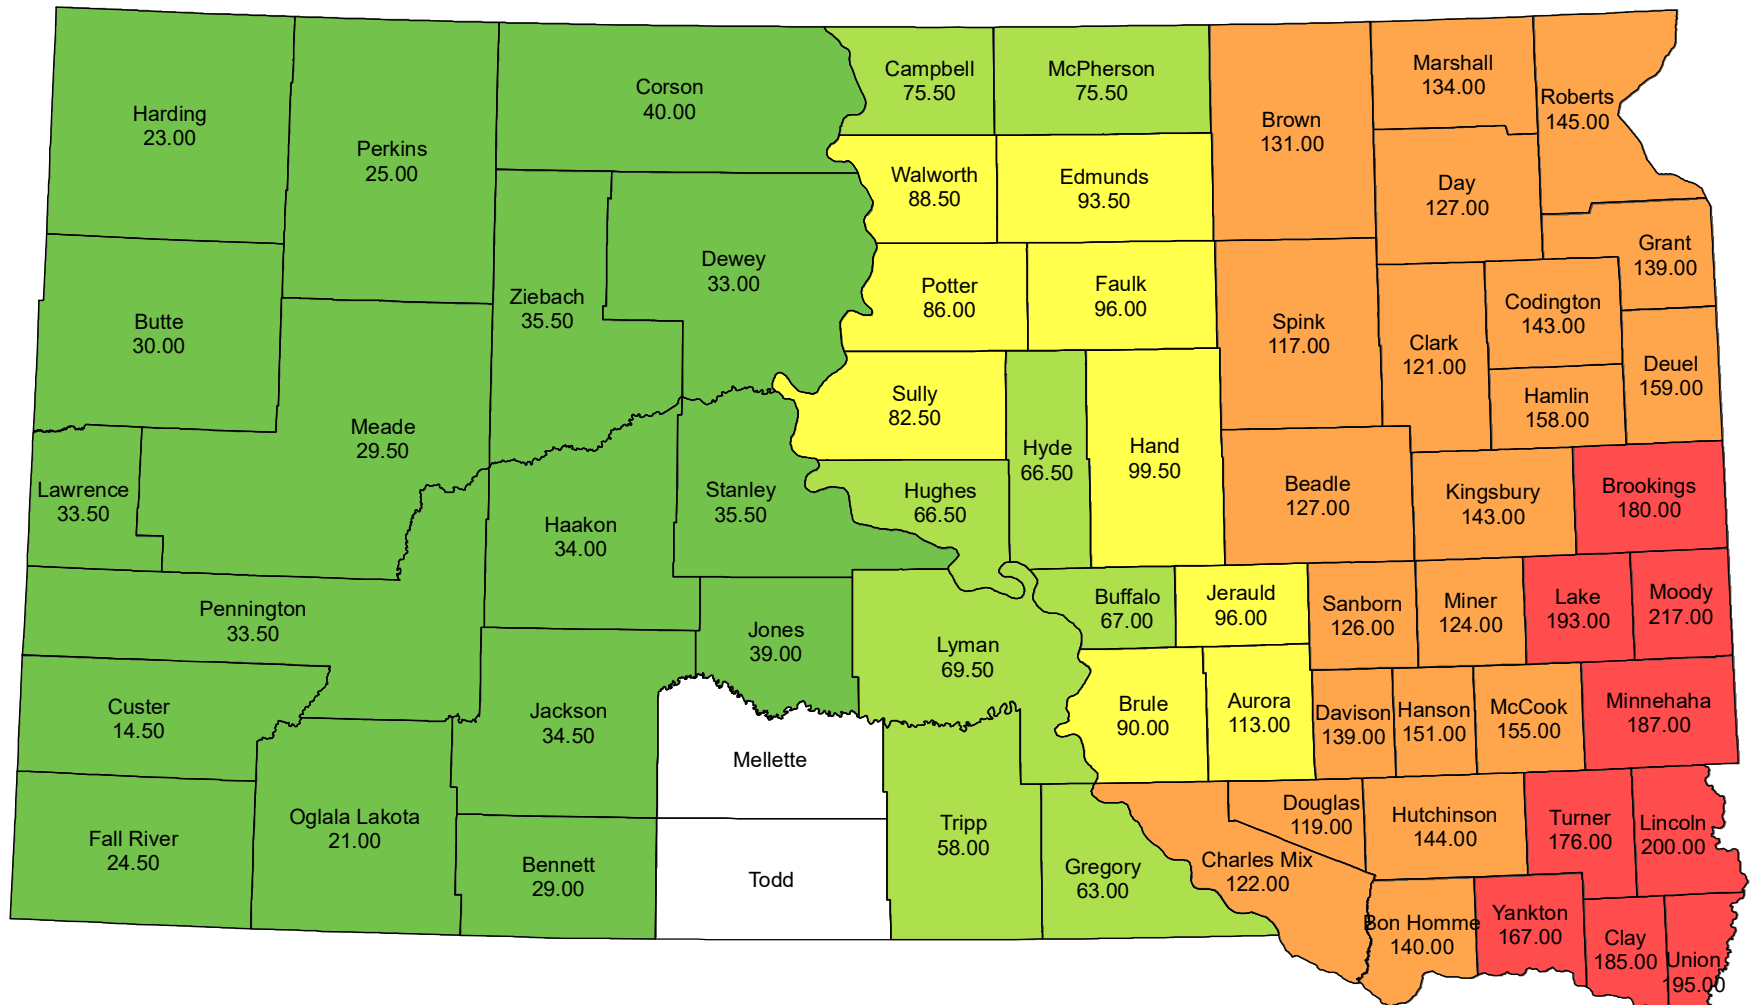

2019 Non-Irrigated Cropland Cash Rent Paid Per Acre South Dakota

Source: USDA National Agricultural Statistics Service
September 10, 2019

2019 Irrigated Cropland Cash Rent Paid Per Acre South Dakota

Source: USDA National Agricultural Statistics Service
September 10, 2019

2019 Pasture Cash Rent Paid Per Acre South Dakota

Source: USDA National Agricultural Statistics Service
September 10, 2019