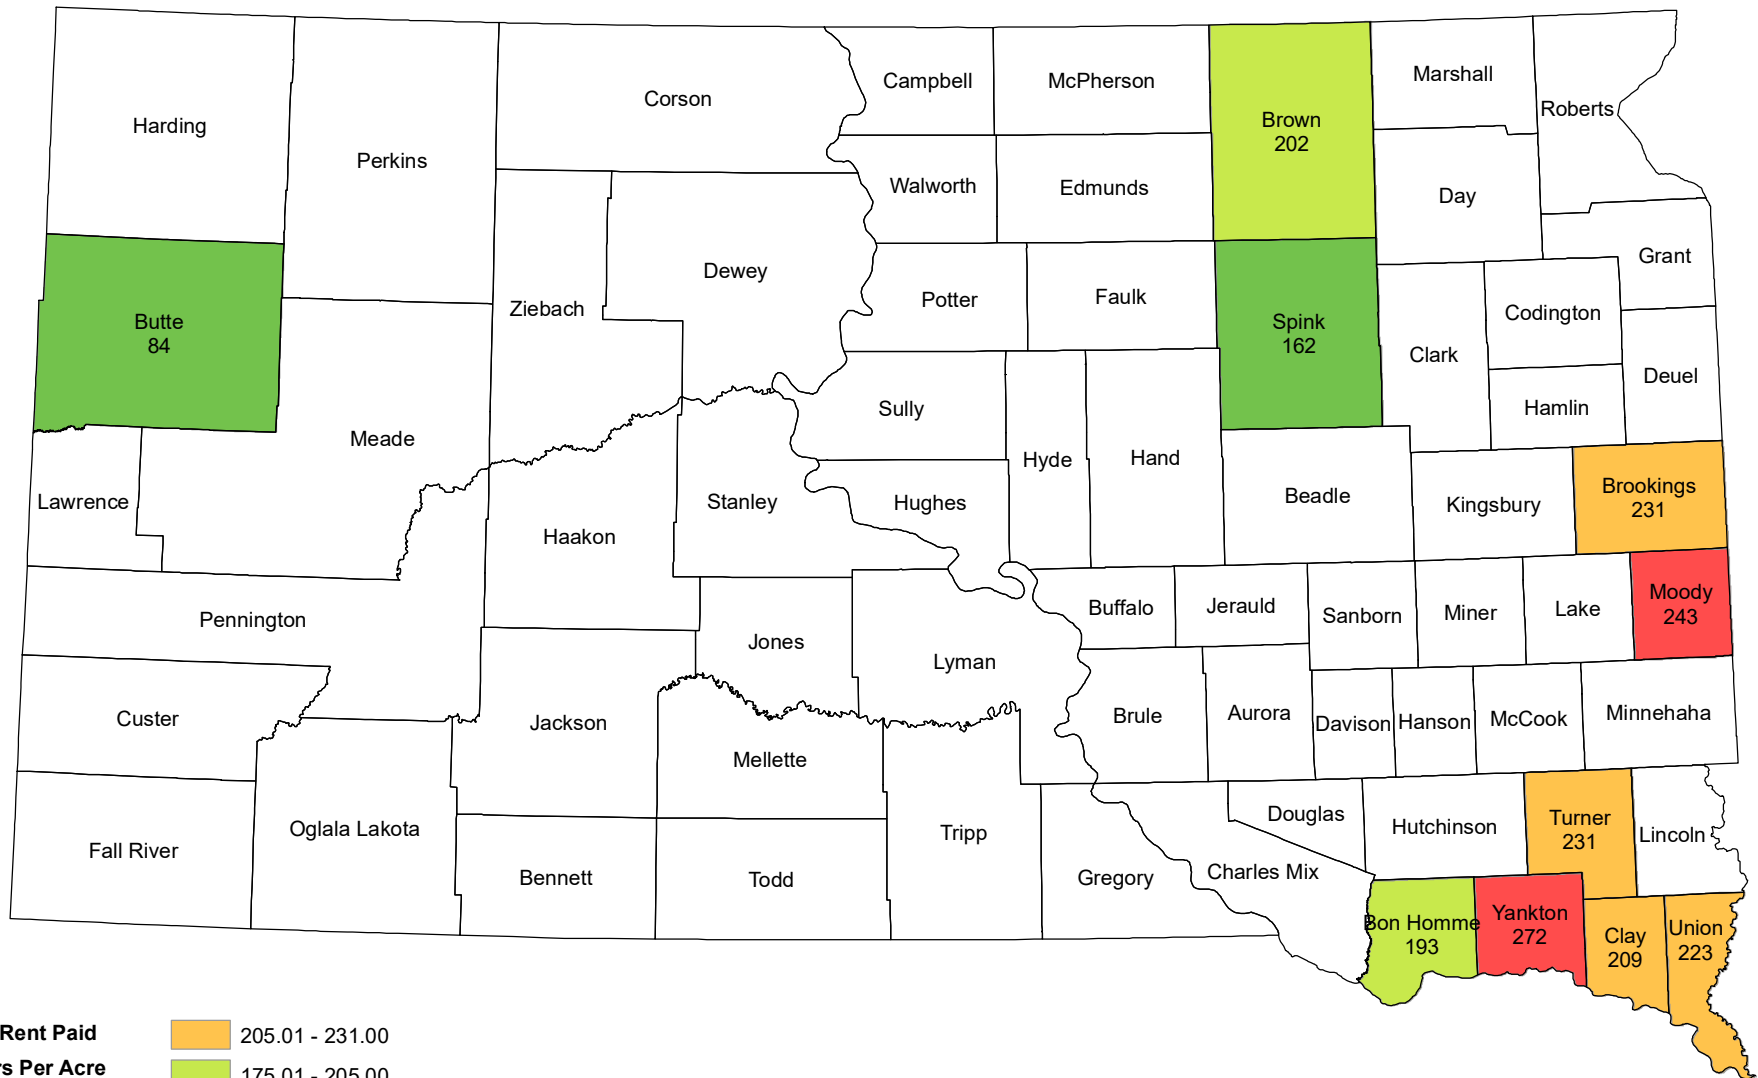

2019 Non-Irrigated Cropland Cash Rent Paid Per Acre South Dakota

Source: USDA National Agricultural Statistics Service
September 10, 2019

2019 Irrigated Cropland Cash Rent Paid Per Acre South Dakota

Source: USDA National Agricultural Statistics Service
September 10, 2019

2019 Pasture Cash Rent Paid Per Acre South Dakota

Source: USDA National Agricultural Statistics Service
September 10, 2019