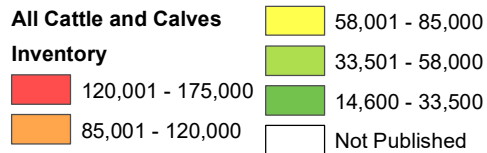

2019 All Cattle and Calves Inventory South Dakota

Source: USDA National Agricultural Statistics Service
June 13, 2019

2019 Milk Cow Inventory South Dakota

Milk Cow Inventory

2201 - 3400
1001 - 2200
8701 - 17800
3401 - 8700
Not Published