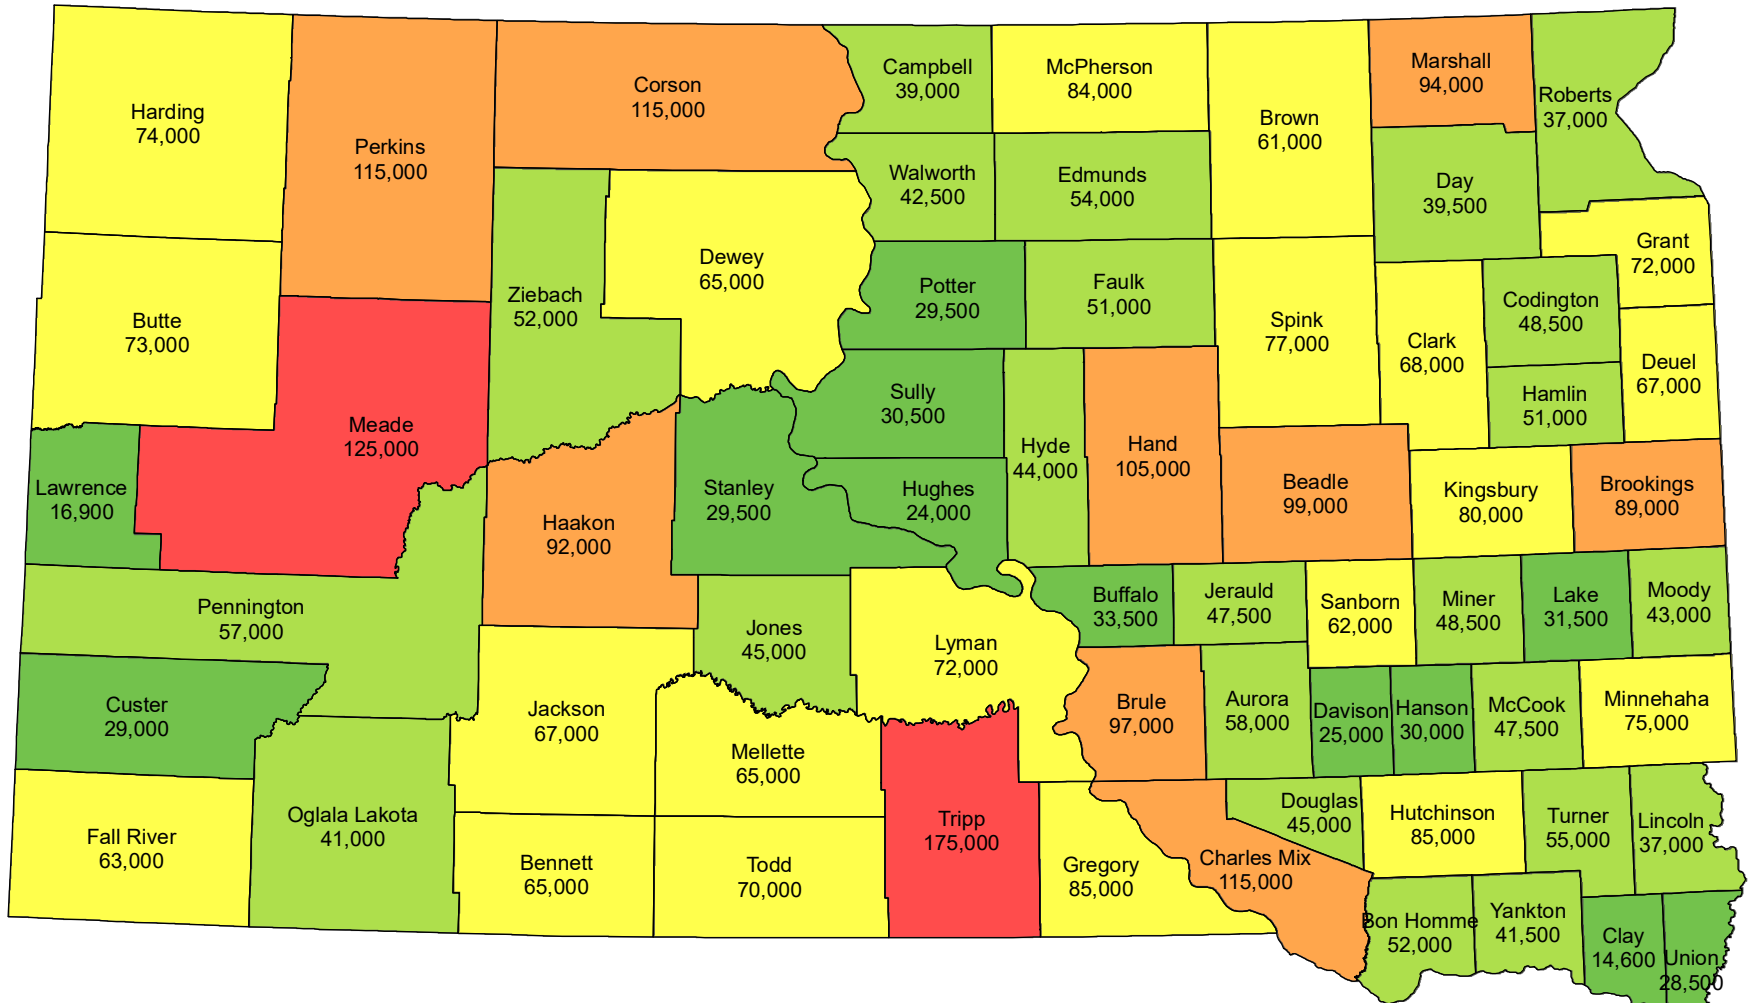

2019 All Cattle and Calves Inventory South Dakota

Source: USDA National Agricultural Statistics Service
June 13, 2019

2019 Milk Cow Inventory South Dakota

Milk Cow Inventory

2201 - 3400
1001 - 2200
8701 - 17800
3401 - 8700
Not Published