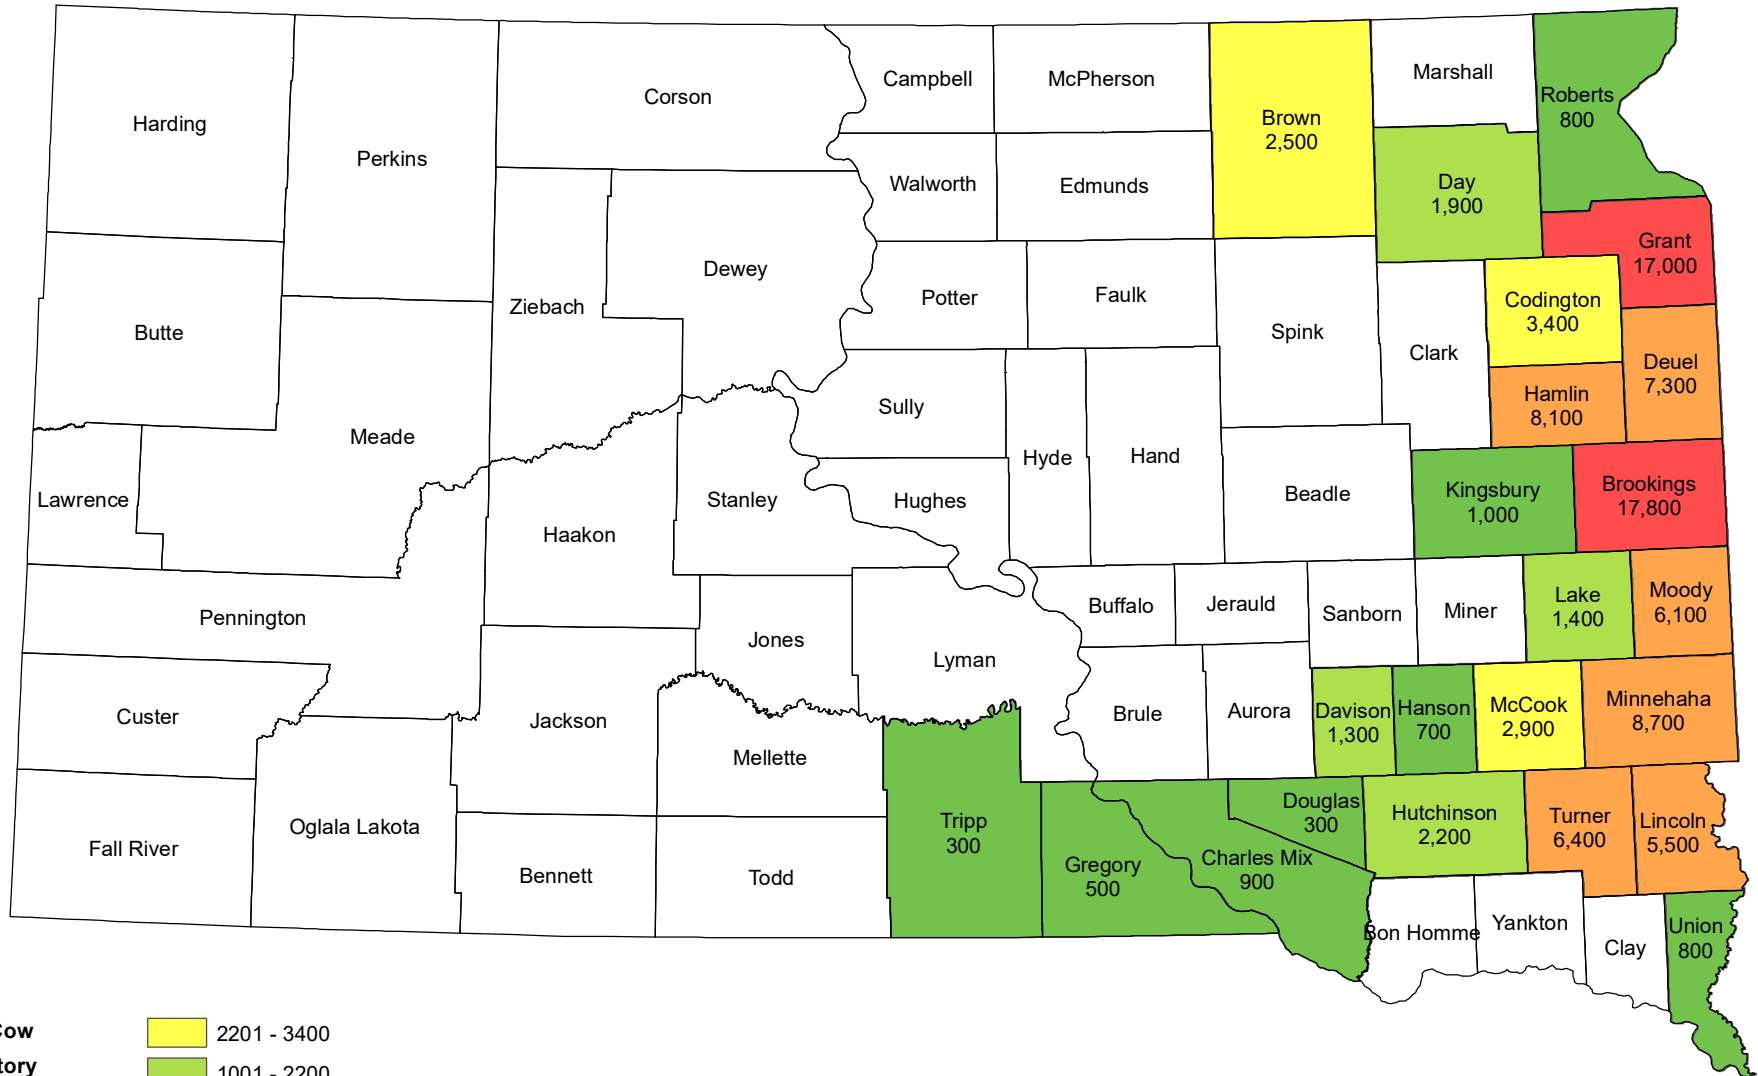

2019 All Cattle and Calves Inventory South Dakota

Source: USDA National Agricultural Statistics Service
June 13, 2019

2019 Milk Cow Inventory South Dakota

Milk Cow Inventory

2201 - 3400
1001 - 2200
8701 - 17800
3401 - 8700
Not Published