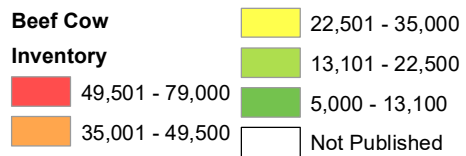

2021 All Cattle and Calves Inventory South Dakota

Source: USDA National Agricultural Statistics Service
May 10, 2021

2021 Beef Cow Inventory South Dakota

Source: USDA National Agricultural Statistics Service
May 10, 2021