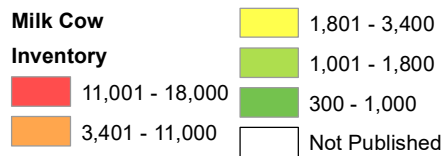

2021 Milk Cow Inventory South Dakota

Source: USDA National Agricultural Statistics Service
May 10, 2021