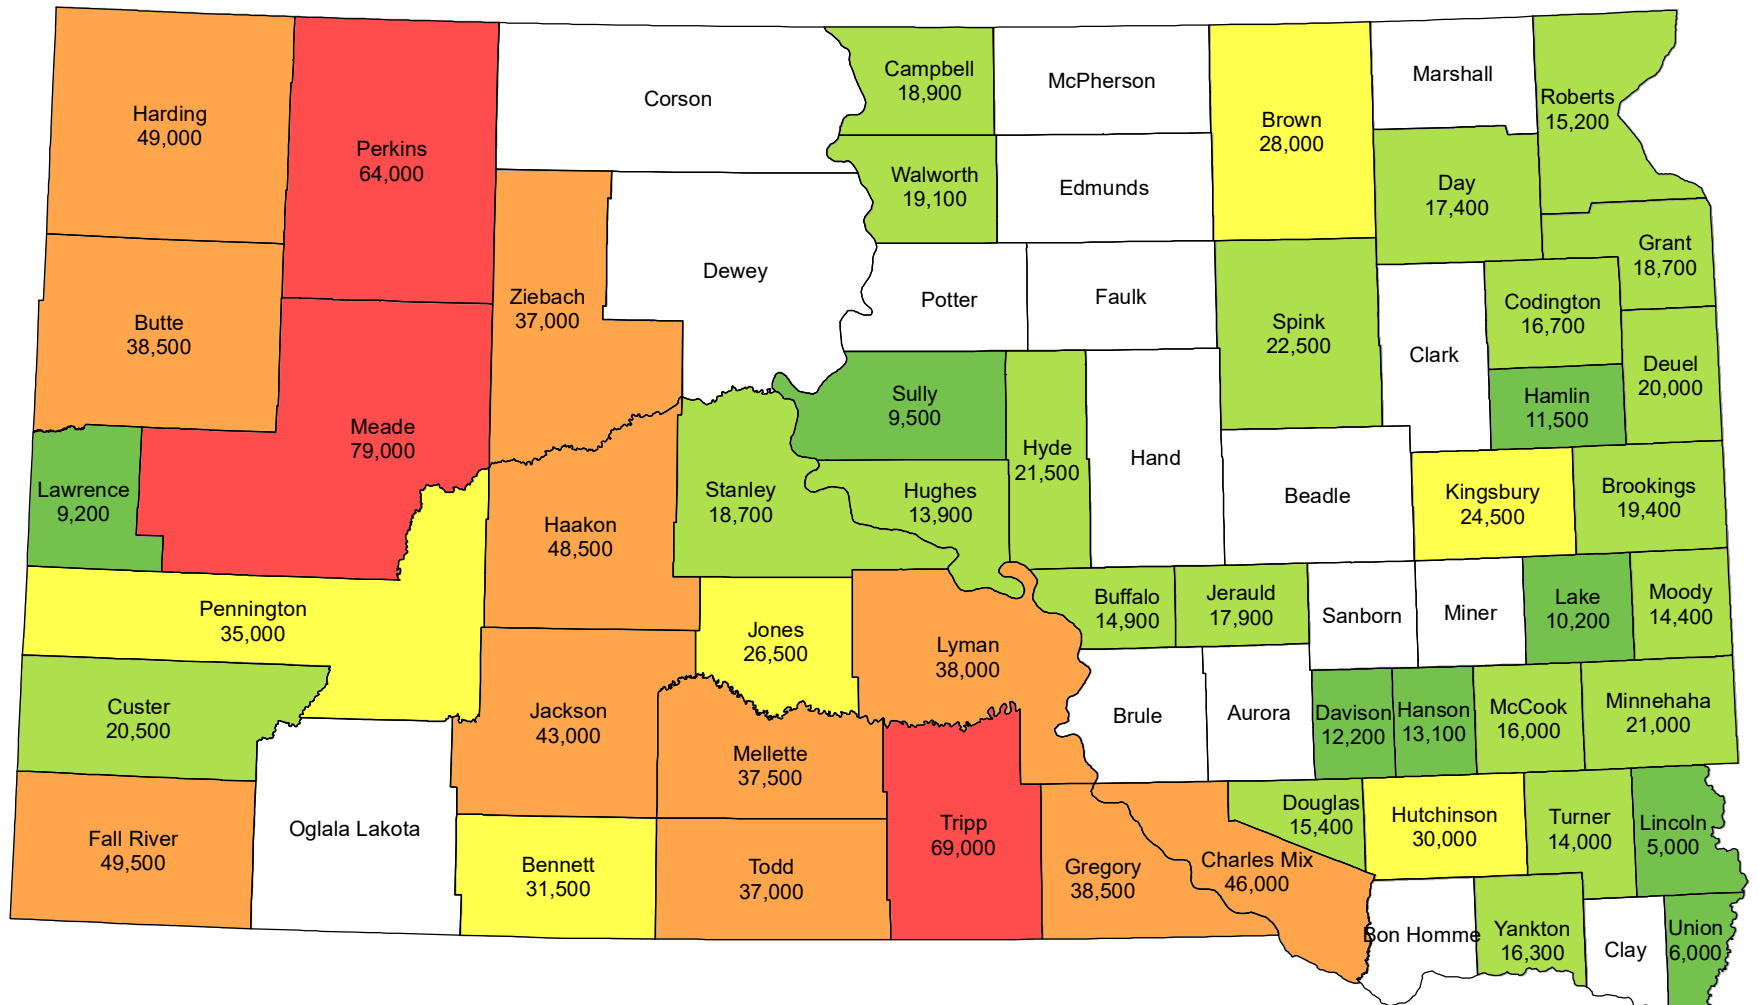

2021 All Cattle and Calves Inventory South Dakota

Source: USDA National Agricultural Statistics Service
May 10, 2021

2021 Beef Cow Inventory South Dakota

Source: USDA National Agricultural Statistics Service
May 10, 2021

2021 Milk Cow Inventory South Dakota

Source: USDA National Agricultural Statistics Service
May 10, 2021