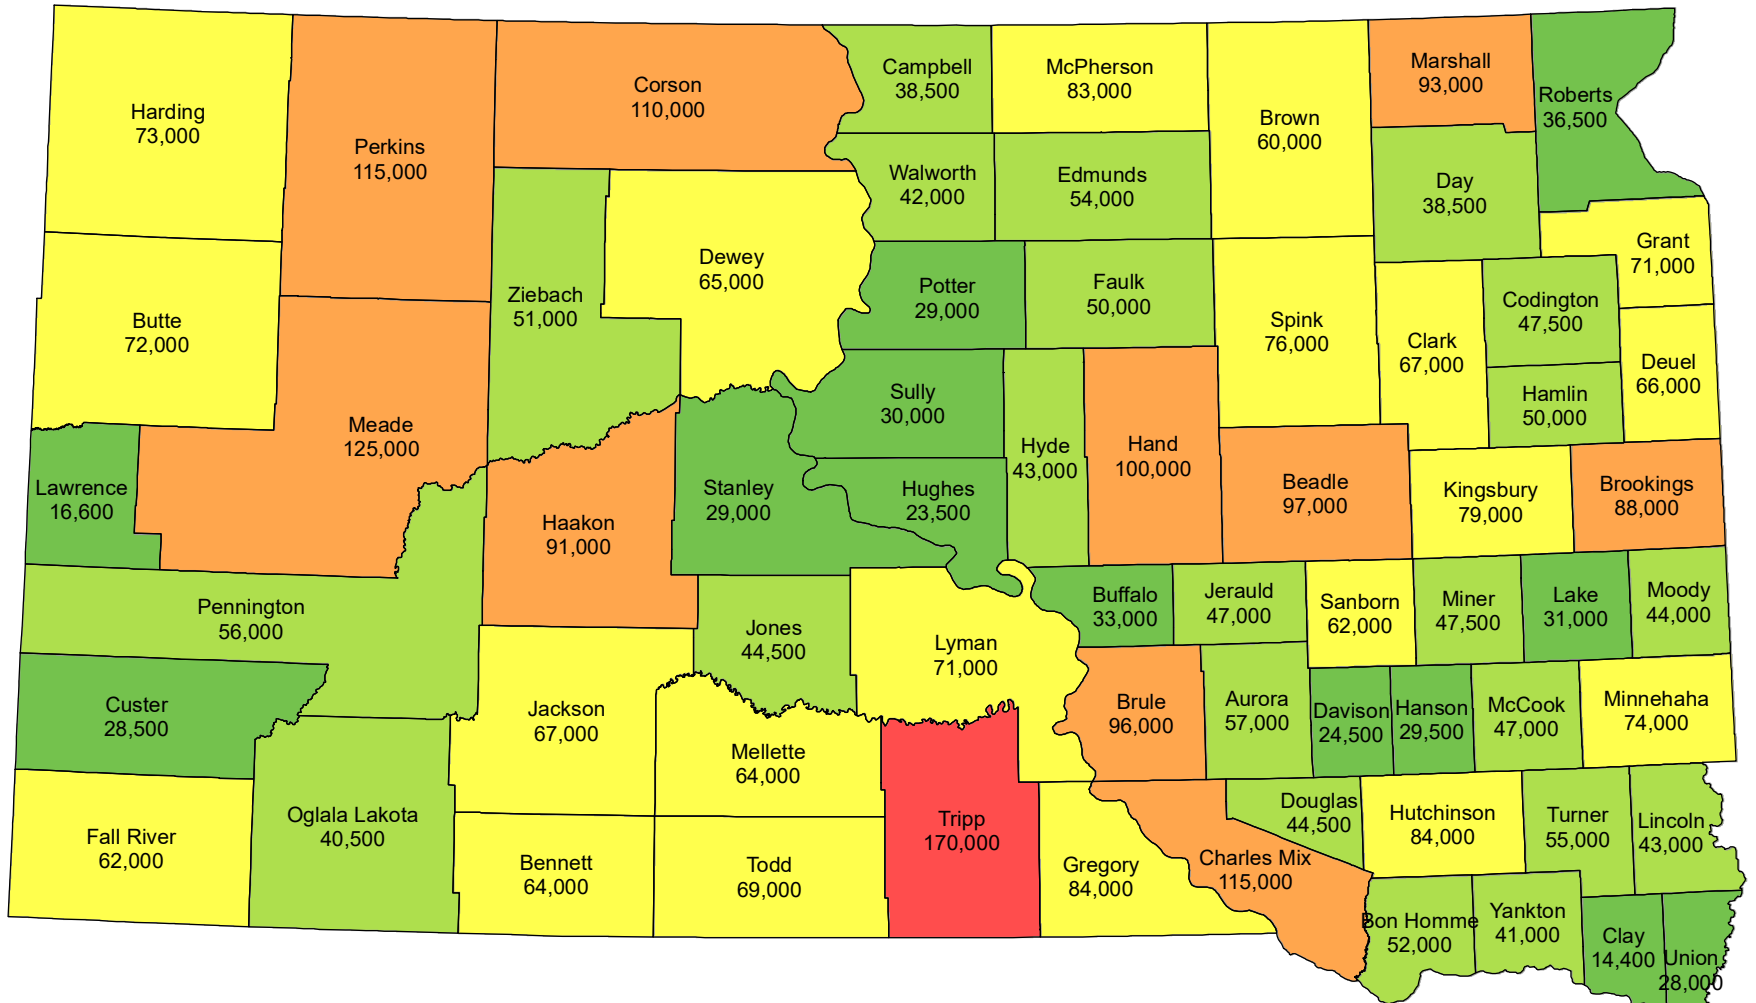

2021 All Cattle and Calves Inventory South Dakota

Source: USDA National Agricultural Statistics Service
May 10, 2021

2021 Beef Cow Inventory South Dakota

Source: USDA National Agricultural Statistics Service
May 10, 2021

2021 Milk Cow Inventory South Dakota

Source: USDA National Agricultural Statistics Service
May 10, 2021