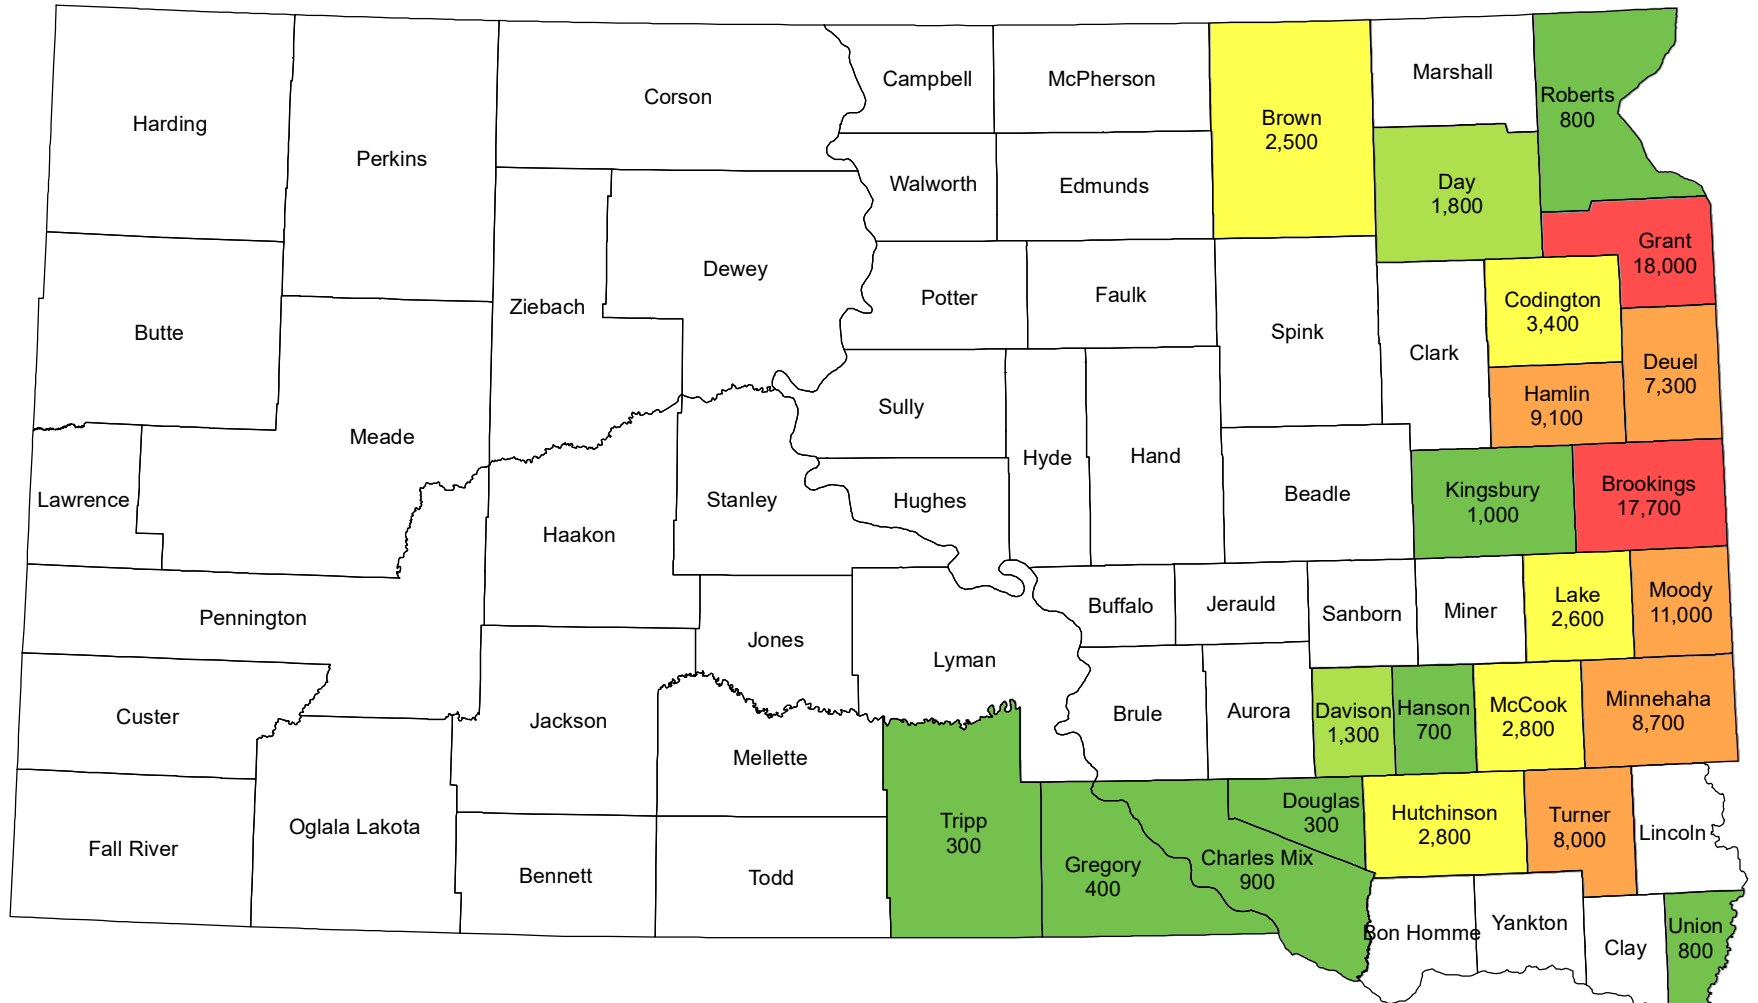

2021 All Cattle and Calves Inventory South Dakota

Source: USDA National Agricultural Statistics Service
May 10, 2021

2021 Beef Cow Inventory South Dakota

Source: USDA National Agricultural Statistics Service
May 10, 2021

2021 Milk Cow Inventory South Dakota

Source: USDA National Agricultural Statistics Service
May 10, 2021