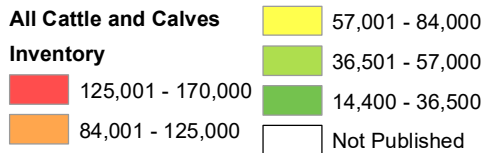

2021 All Cattle and Calves Inventory South Dakota

Source: USDA National Agricultural Statistics Service
May 10, 2021

2021 Beef Cow Inventory South Dakota

Source: USDA National Agricultural Statistics Service
May 10, 2021