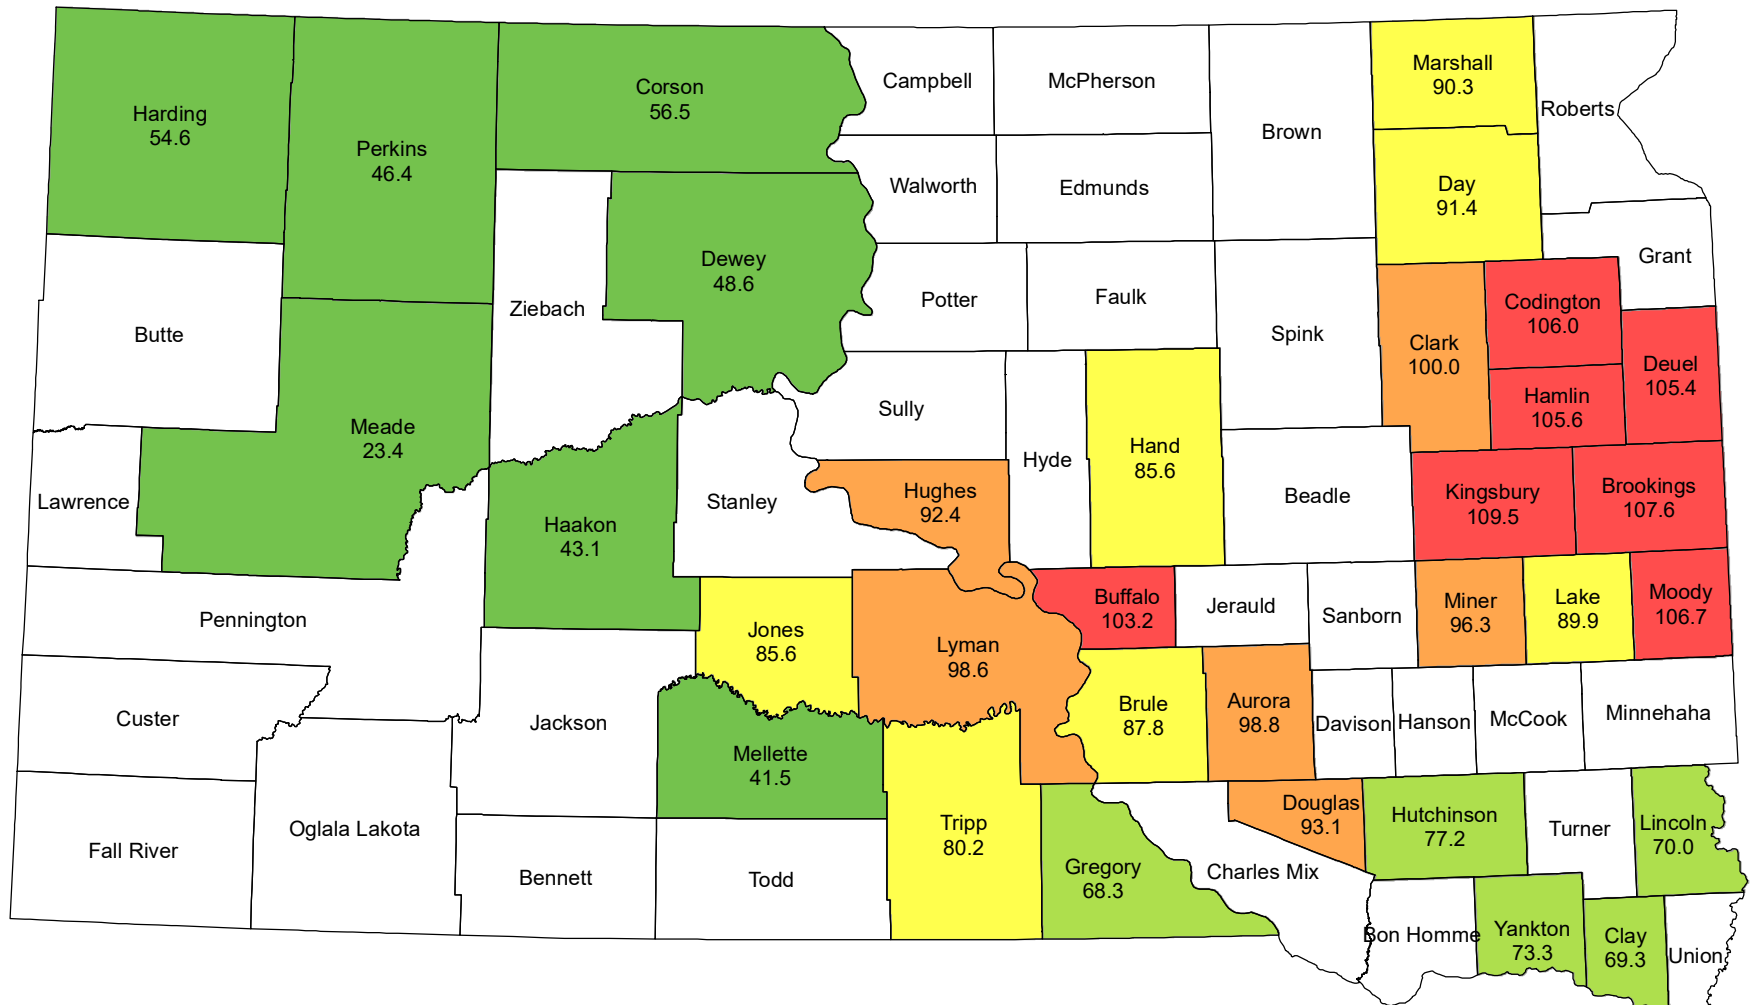

2022 Oat Yield South Dakota

Source: USDA National Agricultural Statistics Service
December 15, 2022