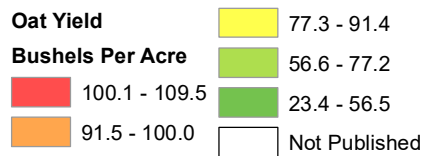

2022 Oat Yield South Dakota

Source: USDA National Agricultural Statistics Service
December 15, 2022