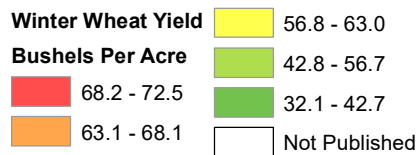

# 2022 Winter Wheat Yield South Dakota

Source: USDA National Agricultural Statistics Service  
December 15, 2022