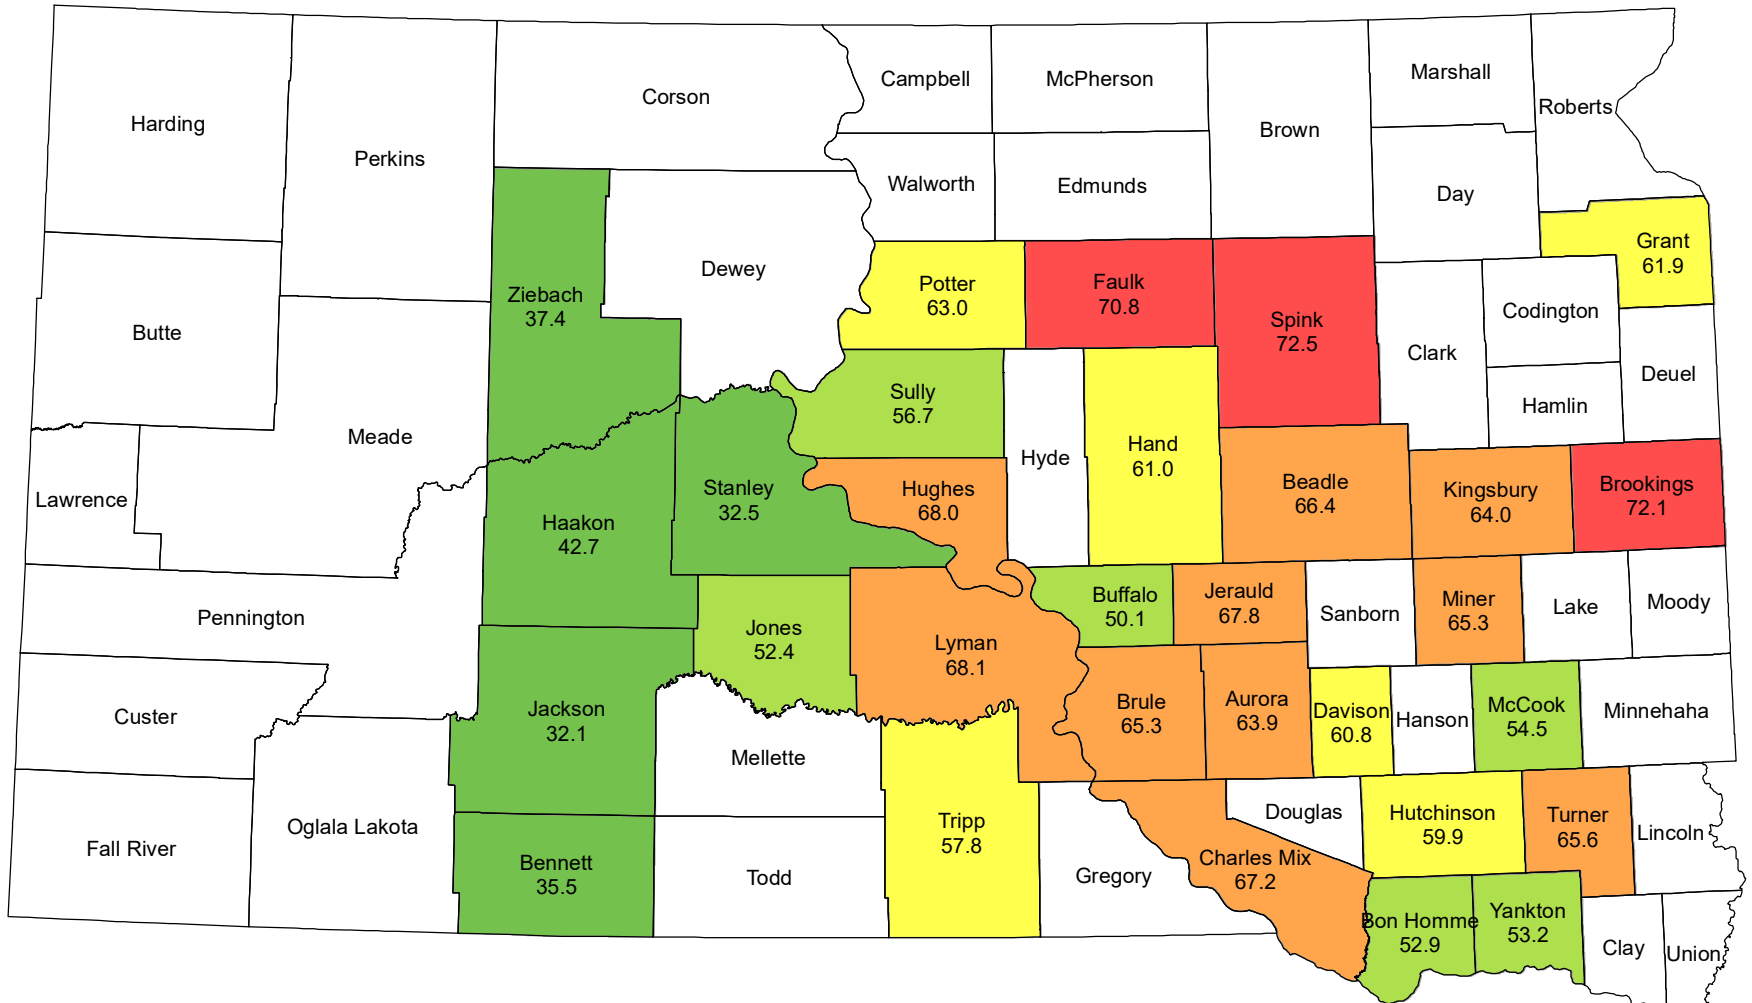

# 2022 Winter Wheat Yield South Dakota

Source: USDA National Agricultural Statistics Service  
December 15, 2022