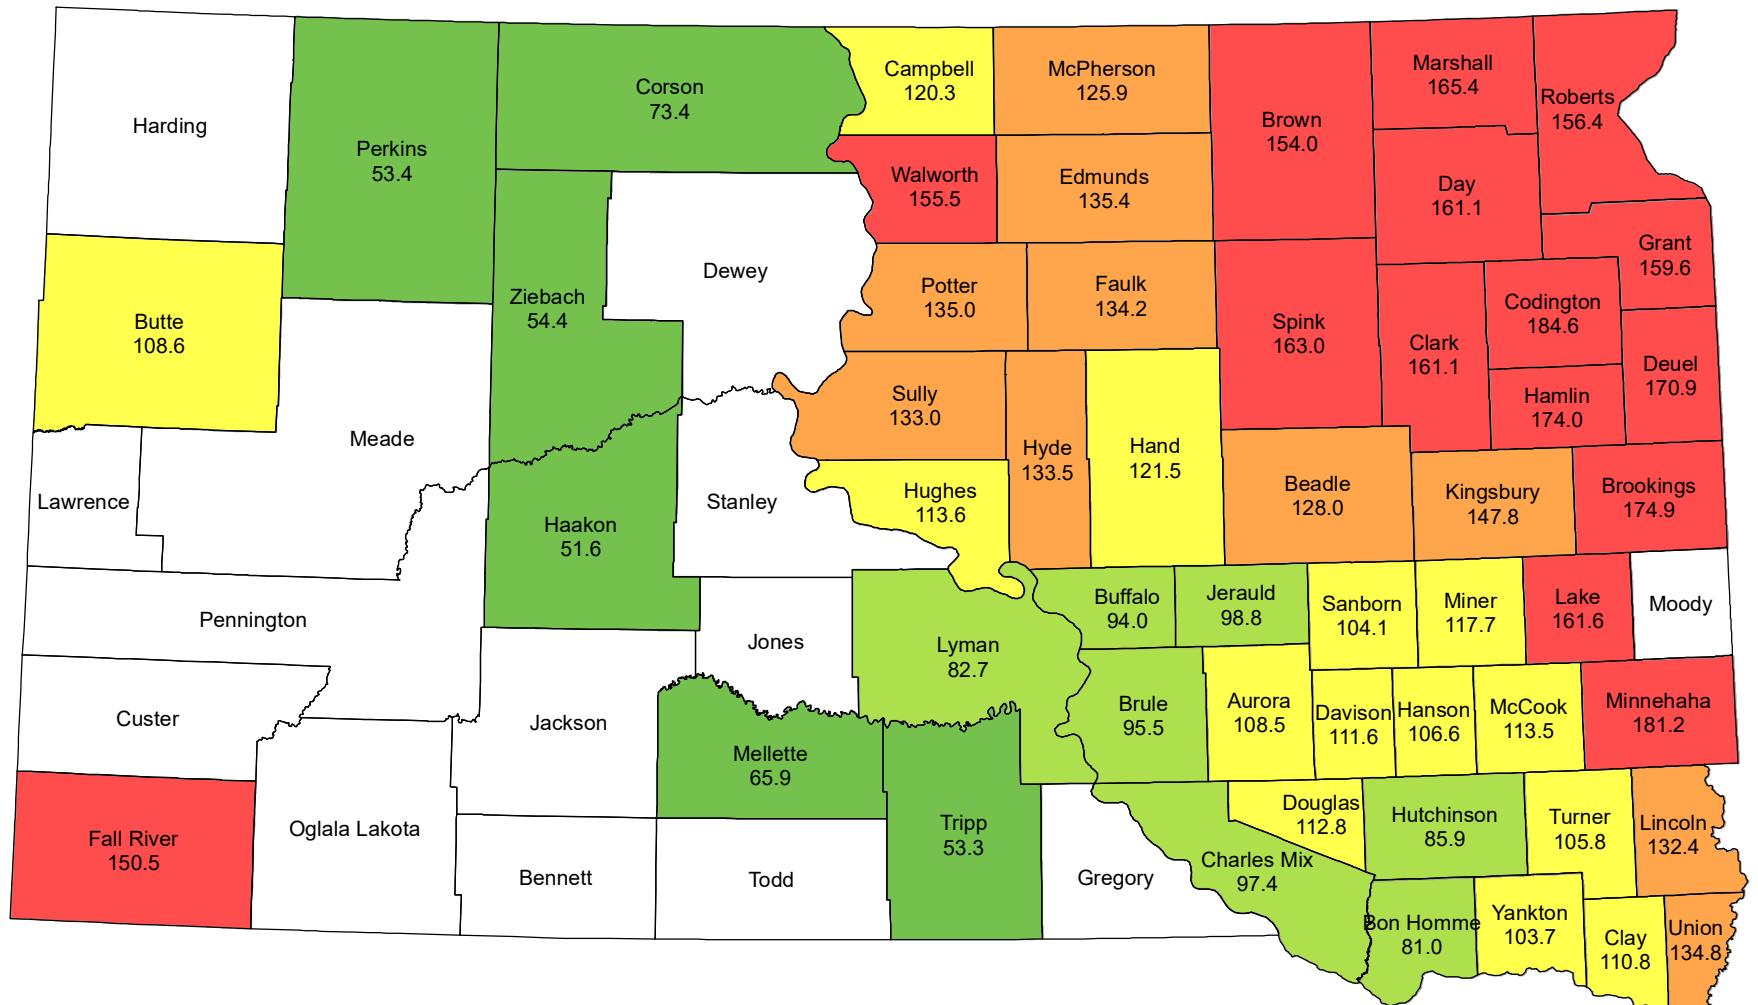

2022 Corn Yield South Dakota

Source: USDA National Agricultural Statistics Service
February 24, 2023