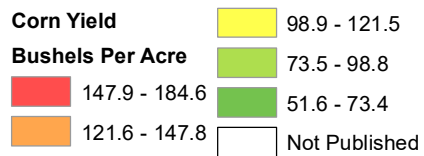

2022 Corn Yield South Dakota

Source: USDA National Agricultural Statistics Service
February 24, 2023