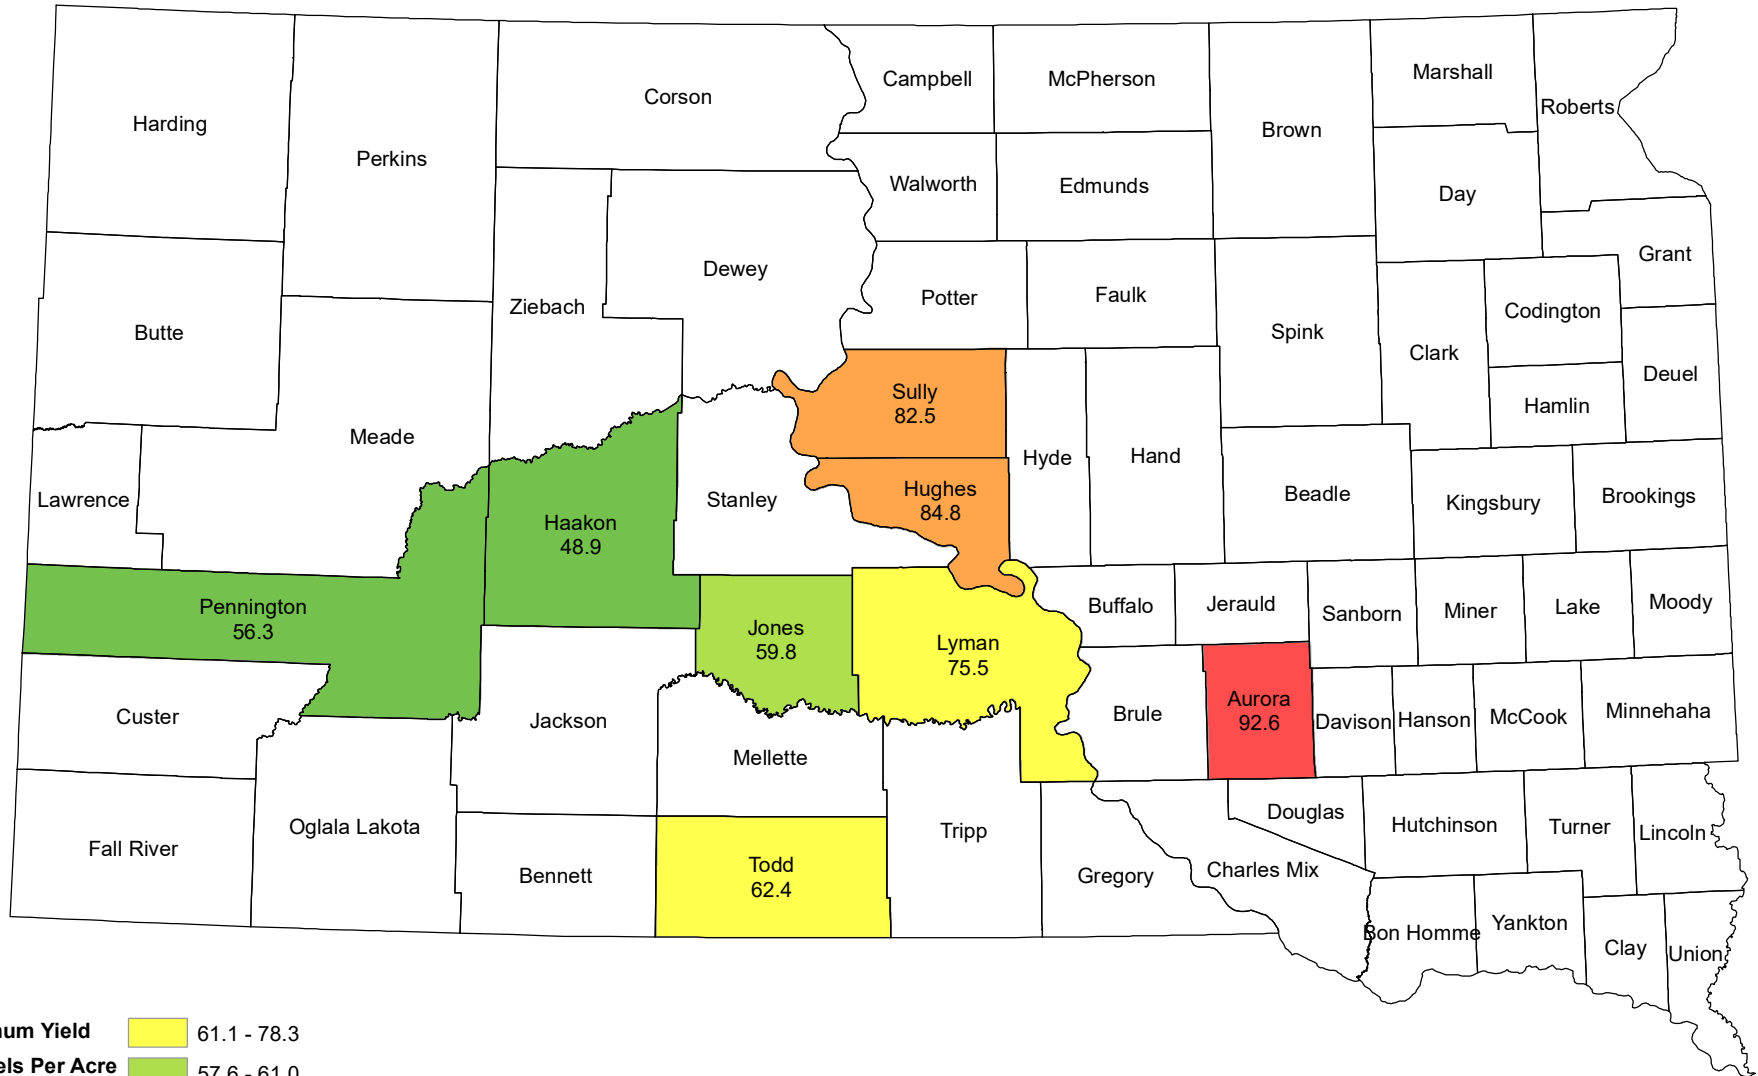

2022 Sorghum Yield South Dakota

Sorghum Yield
Bushels Per Acre

84.9 - 92.6	61.1 - 78.3
78.4 - 84.8	57.6 - 61.0
	48.9 - 57.5
	Not Published

Source: USDA National Agricultural Statistics Service
February 24, 2023