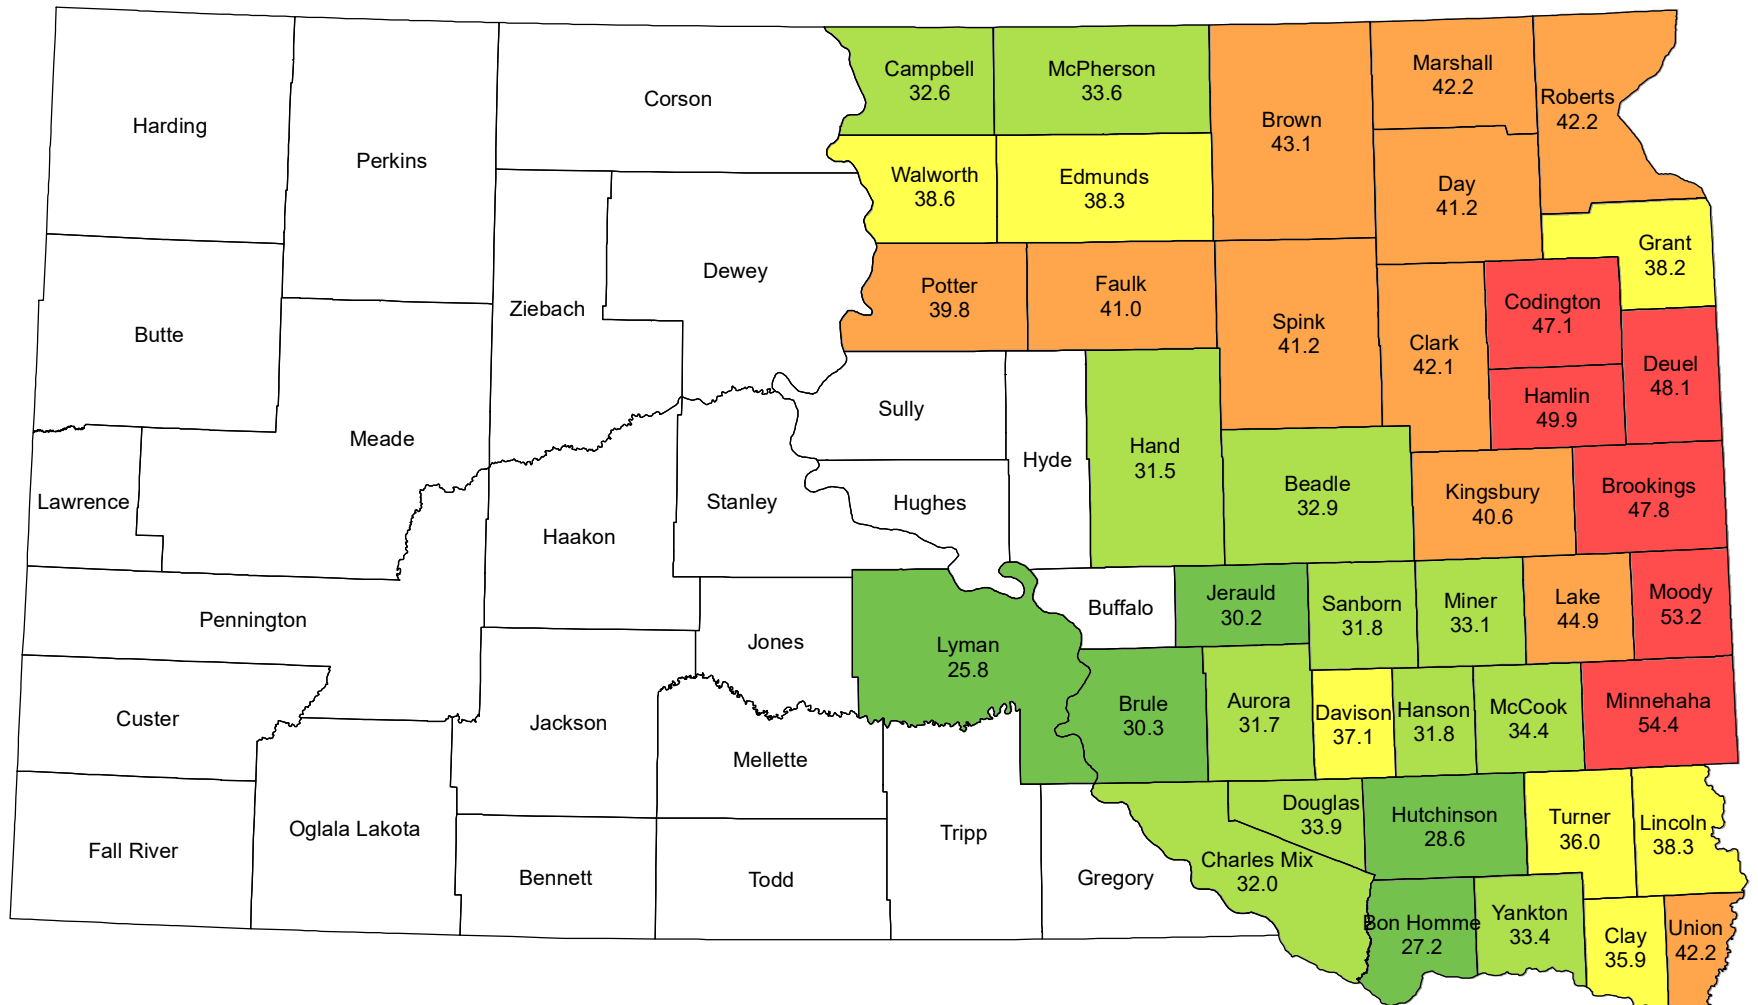

2022 Soybean Yield South Dakota

Source: USDA National Agricultural Statistics Service
February 24, 2023