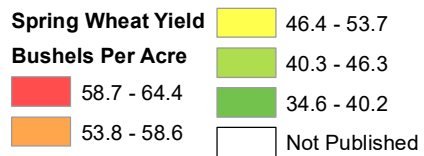

2023 Spring Wheat Yield South Dakota

Source: USDA National Agricultural Statistics Service
December 15, 2023