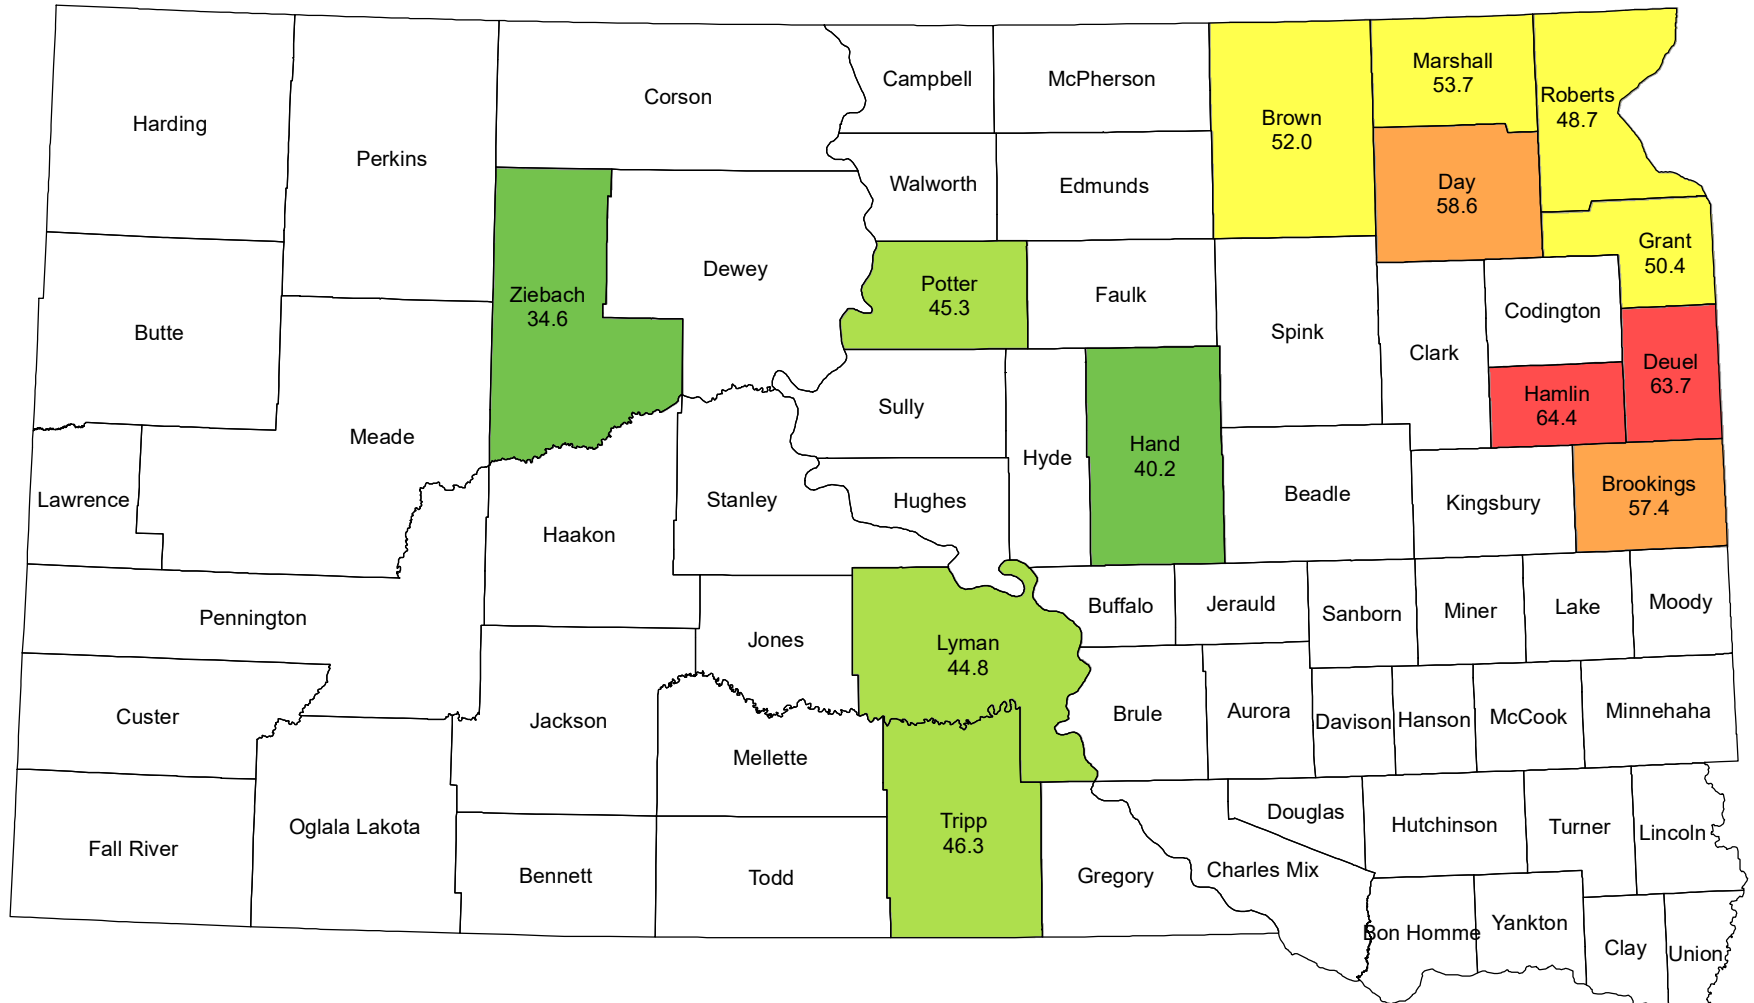

2023 Spring Wheat Yield South Dakota

Source: USDA National Agricultural Statistics Service
December 15, 2023