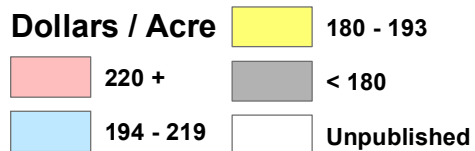

2017 South Dakota Irrigated Cropland Cash Rent Paid Per Acre

Source: USDA National Agricultural Statistics Service - Sept 8, 2017

2017 South Dakota Non-Irrigated Cropland Cash Rent Paid Per Acre

Source: USDA National Agricultural Statistics Service - Sept 8, 2017