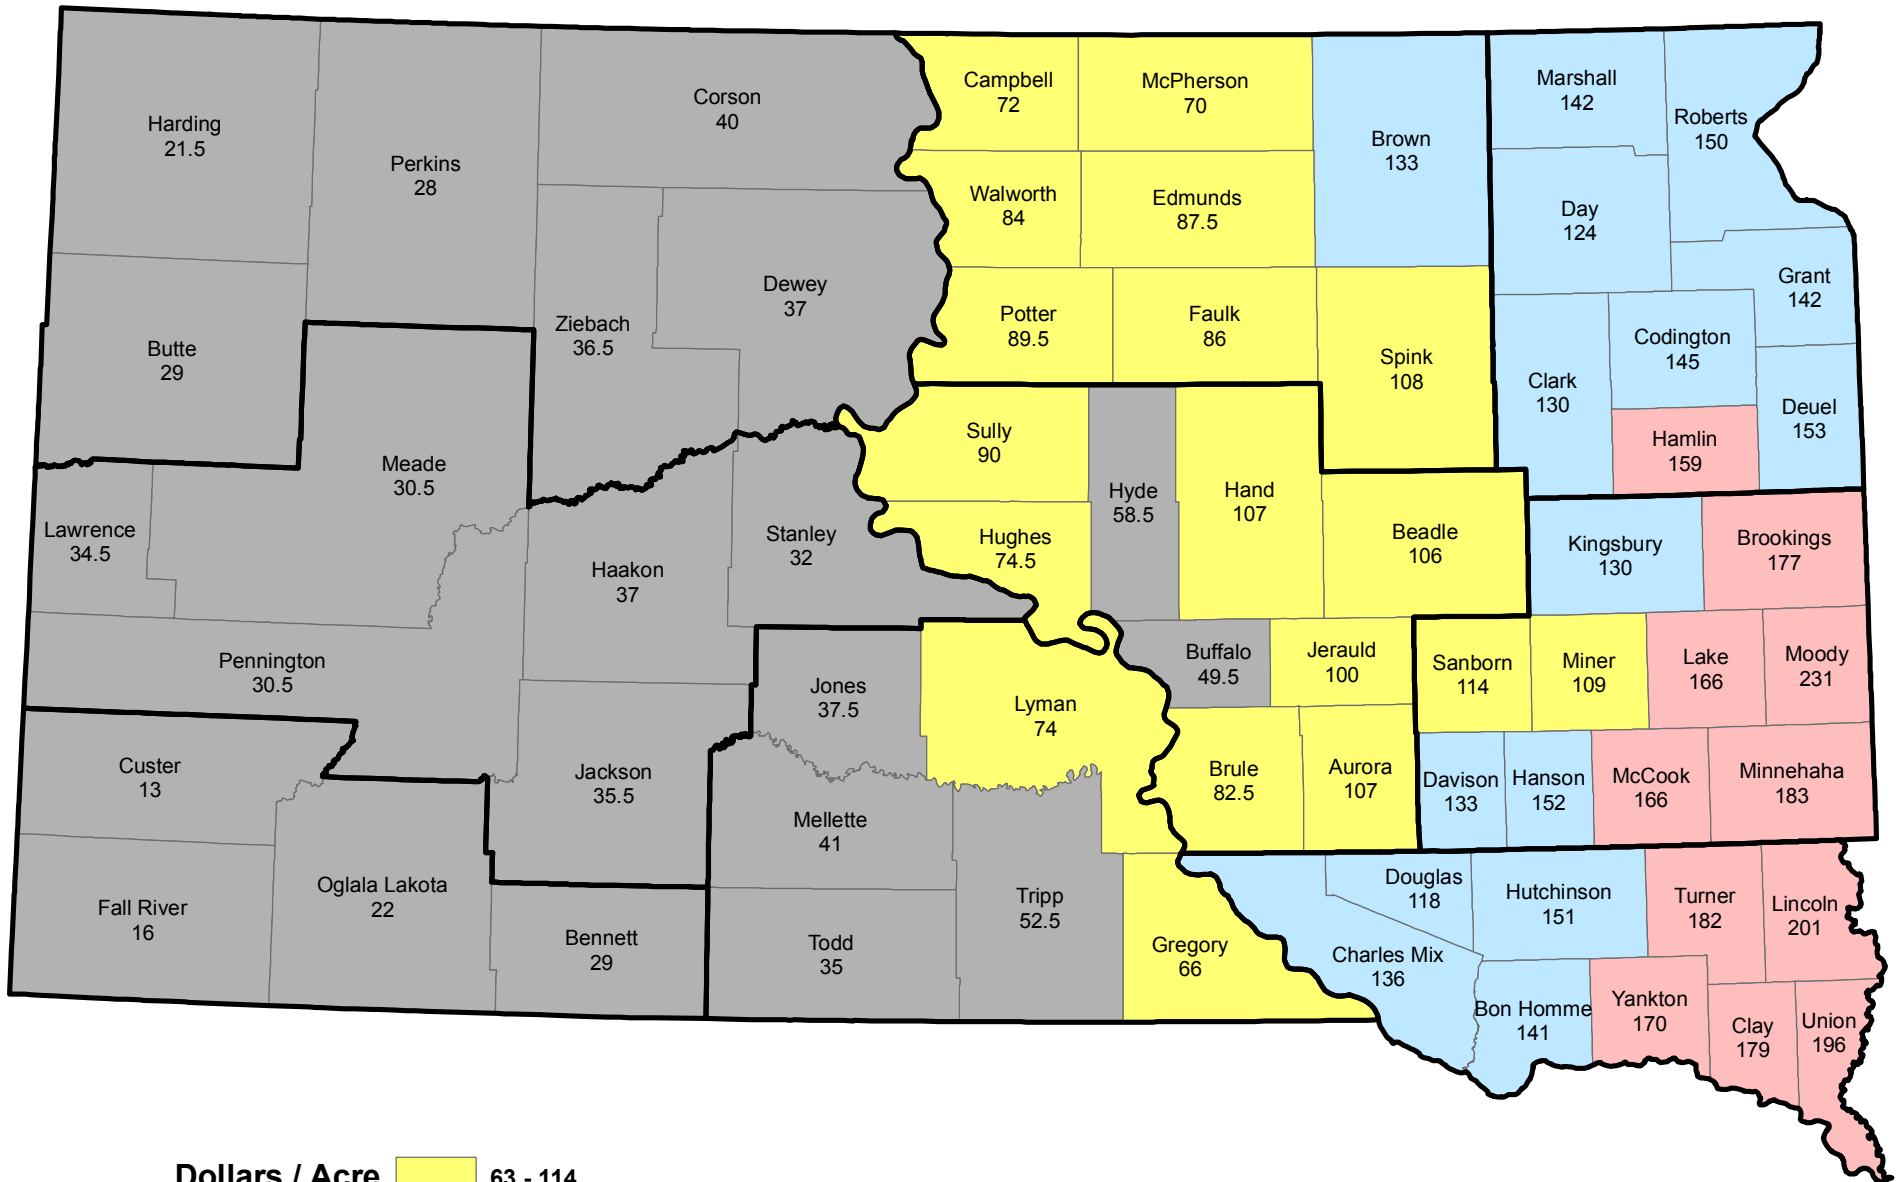

2017 South Dakota Irrigated Cropland Cash Rent Paid Per Acre

Source: USDA National Agricultural Statistics Service - Sept 8, 2017

2017 South Dakota Non-Irrigated Cropland Cash Rent Paid Per Acre

Source: USDA National Agricultural Statistics Service - Sept 8, 2017

2017 South Dakota Pasture Cash Rent Paid Per Acre

Source: USDA National Agricultural Statistics Service - Sept 8, 2017