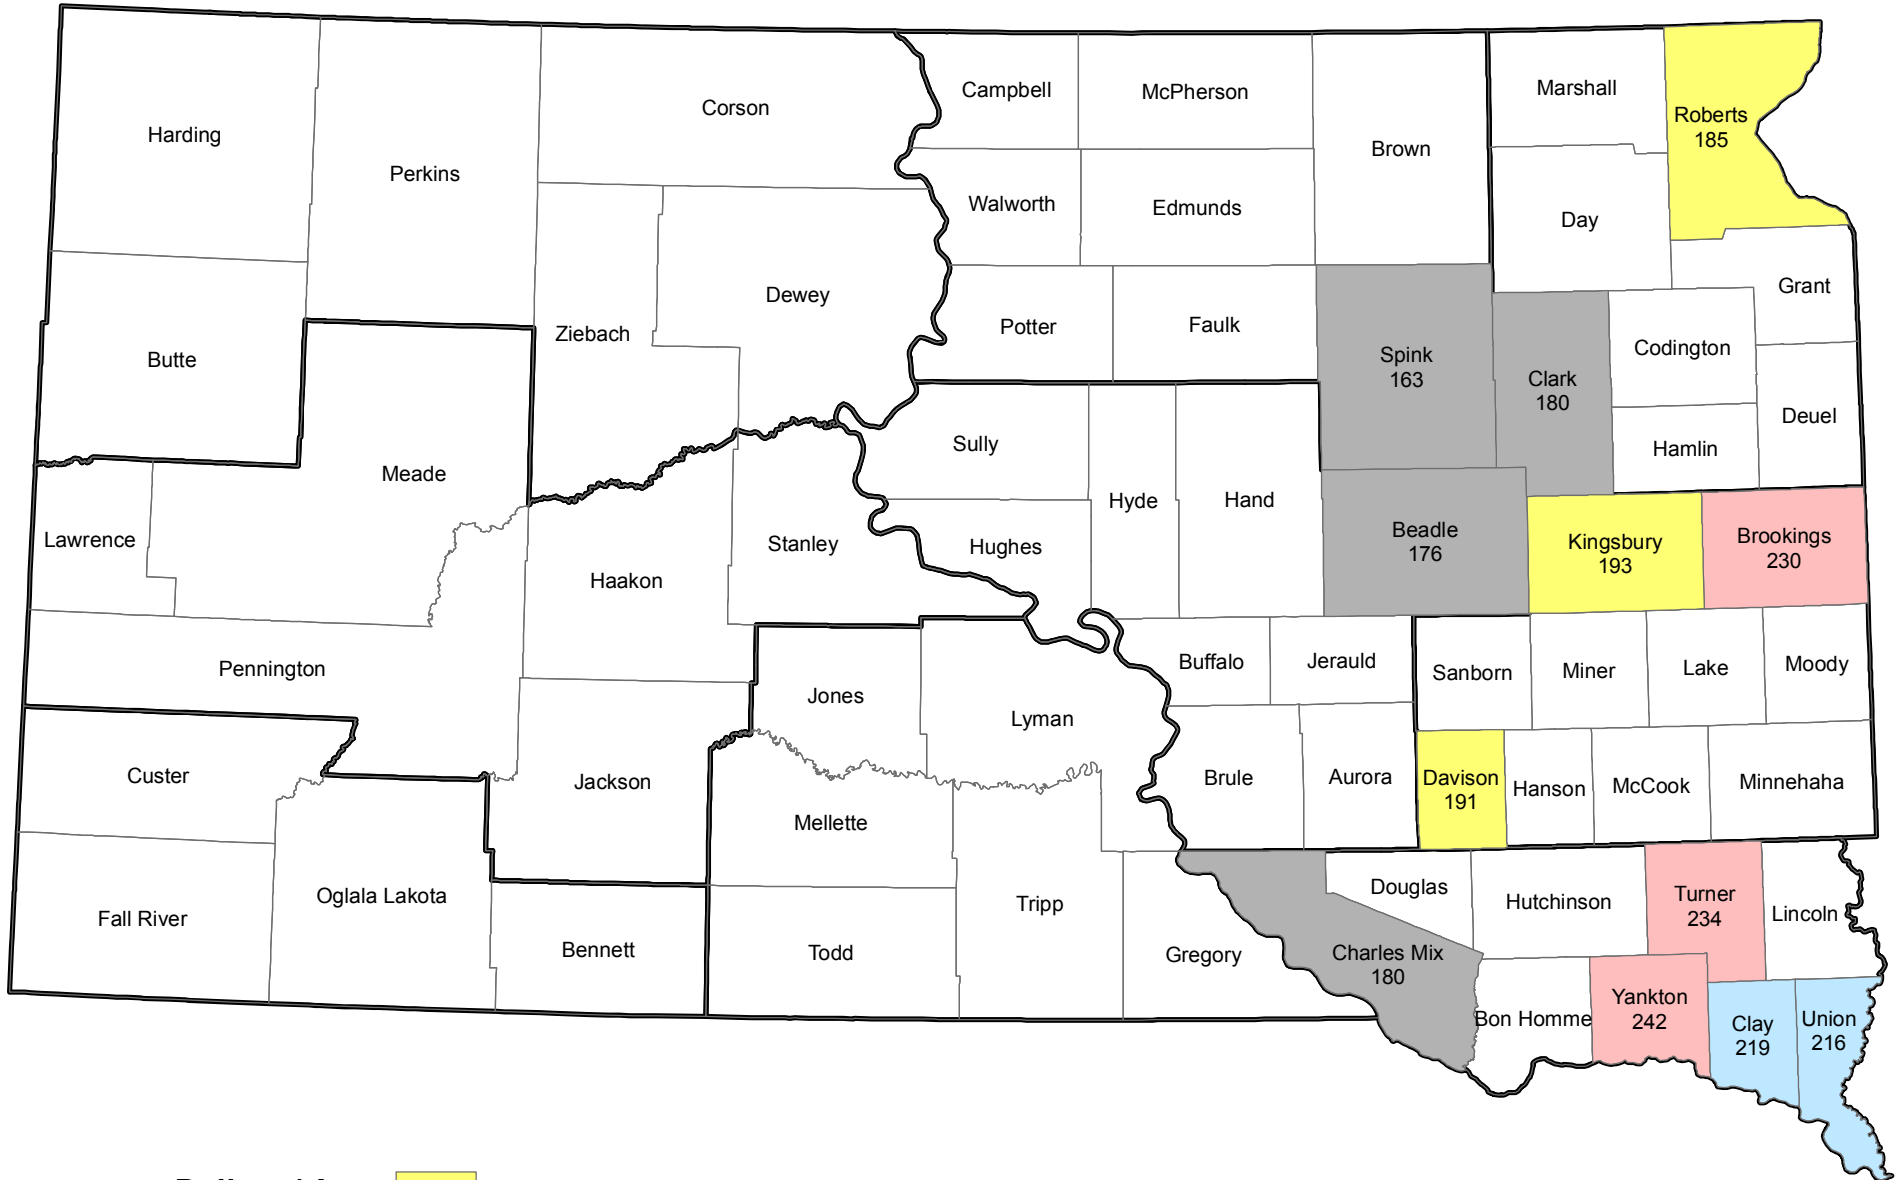

2017 South Dakota Irrigated Cropland Cash Rent Paid Per Acre

Source: USDA National Agricultural Statistics Service - Sept 8, 2017

2017 South Dakota Non-Irrigated Cropland Cash Rent Paid Per Acre

Source: USDA National Agricultural Statistics Service - Sept 8, 2017

2017 South Dakota Pasture Cash Rent Paid Per Acre

Source: USDA National Agricultural Statistics Service - Sept 8, 2017