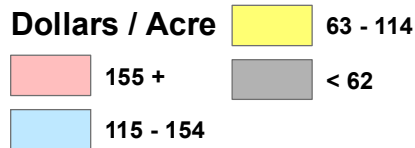

2017 South Dakota Irrigated Cropland Cash Rent Paid Per Acre

Source: USDA National Agricultural Statistics Service - Sept 8, 2017

2017 South Dakota Non-Irrigated Cropland Cash Rent Paid Per Acre

Source: USDA National Agricultural Statistics Service - Sept 8, 2017