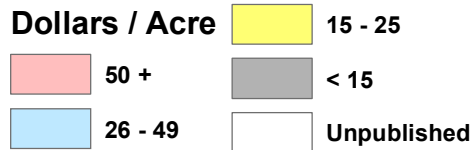

2017 South Dakota Pasture Cash Rent Paid Per Acre

Source: USDA National Agricultural Statistics Service - Sept 8, 2017