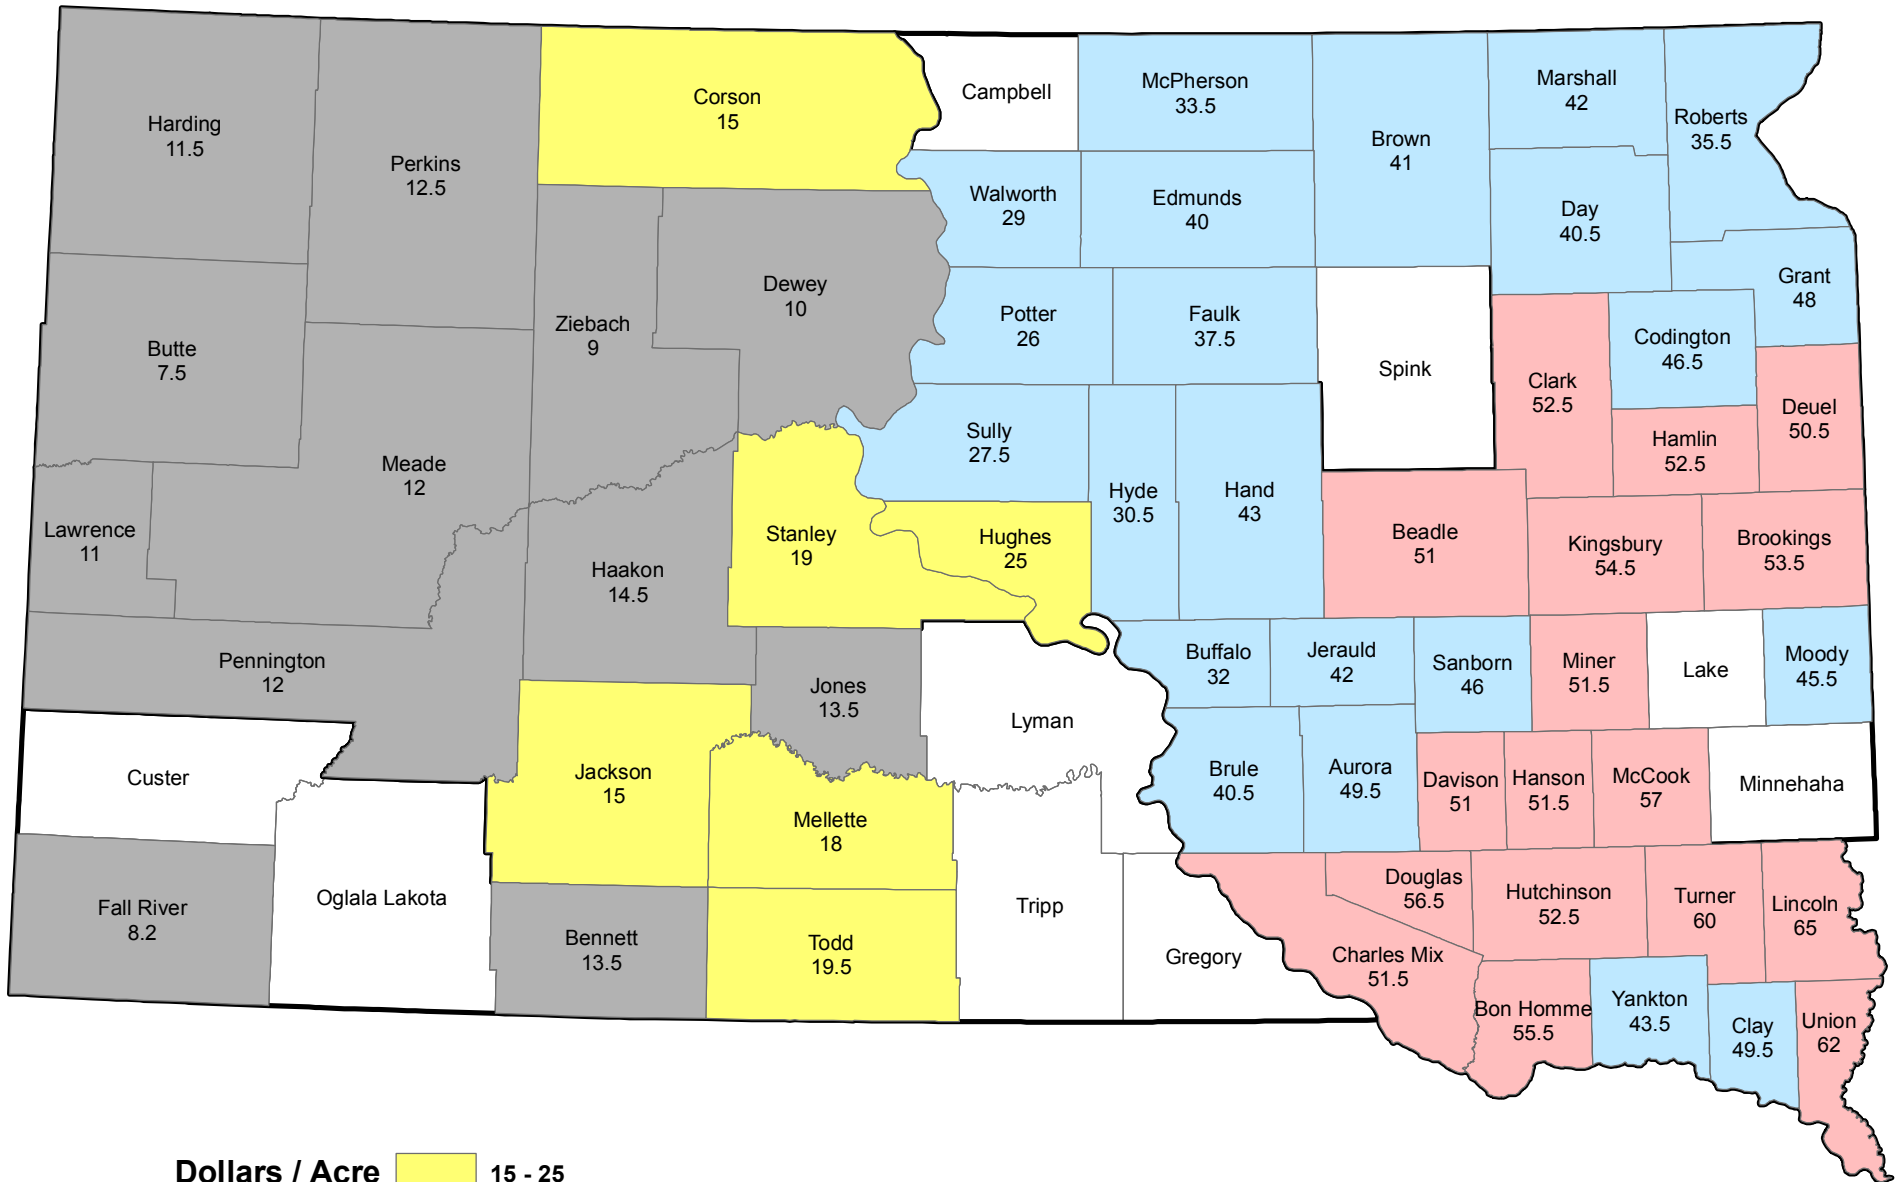

2017 South Dakota Irrigated Cropland Cash Rent Paid Per Acre

Source: USDA National Agricultural Statistics Service - Sept 8, 2017

2017 South Dakota Non-Irrigated Cropland Cash Rent Paid Per Acre

Source: USDA National Agricultural Statistics Service - Sept 8, 2017

2017 South Dakota Pasture Cash Rent Paid Per Acre

Source: USDA National Agricultural Statistics Service - Sept 8, 2017