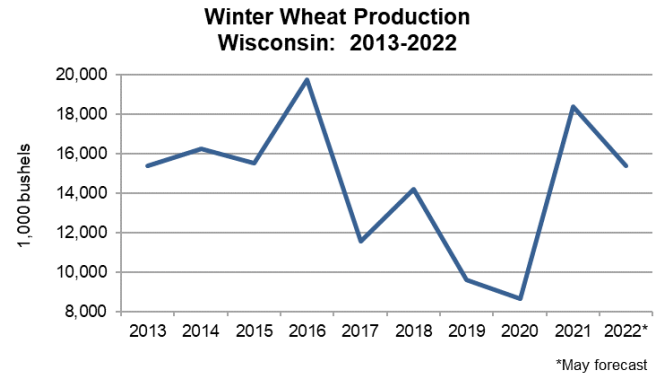

Wisconsin Ag News – Crop Production

Upper Midwest Region - Wisconsin Field Office · 2811 Agriculture Drive · Madison WI 53718-6777 · (608) 224-4848
fax (855) 271-9802 · www.nass.usda.gov/wi

Cooperating with Wisconsin Department of Agriculture, Trade and Consumer Protection

May 12, 2022

Media Contact: Greg Bussler

Winter wheat production in Wisconsin is forecast at 15.4 million bushels, 16 percent below last year's 18.4 million bushels according to the latest USDA, National Agricultural Statistics Service - *Crop Production* report. Based on conditions as of May 1, the State's winter wheat yield is forecast at 70.0 bushels per acre, 5.0 bushels below last year. Wisconsin winter wheat growers intend to harvest 220,000 acres for grain, down 10 percent from 2021.

Winter Wheat Area Harvested, Yield, and Production – Selected States and United States: 2021 and Forecasted May 1, 2022

[The estimates in this table are based on May 1 conditions and do not reflect weather effects since that time. The next crop production forecast, based on conditions as of June 1, will be released on June 10.]

United States Summary

Winter wheat production is forecast at 1.17 billion bushels, down 8 percent from 2021. As of May 1, the United States yield is forecast at 47.9 bushels per acre, down 2.3 bushels from last year's average yield of 50.2 bushels per acre. Area expected to be harvested for grain or seed is forecast at 24.5 million acres, down 4 percent from last year.